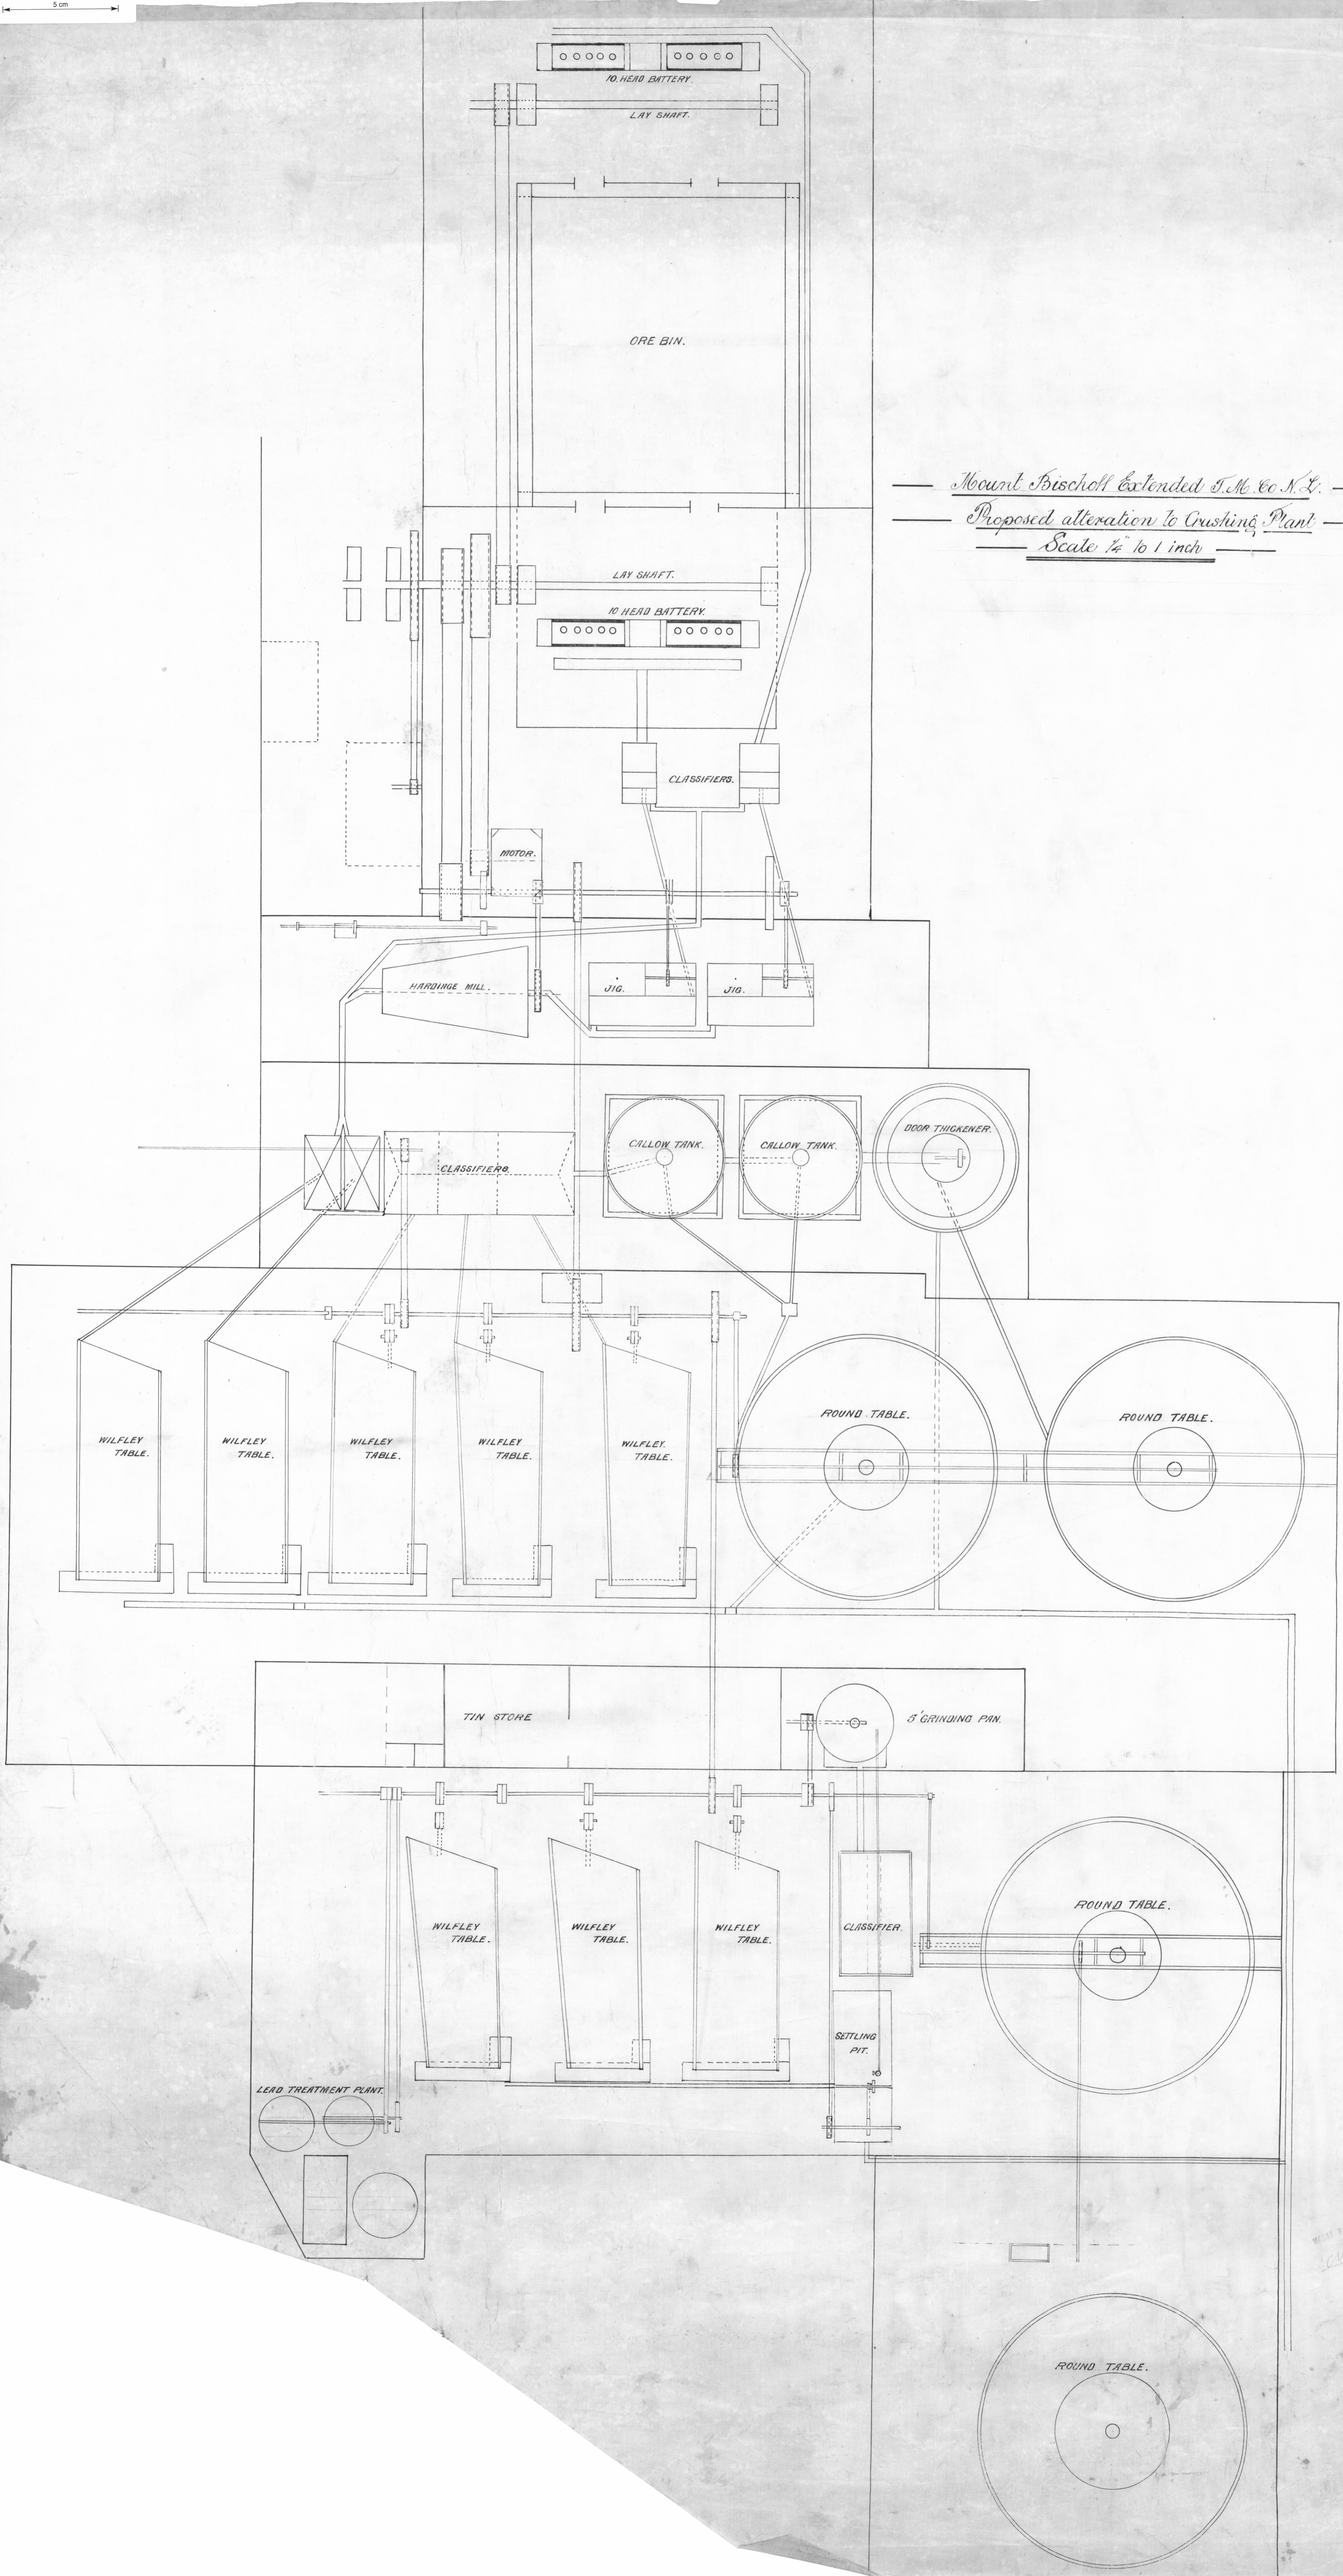

5 cm

— Mount Bischoff Extended S.M. Co. N.Y. —
 — Proposed alteration to Crushing Plant —
 — Scale 1/4" to 1 inch —

W. H. ...
 W. H. ...
 ...

488/36