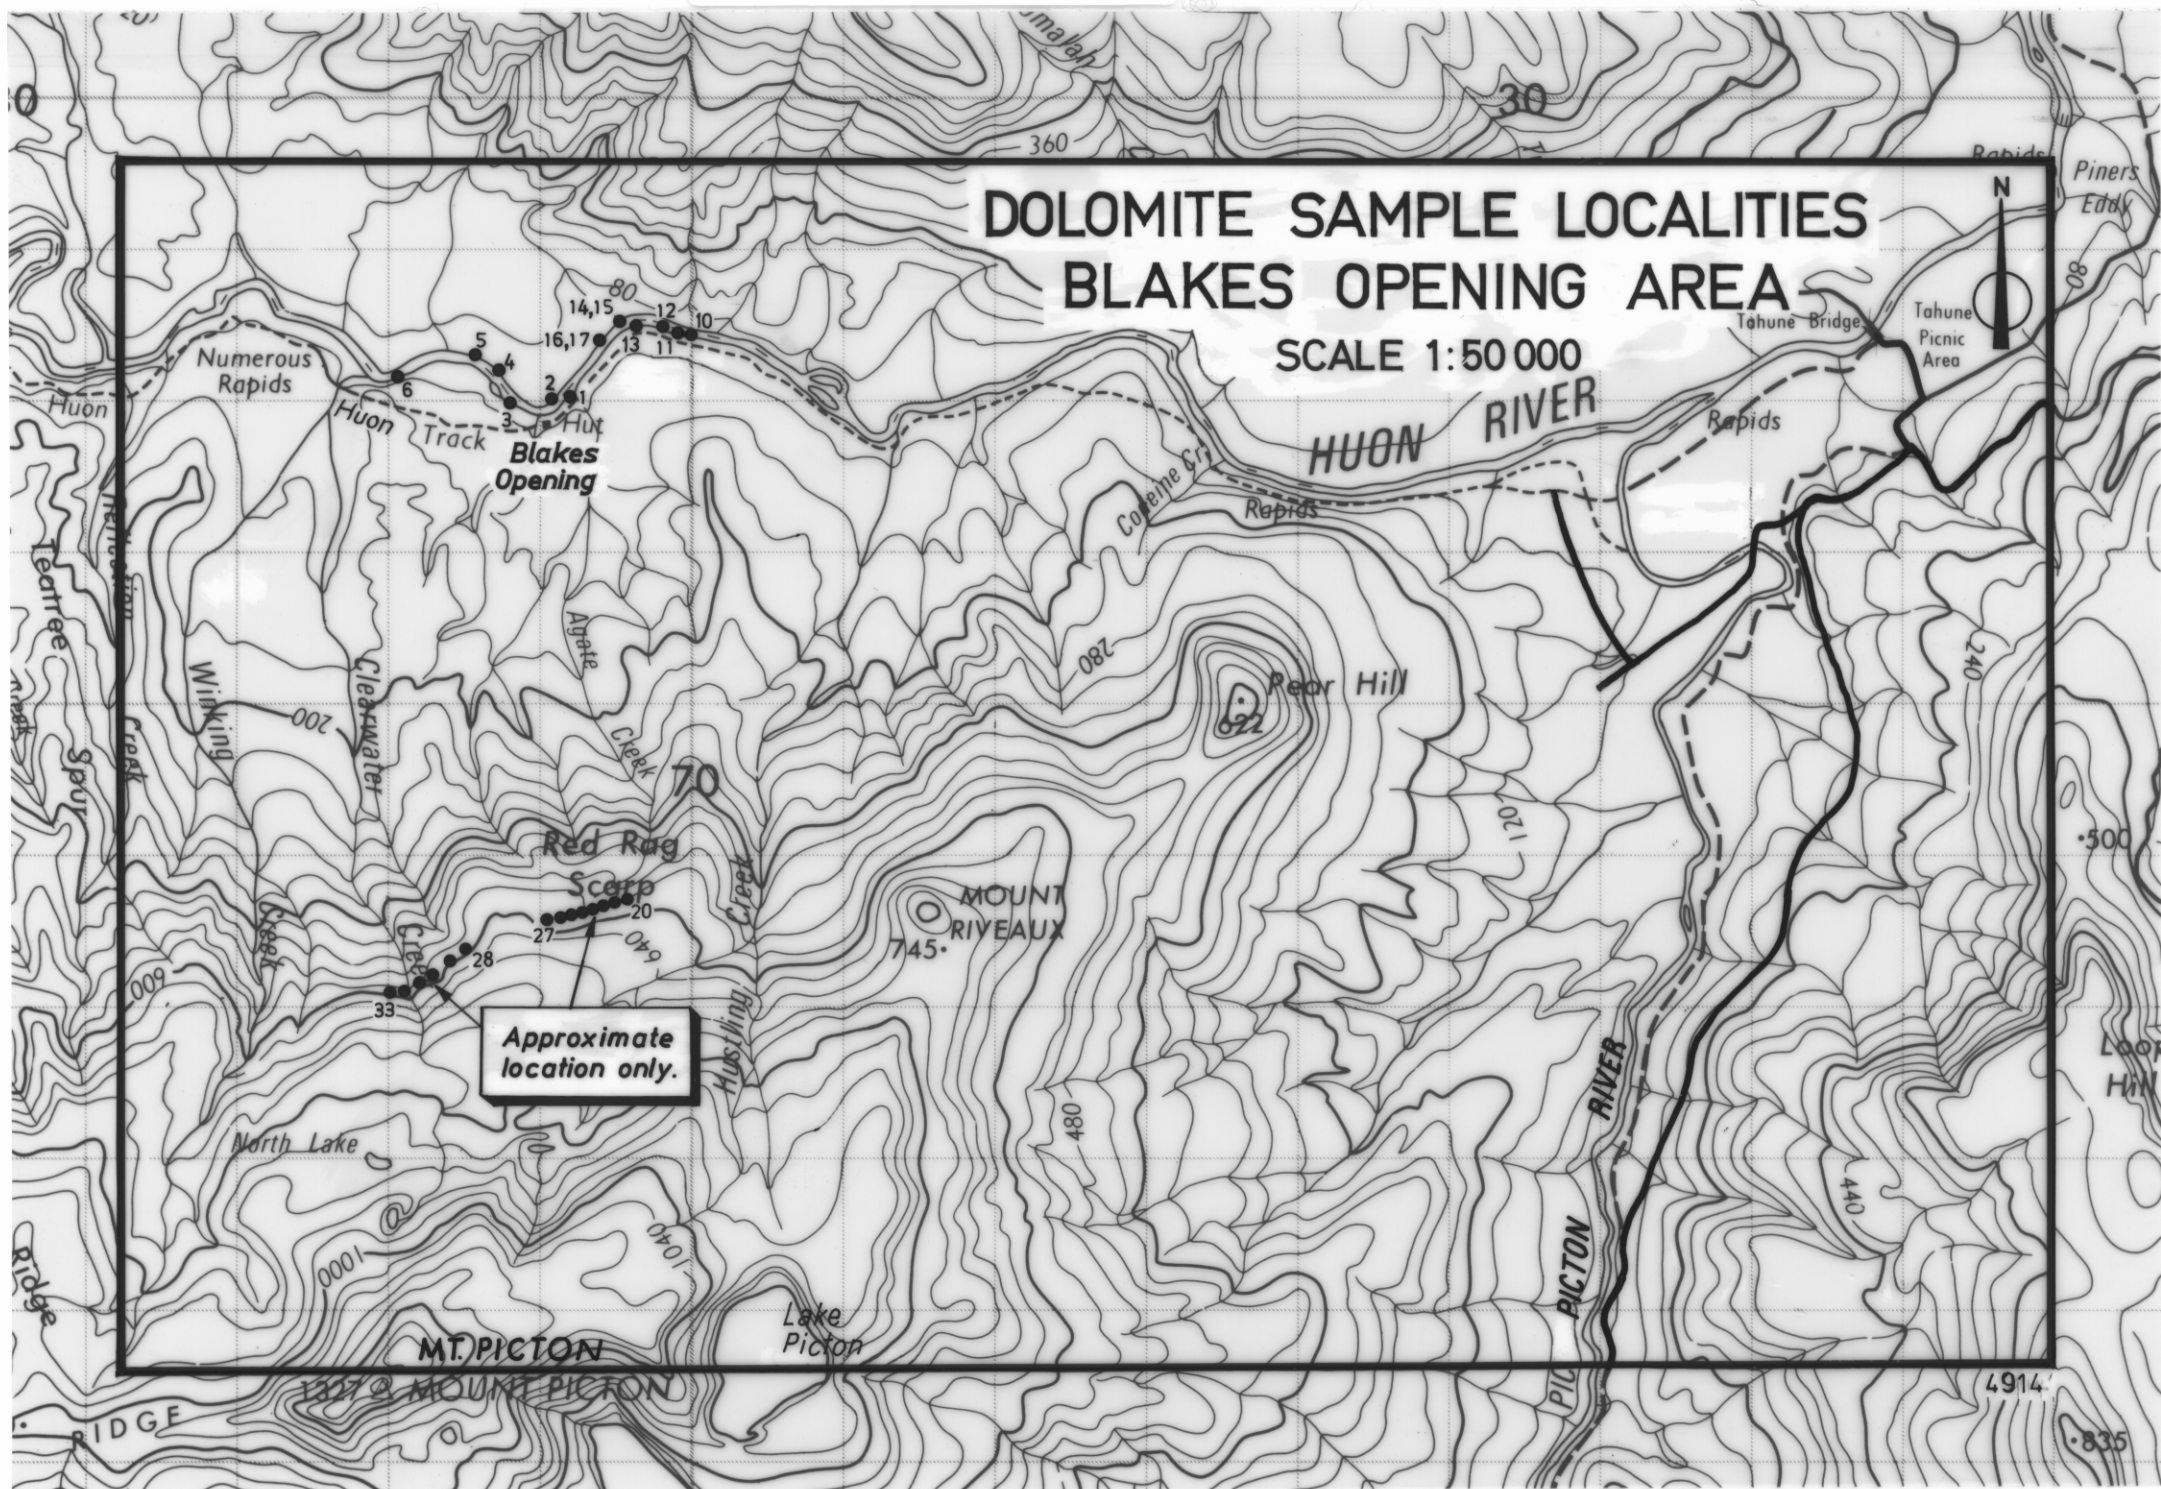

5 cm

767

DOLOMITE SAMPLE LOCALITIES BLAKES OPENING AREA

SCALE 1:50 000

Approximate location only.