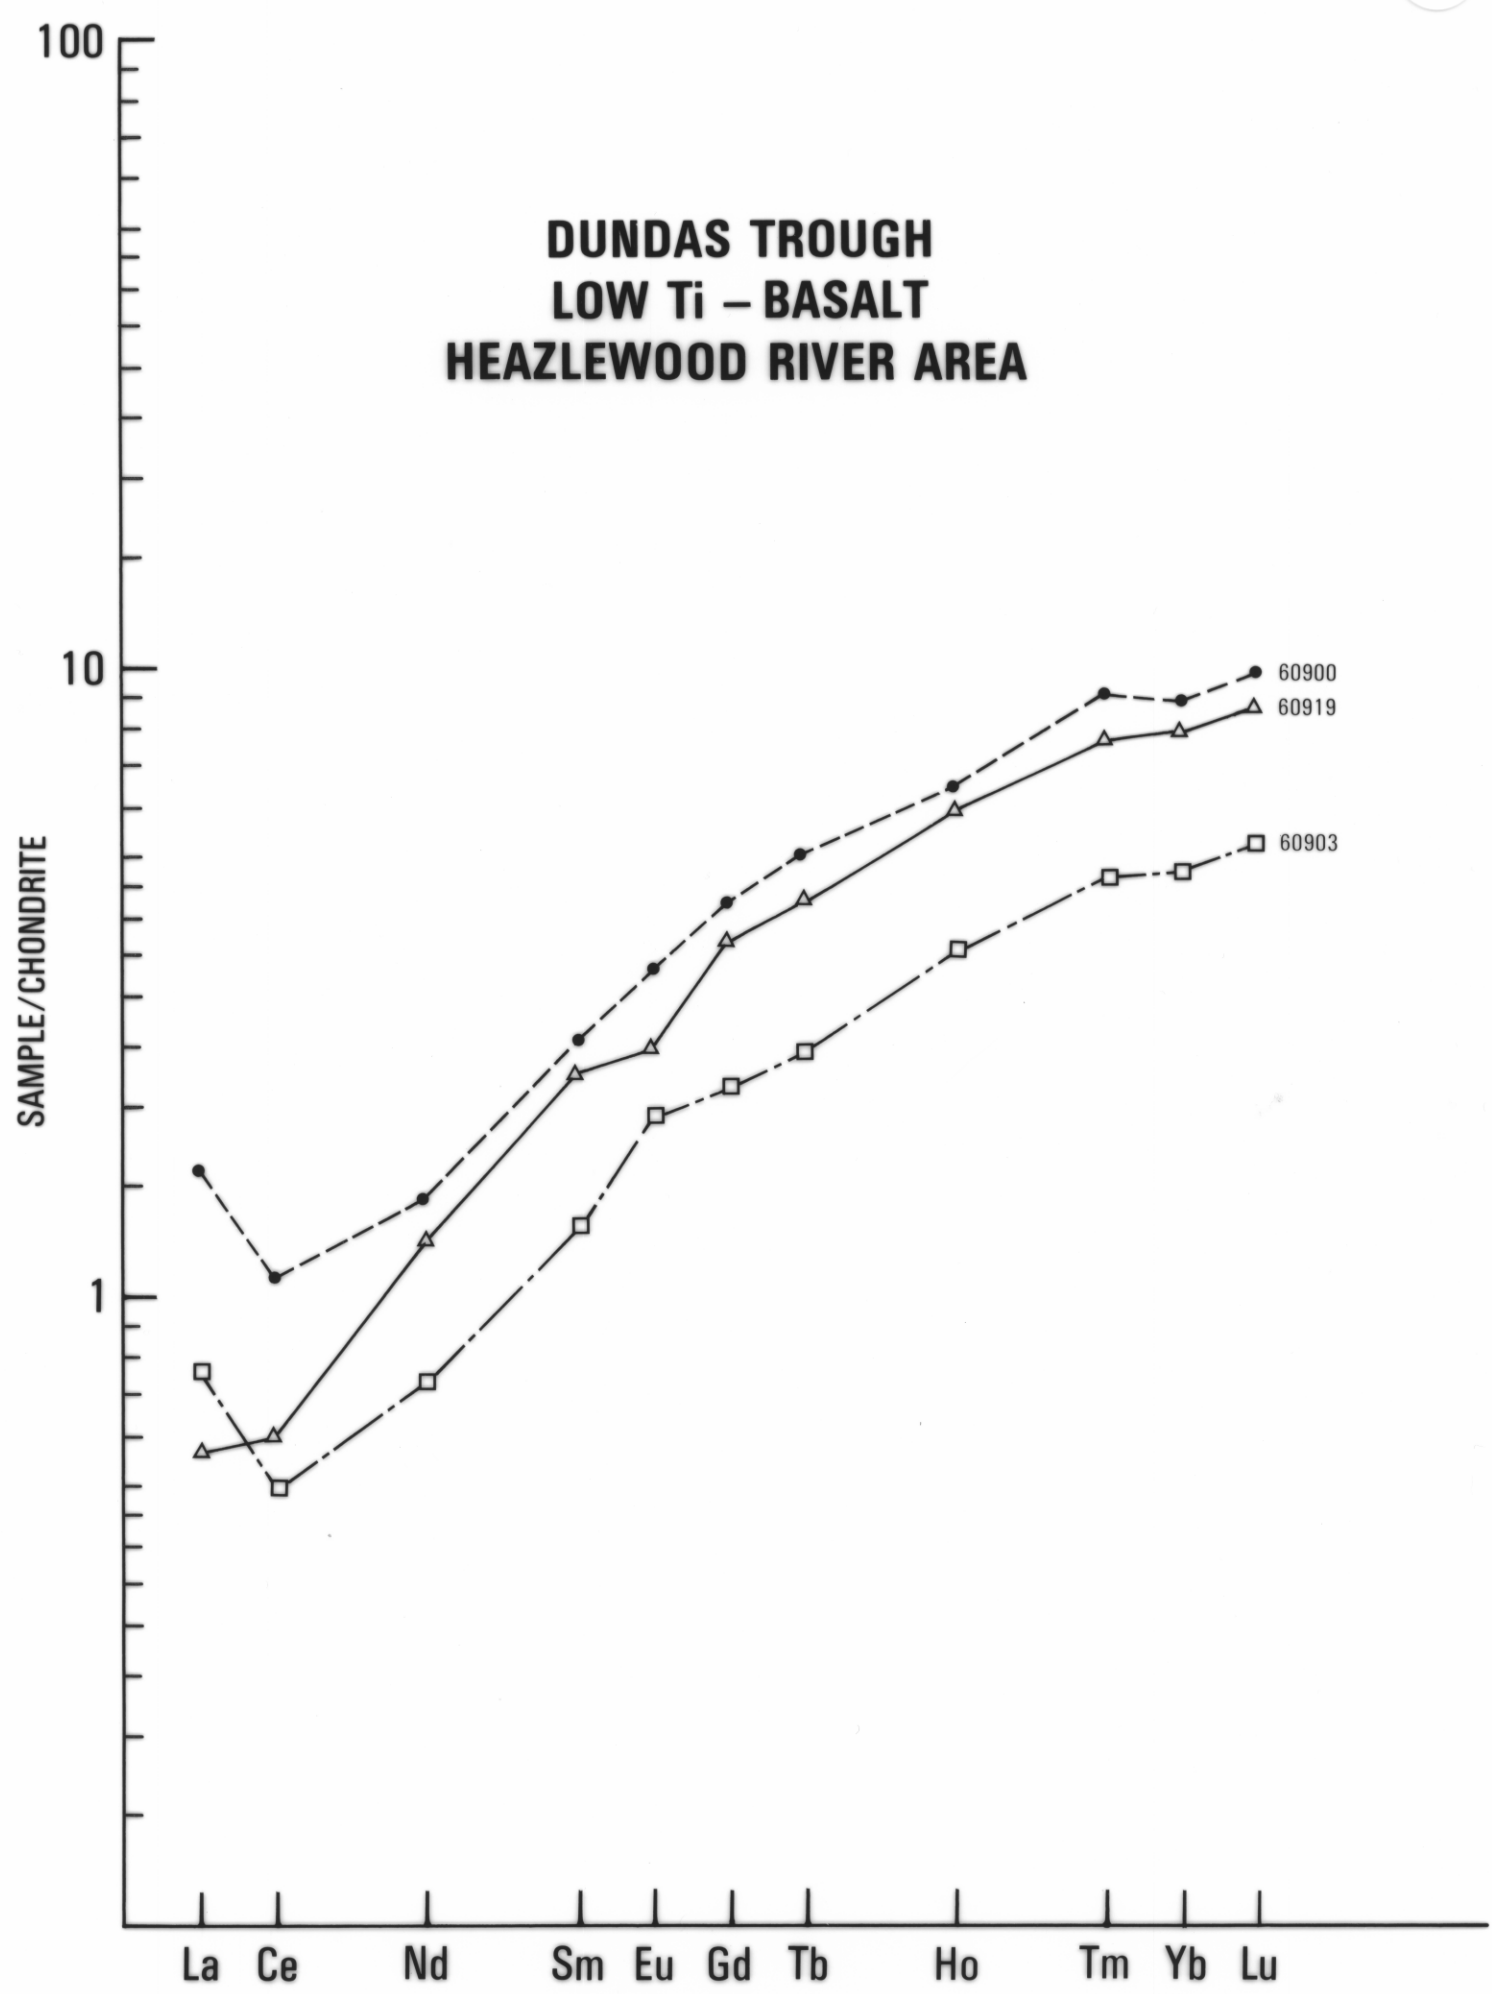

5 cm

DUNDAS TROUGH LOW Ti - BASALT HEAZLEWOOD RIVER AREA

REDUCE TO 61mm