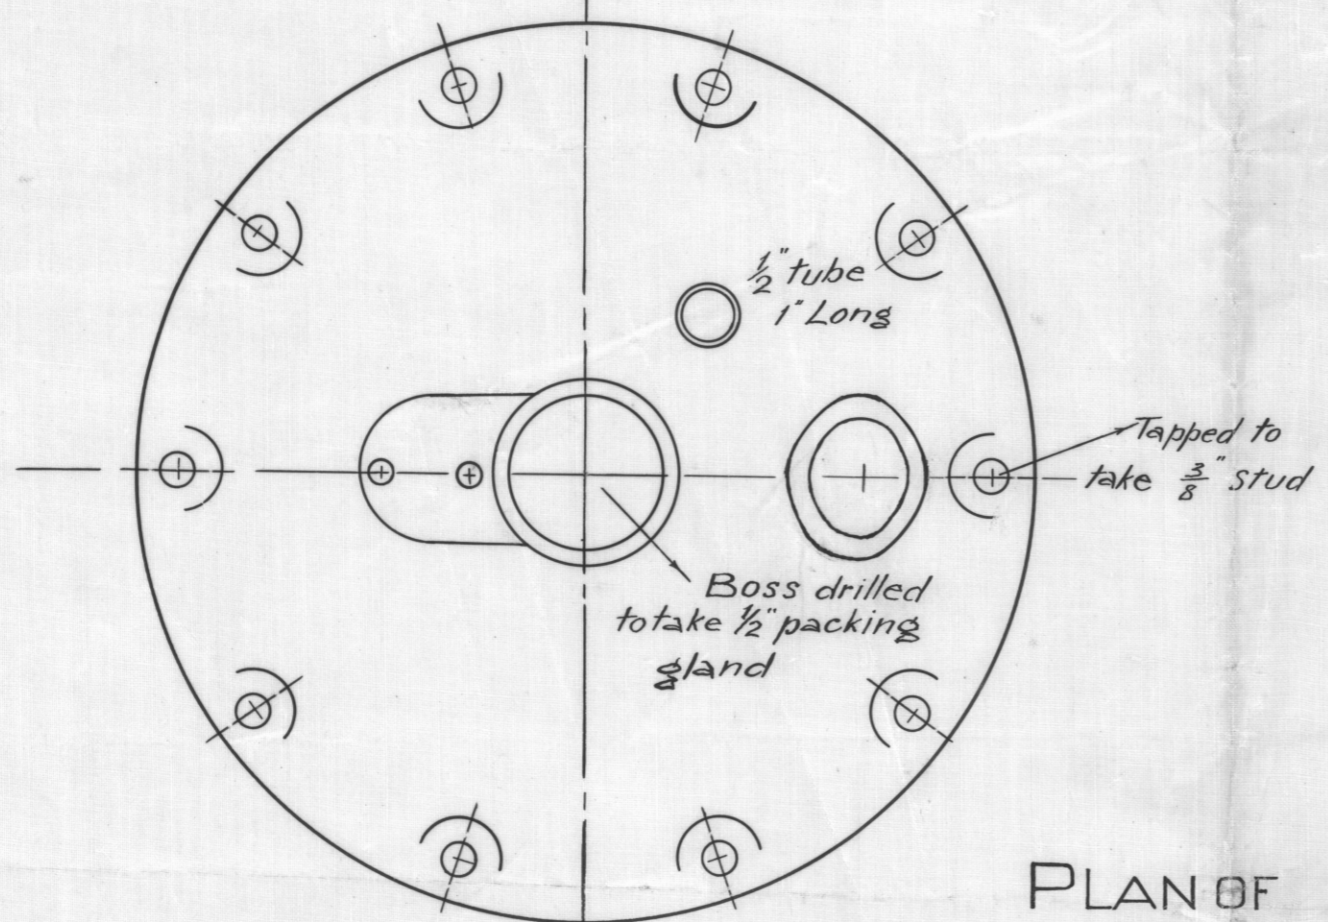

493

PLAN OF DIGESTER

Scale 1/2 full size

493

101