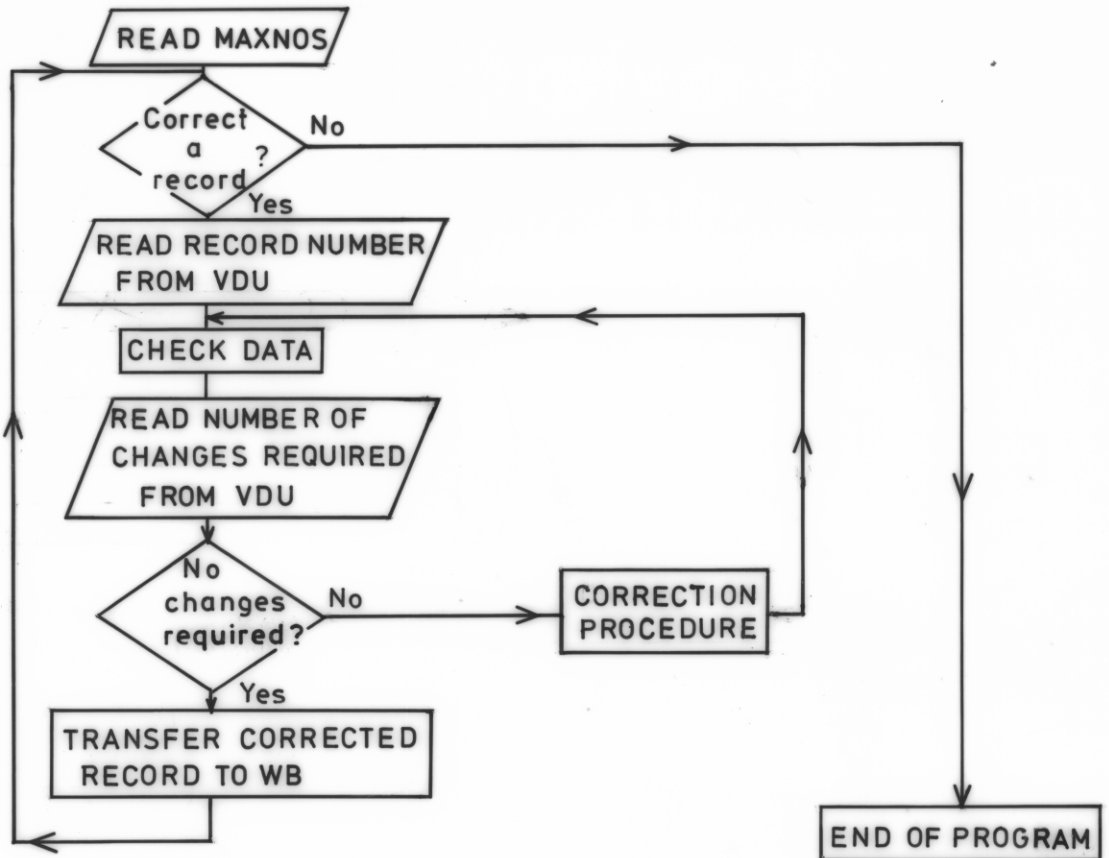

4945 B

815

5 cm

Flow Sheet: WBS2 (CRCTWB)

4945 B