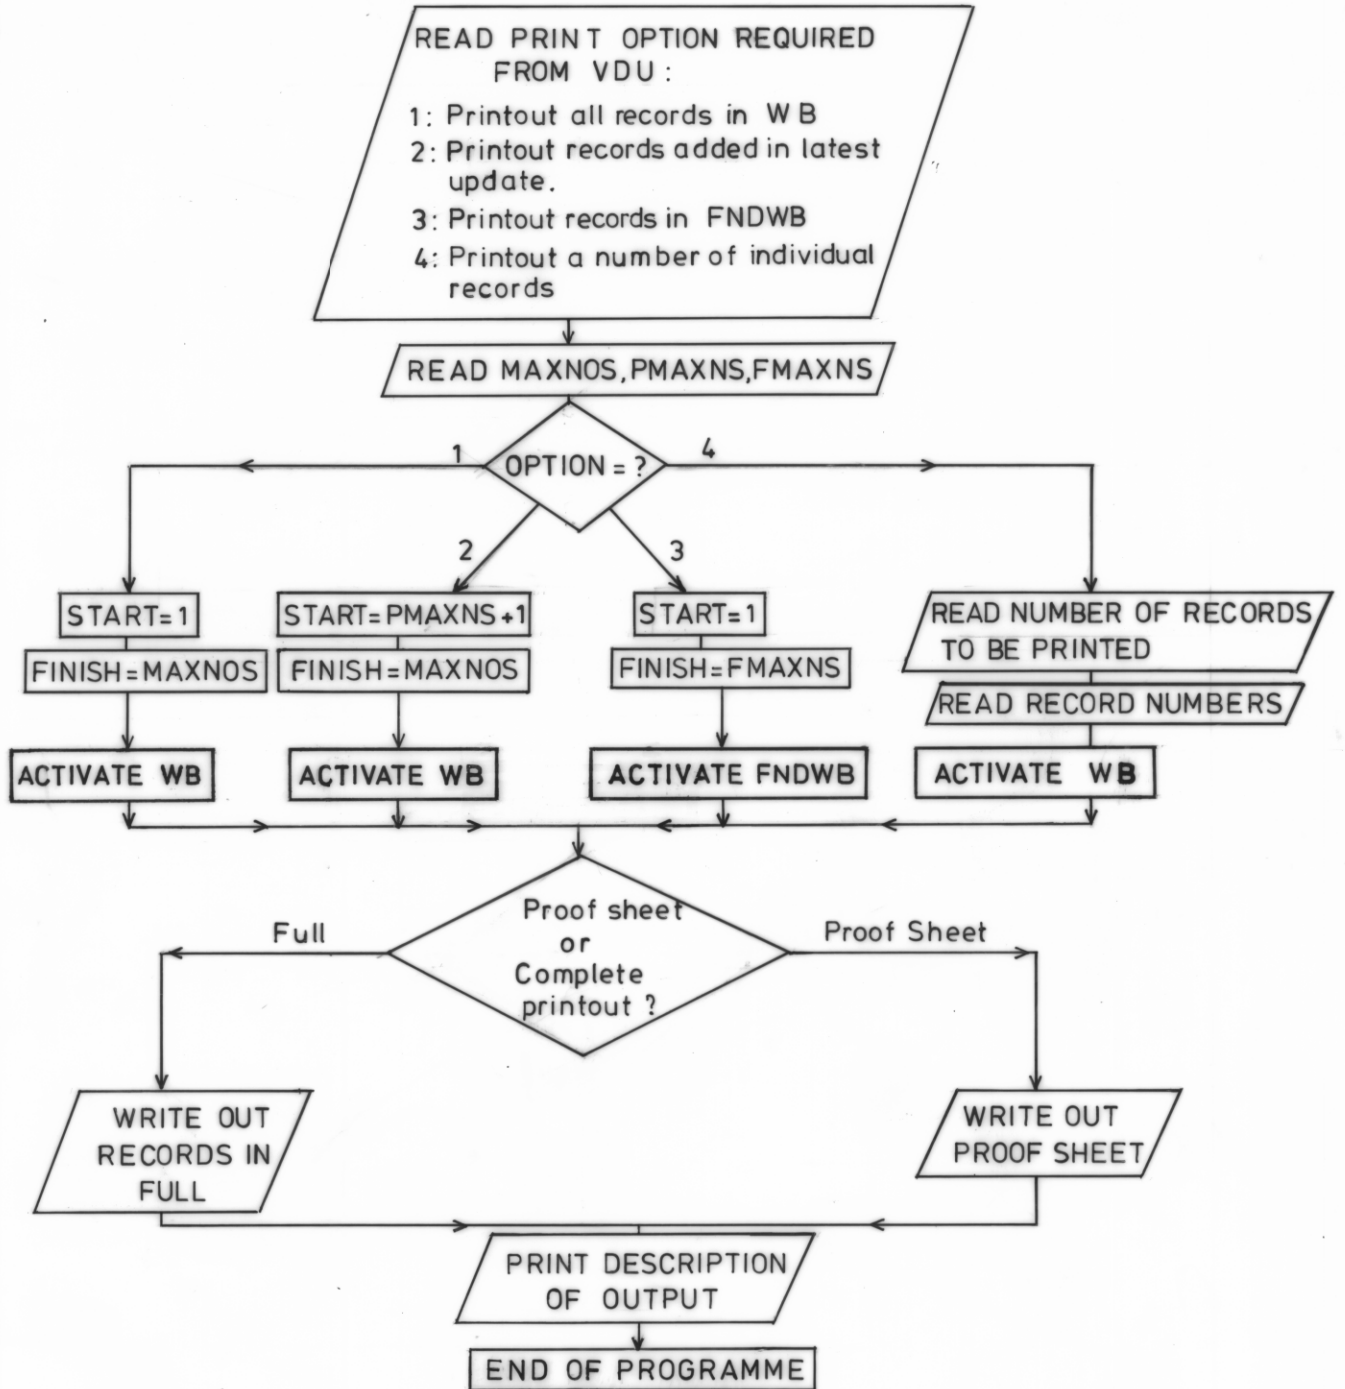

4945 C

816

5 cm

Flow Sheet: WBS3 (RITEWB)

4945 C