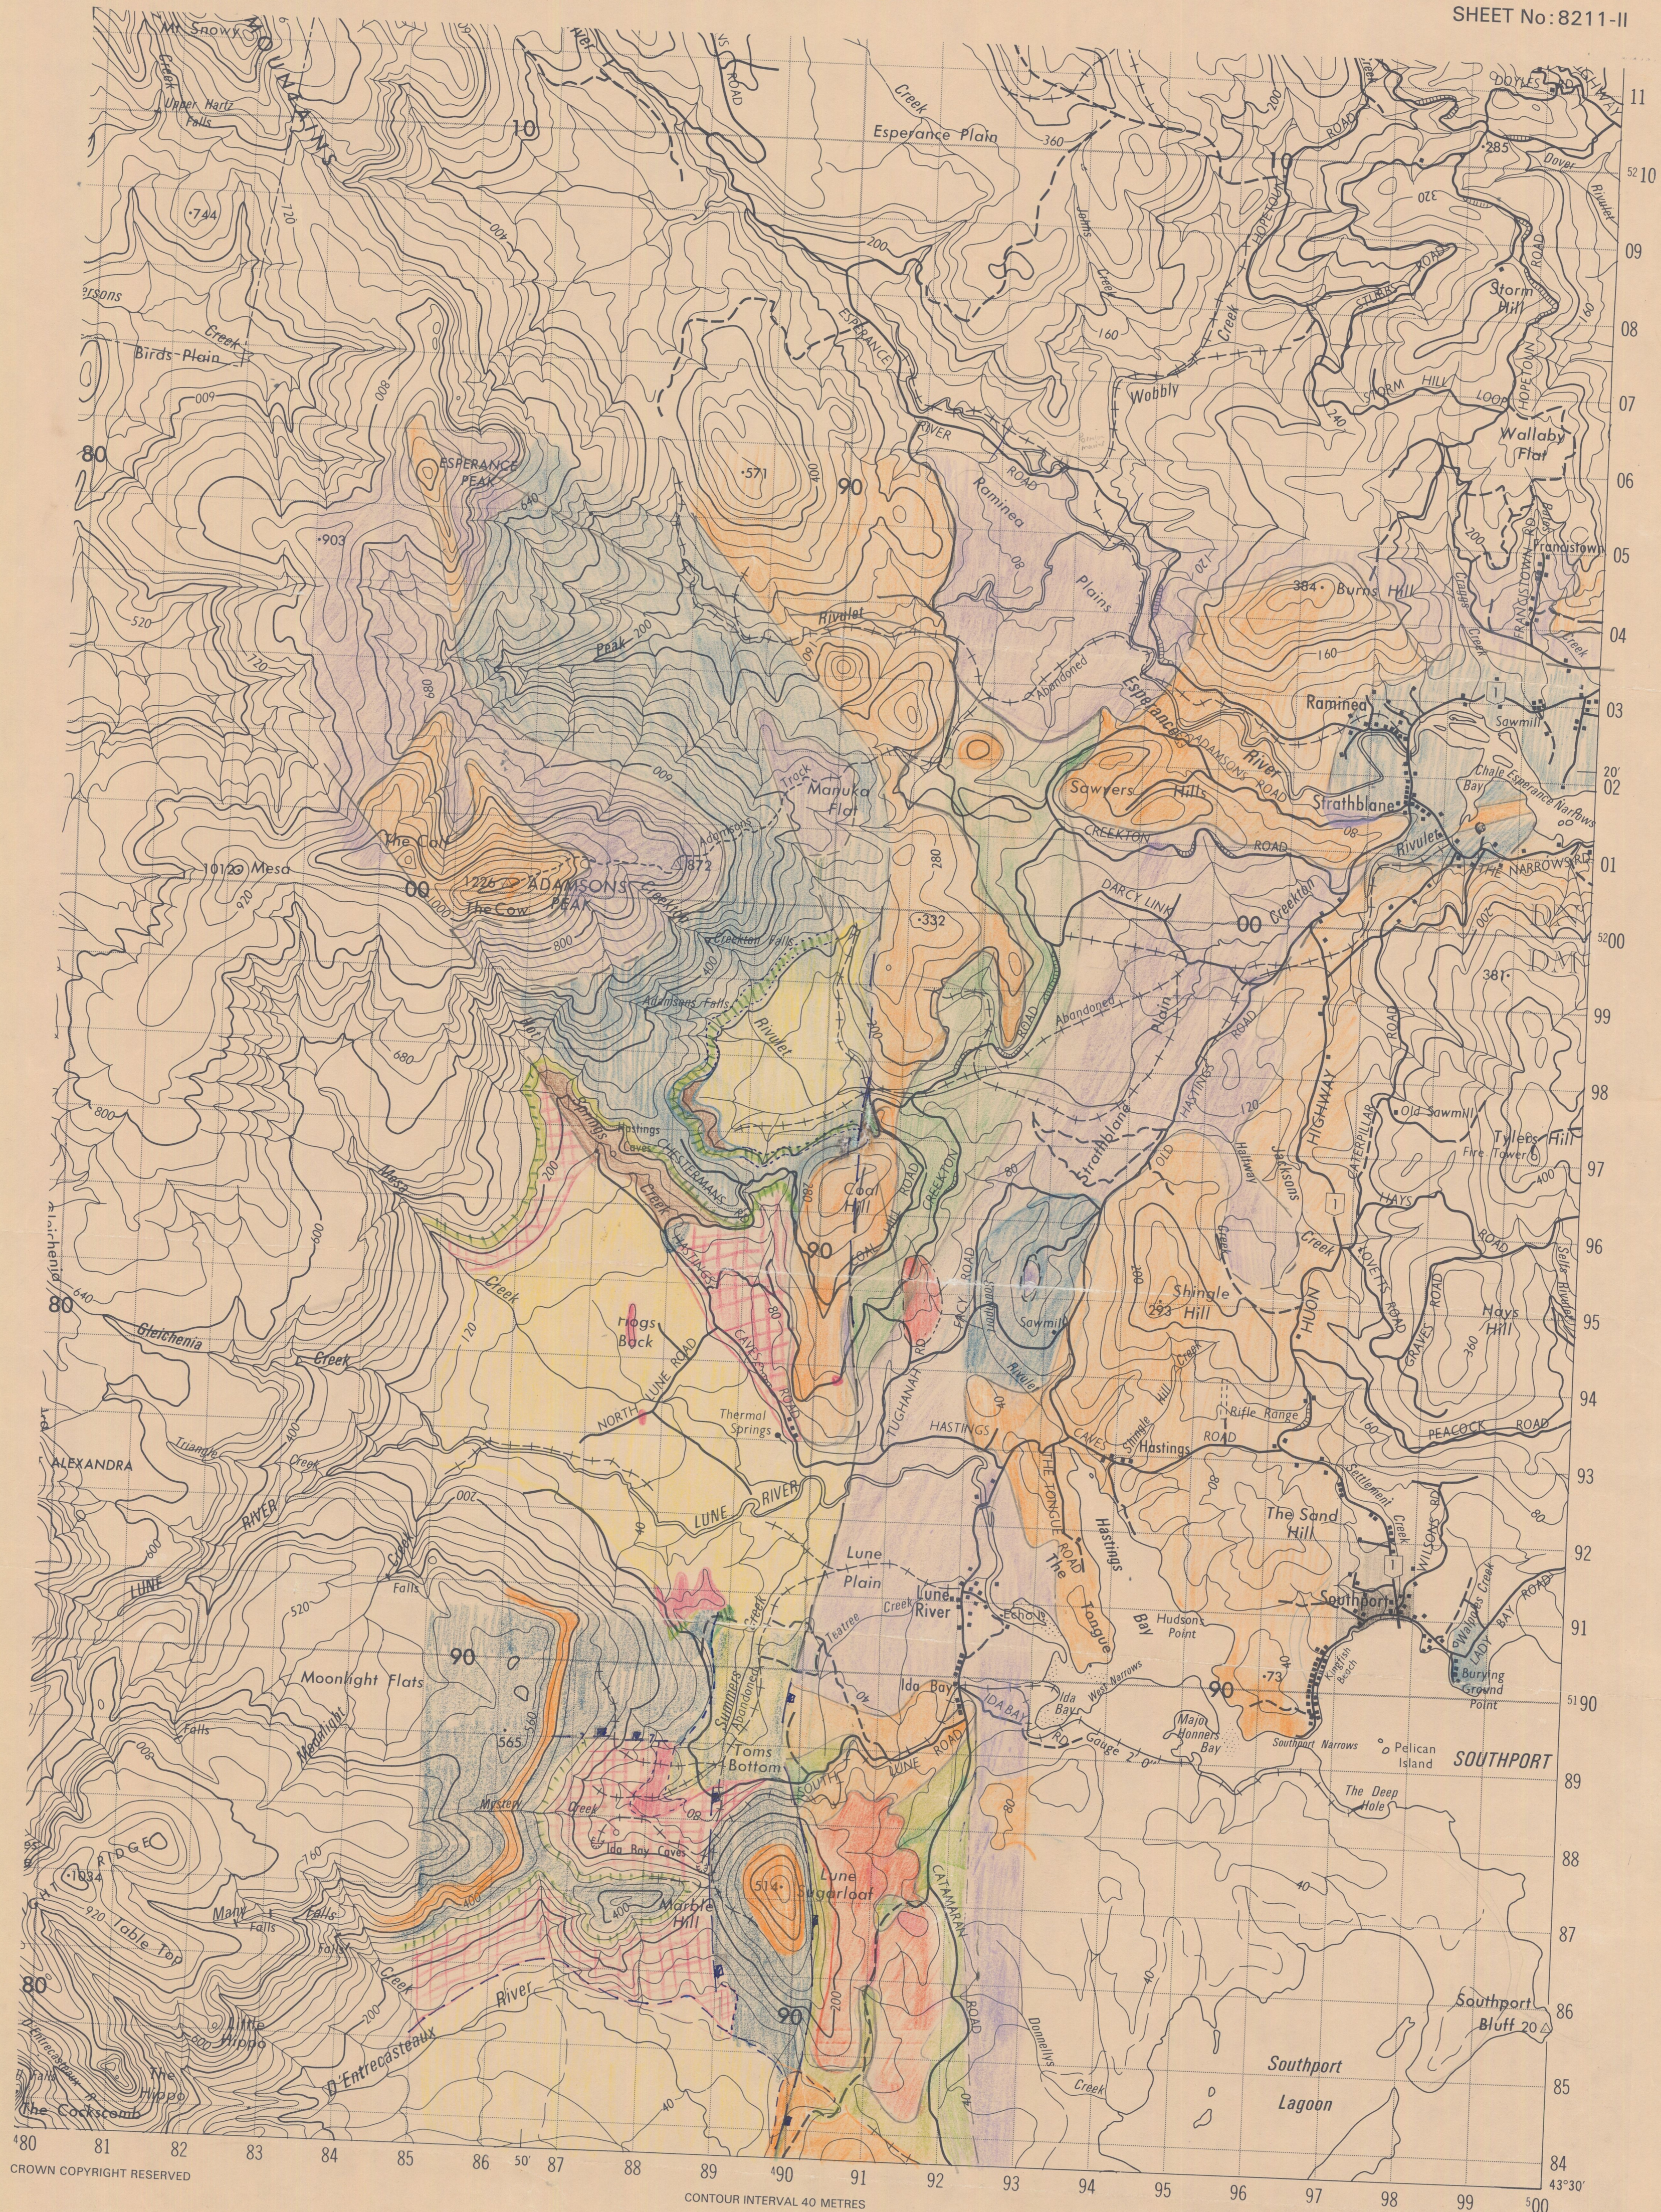

HASTINGS

1 : 50 000

PROVISIONAL EDITION

HASTINGS

SHEET No: 8211-II

CROWN COPYRIGHT RESERVED

CONTOUR INTERVAL 40 METRES

PRODUCED BY LANDS DEPARTMENT TASMANIA

TKL
JDL
TB
Lst

200
150

ROCK MHI