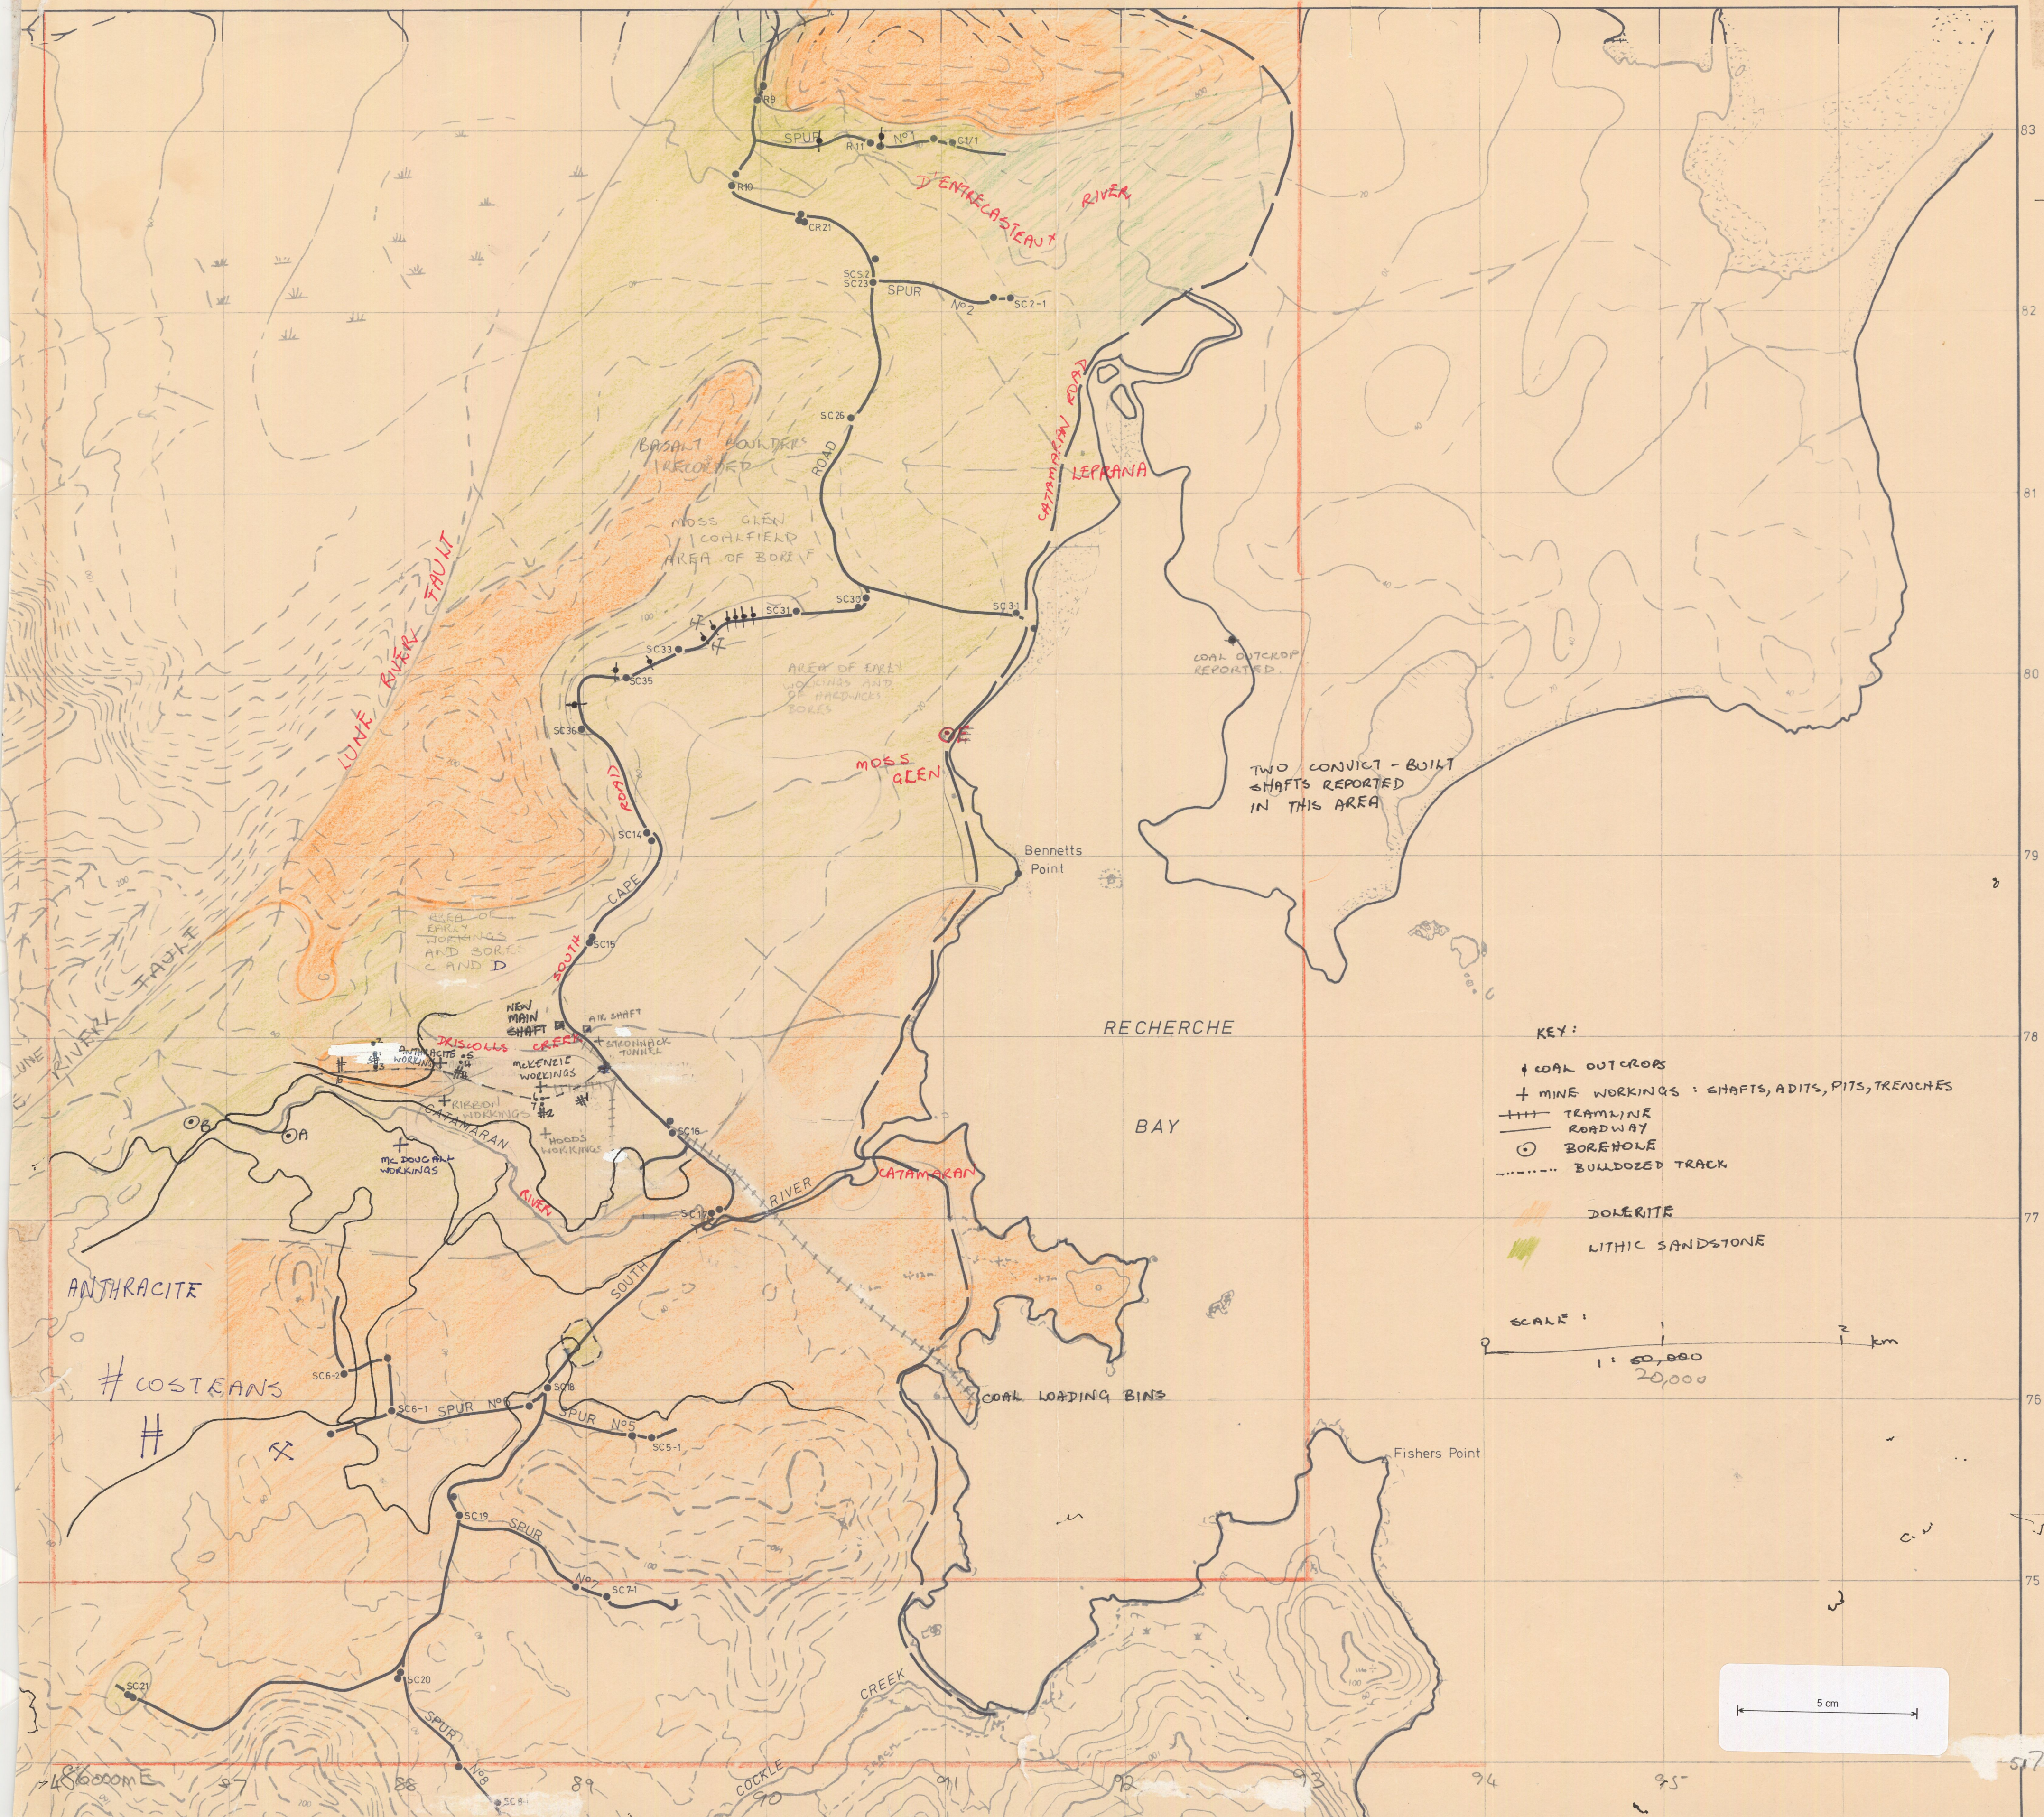

RECHERCHE

GEOLOGICAL SKETCH MAP OF THE CATAMARAN - MOSS GLEN COALFIELDS.

4961A

CATAMARAN
1:20,000
GEO. MAPPING

KEY:

- + COAL OUTCROPS
- + MINE WORKINGS: SHAFTS, ADITS, PITS, TRENCHES
- TRAMLINE
- ROADWAY
- BOREHOLE
- - - - - BULLDOZED TRACK
- DOHERITE
- LITHIC SANDSTONE

SCALE: 1:50,000 / 20,000

5 cm

5174000M