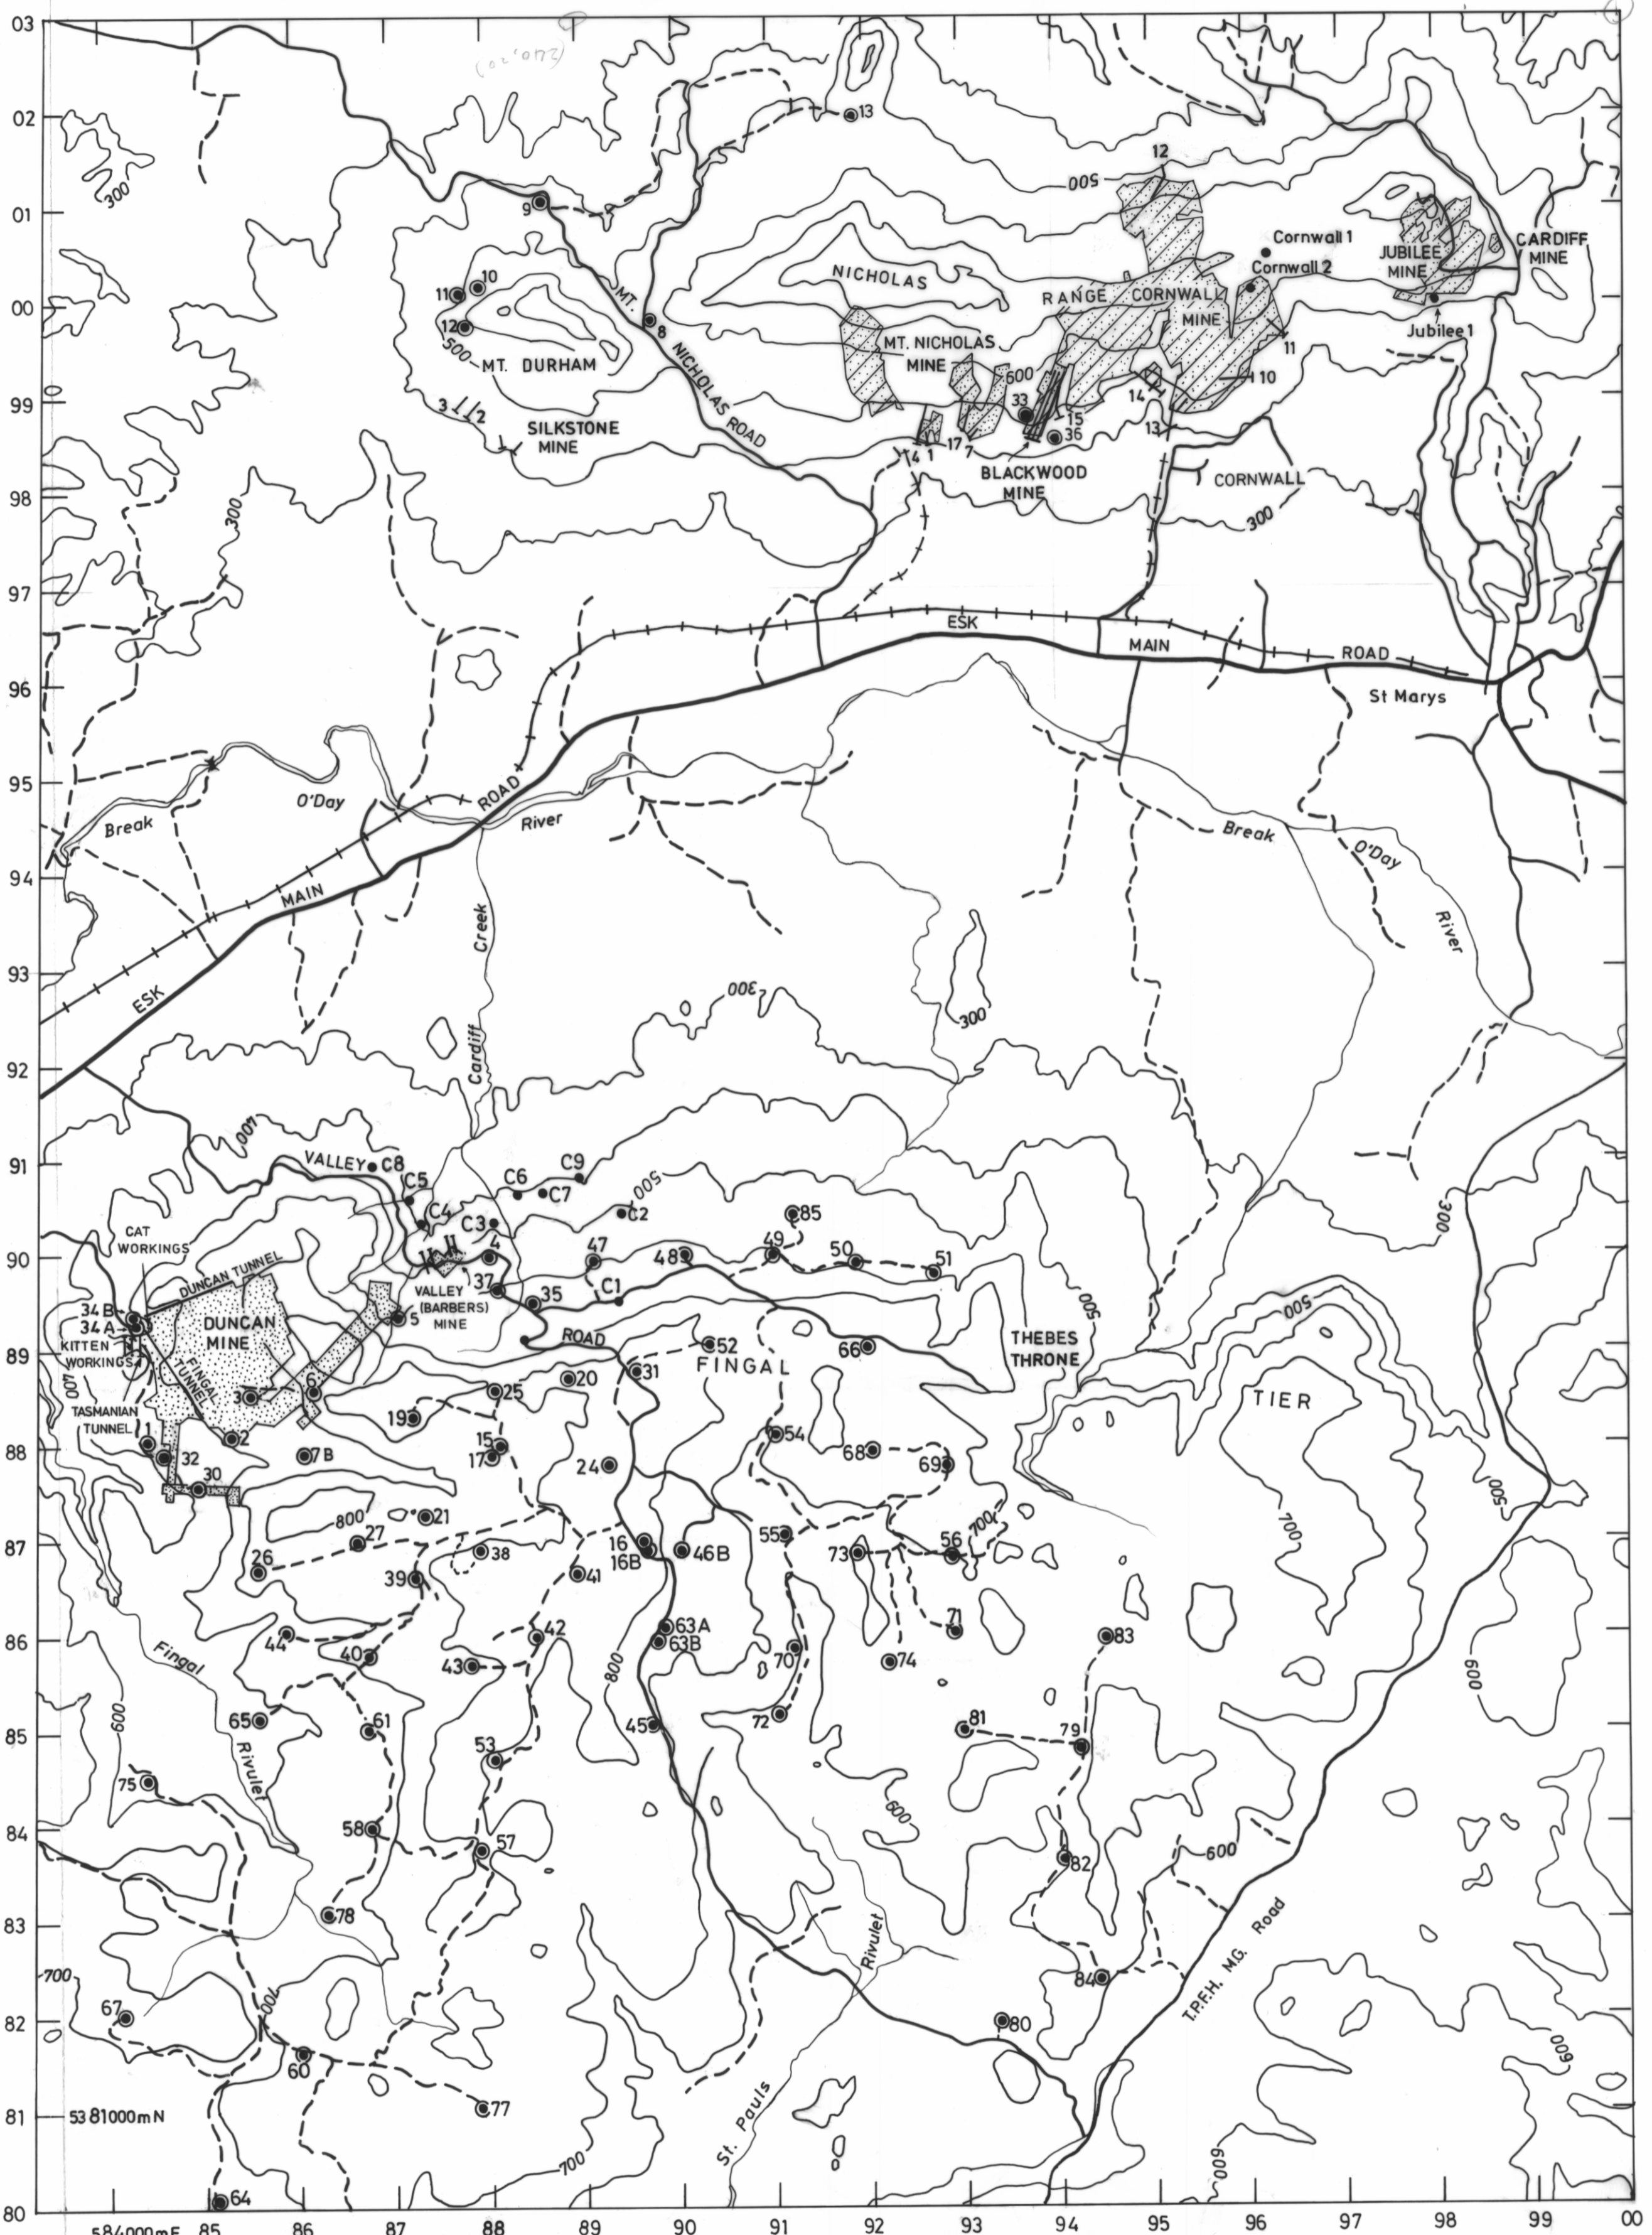

# MINE AND DRILL HOLE LOCATIONS, FINGAL TIER—MT. NICHOLAS

5 cm

4975B

875

49

- 12 ● D.O.M. Drilling
- C6 ● H.E.C. Drilling
- Jubilee 1 ● Company Drilling
- adit
- ▨ mine area