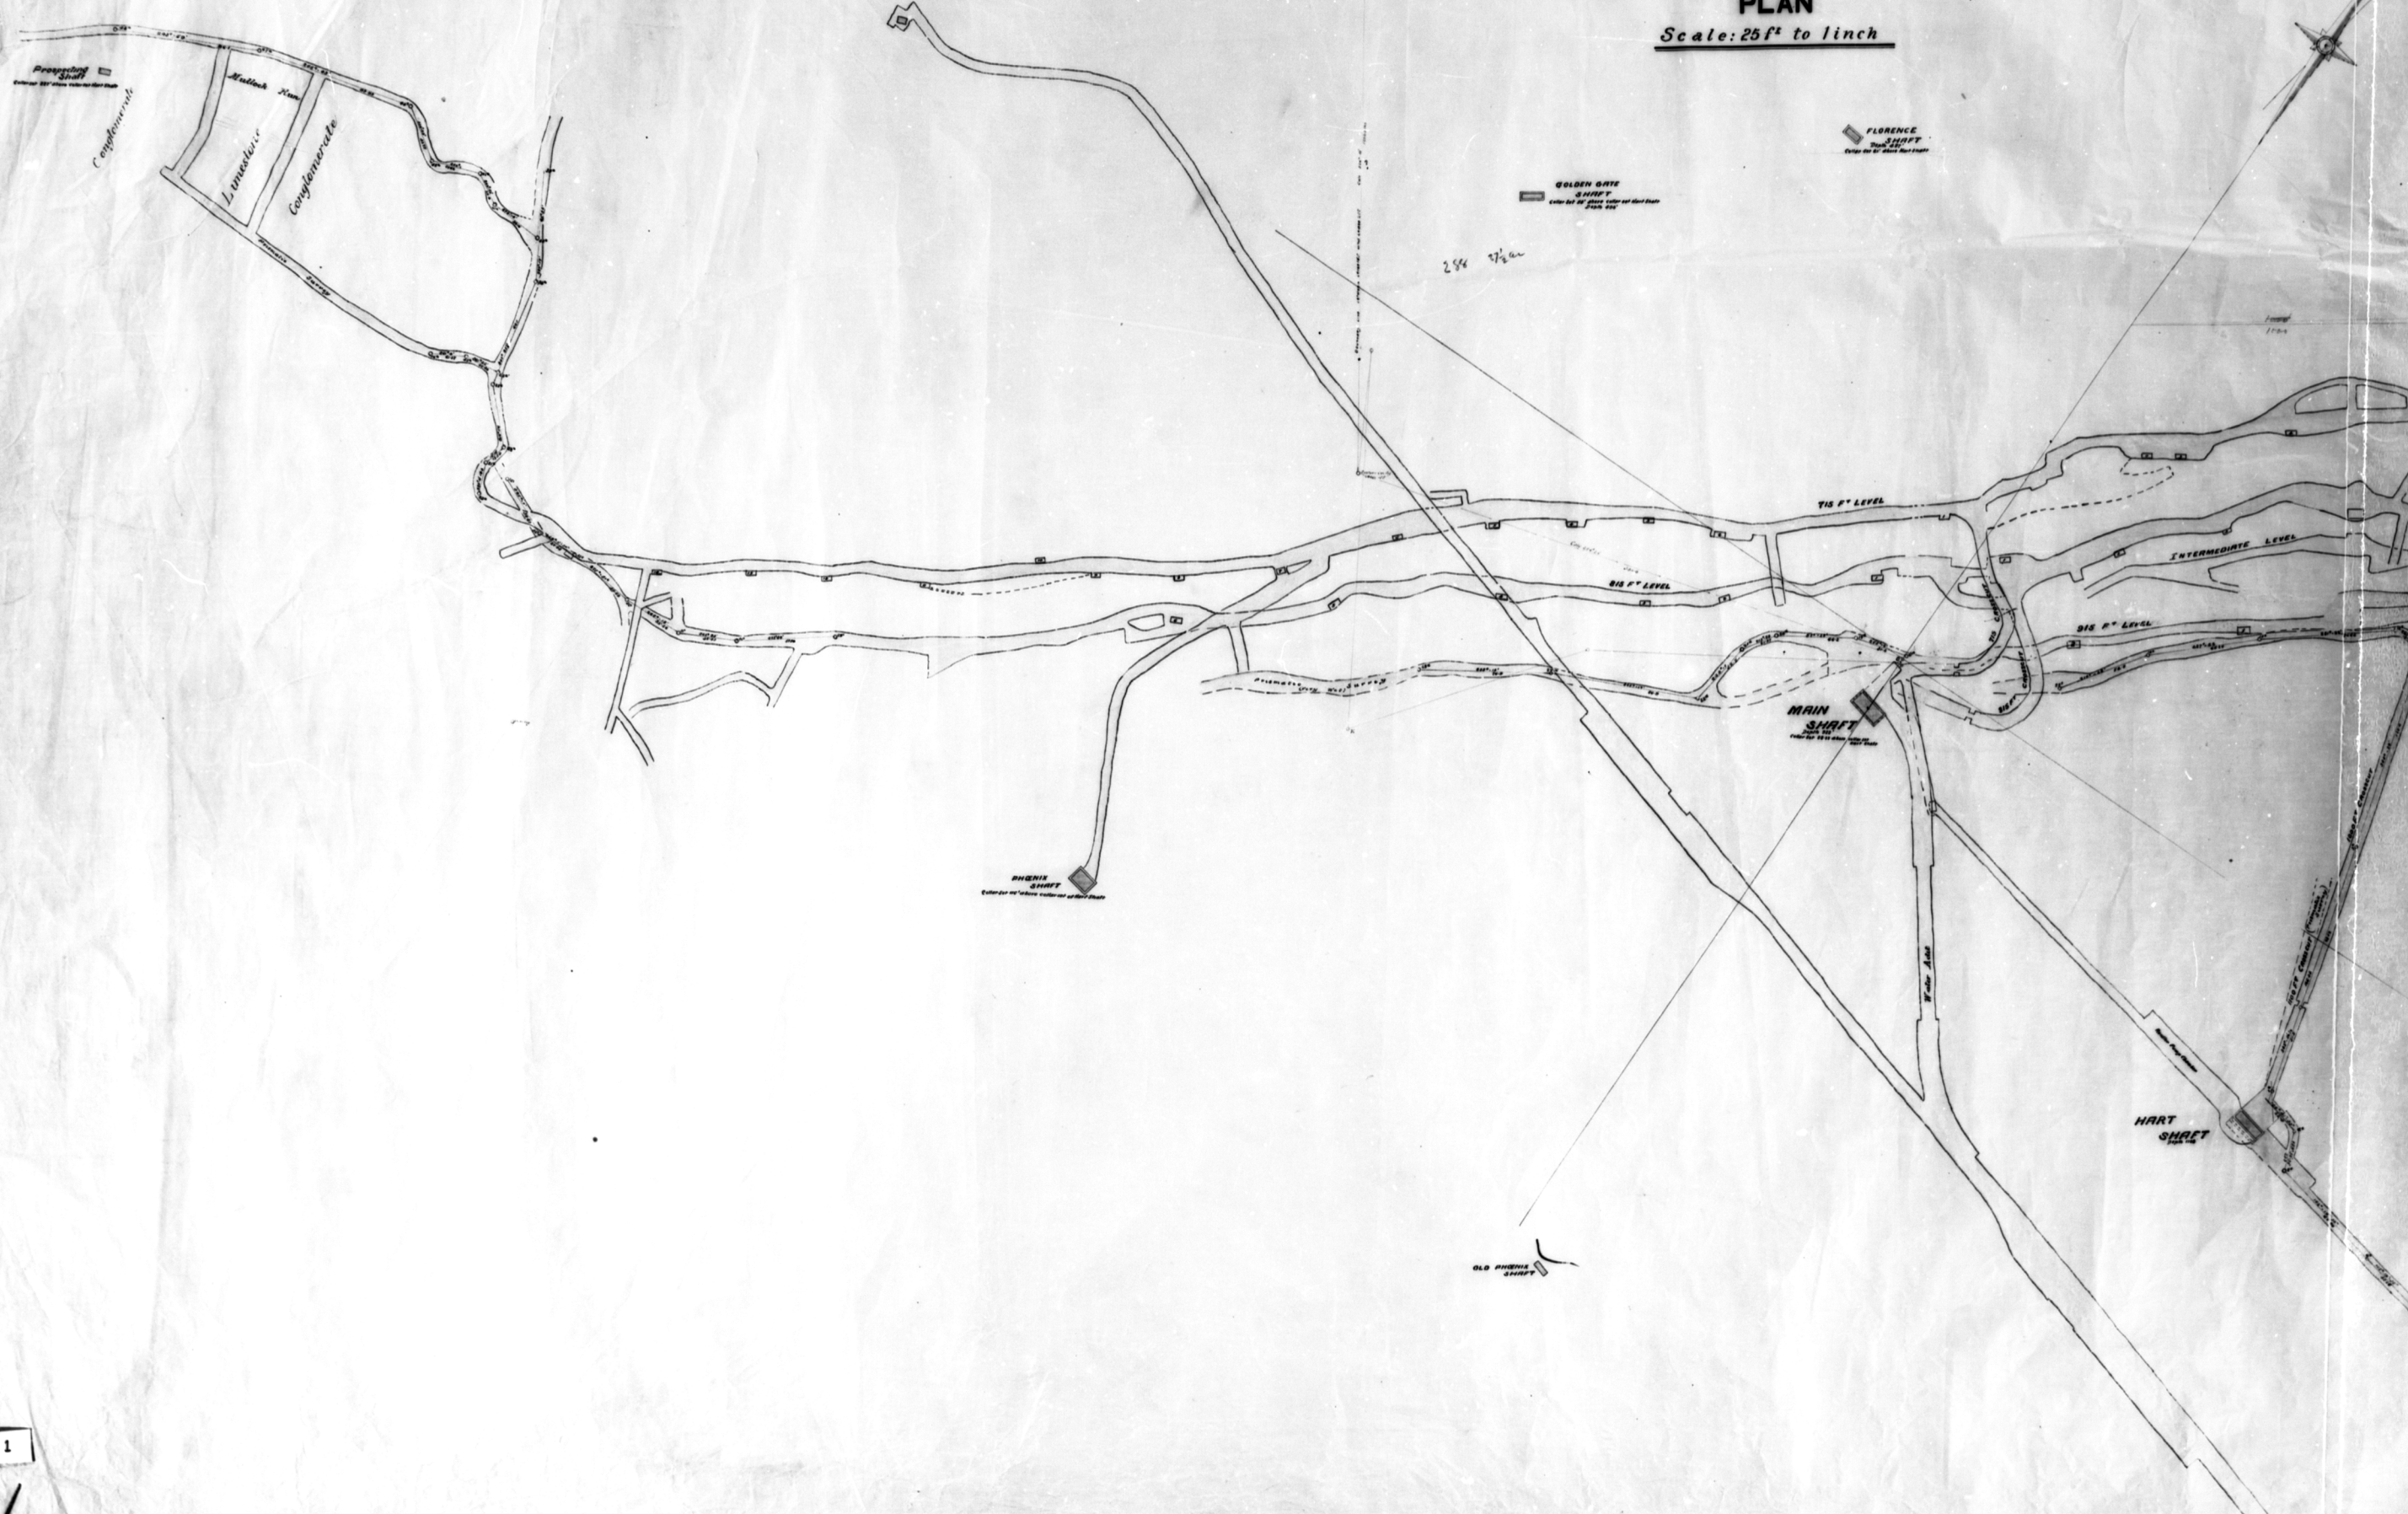

Tasmania Gold Mining Co. Ltd

PLAN

Scale: 25ft to 1inch

FR. 1

4R/30