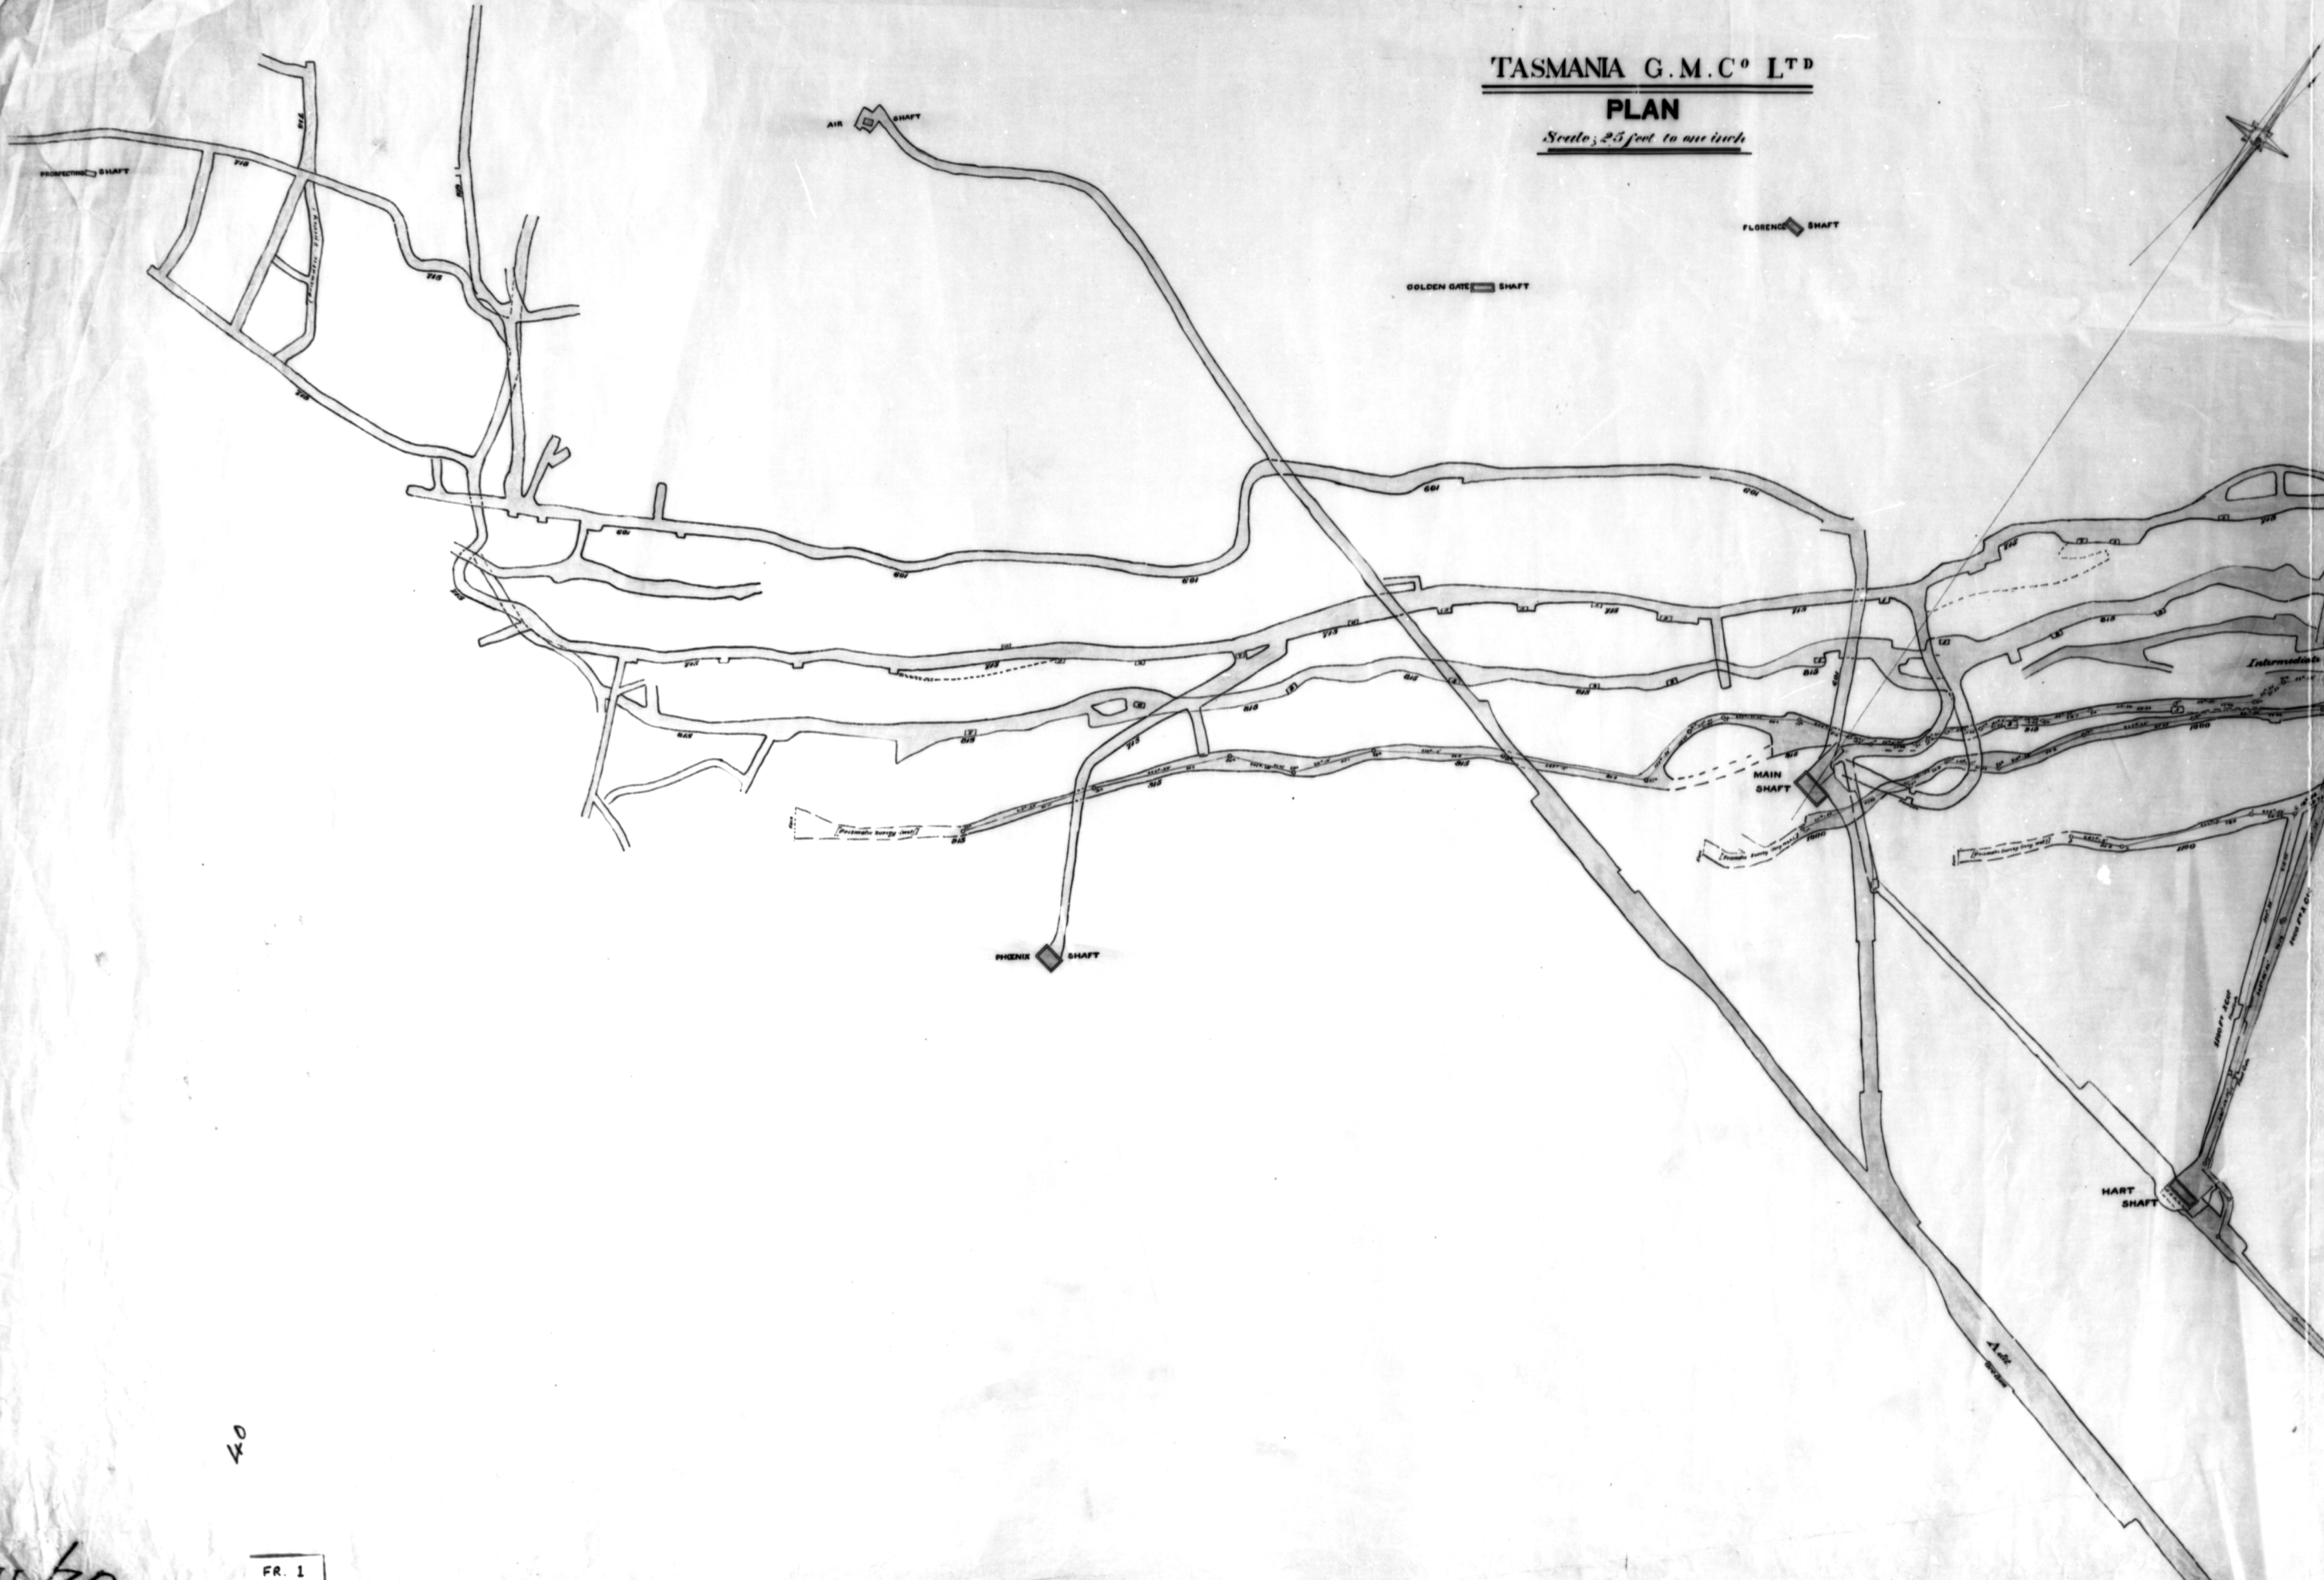

TASMANIA G.M.C^o LTD

PLAN

Scale: 25 feet to one inch

40

FR. 1

40/30