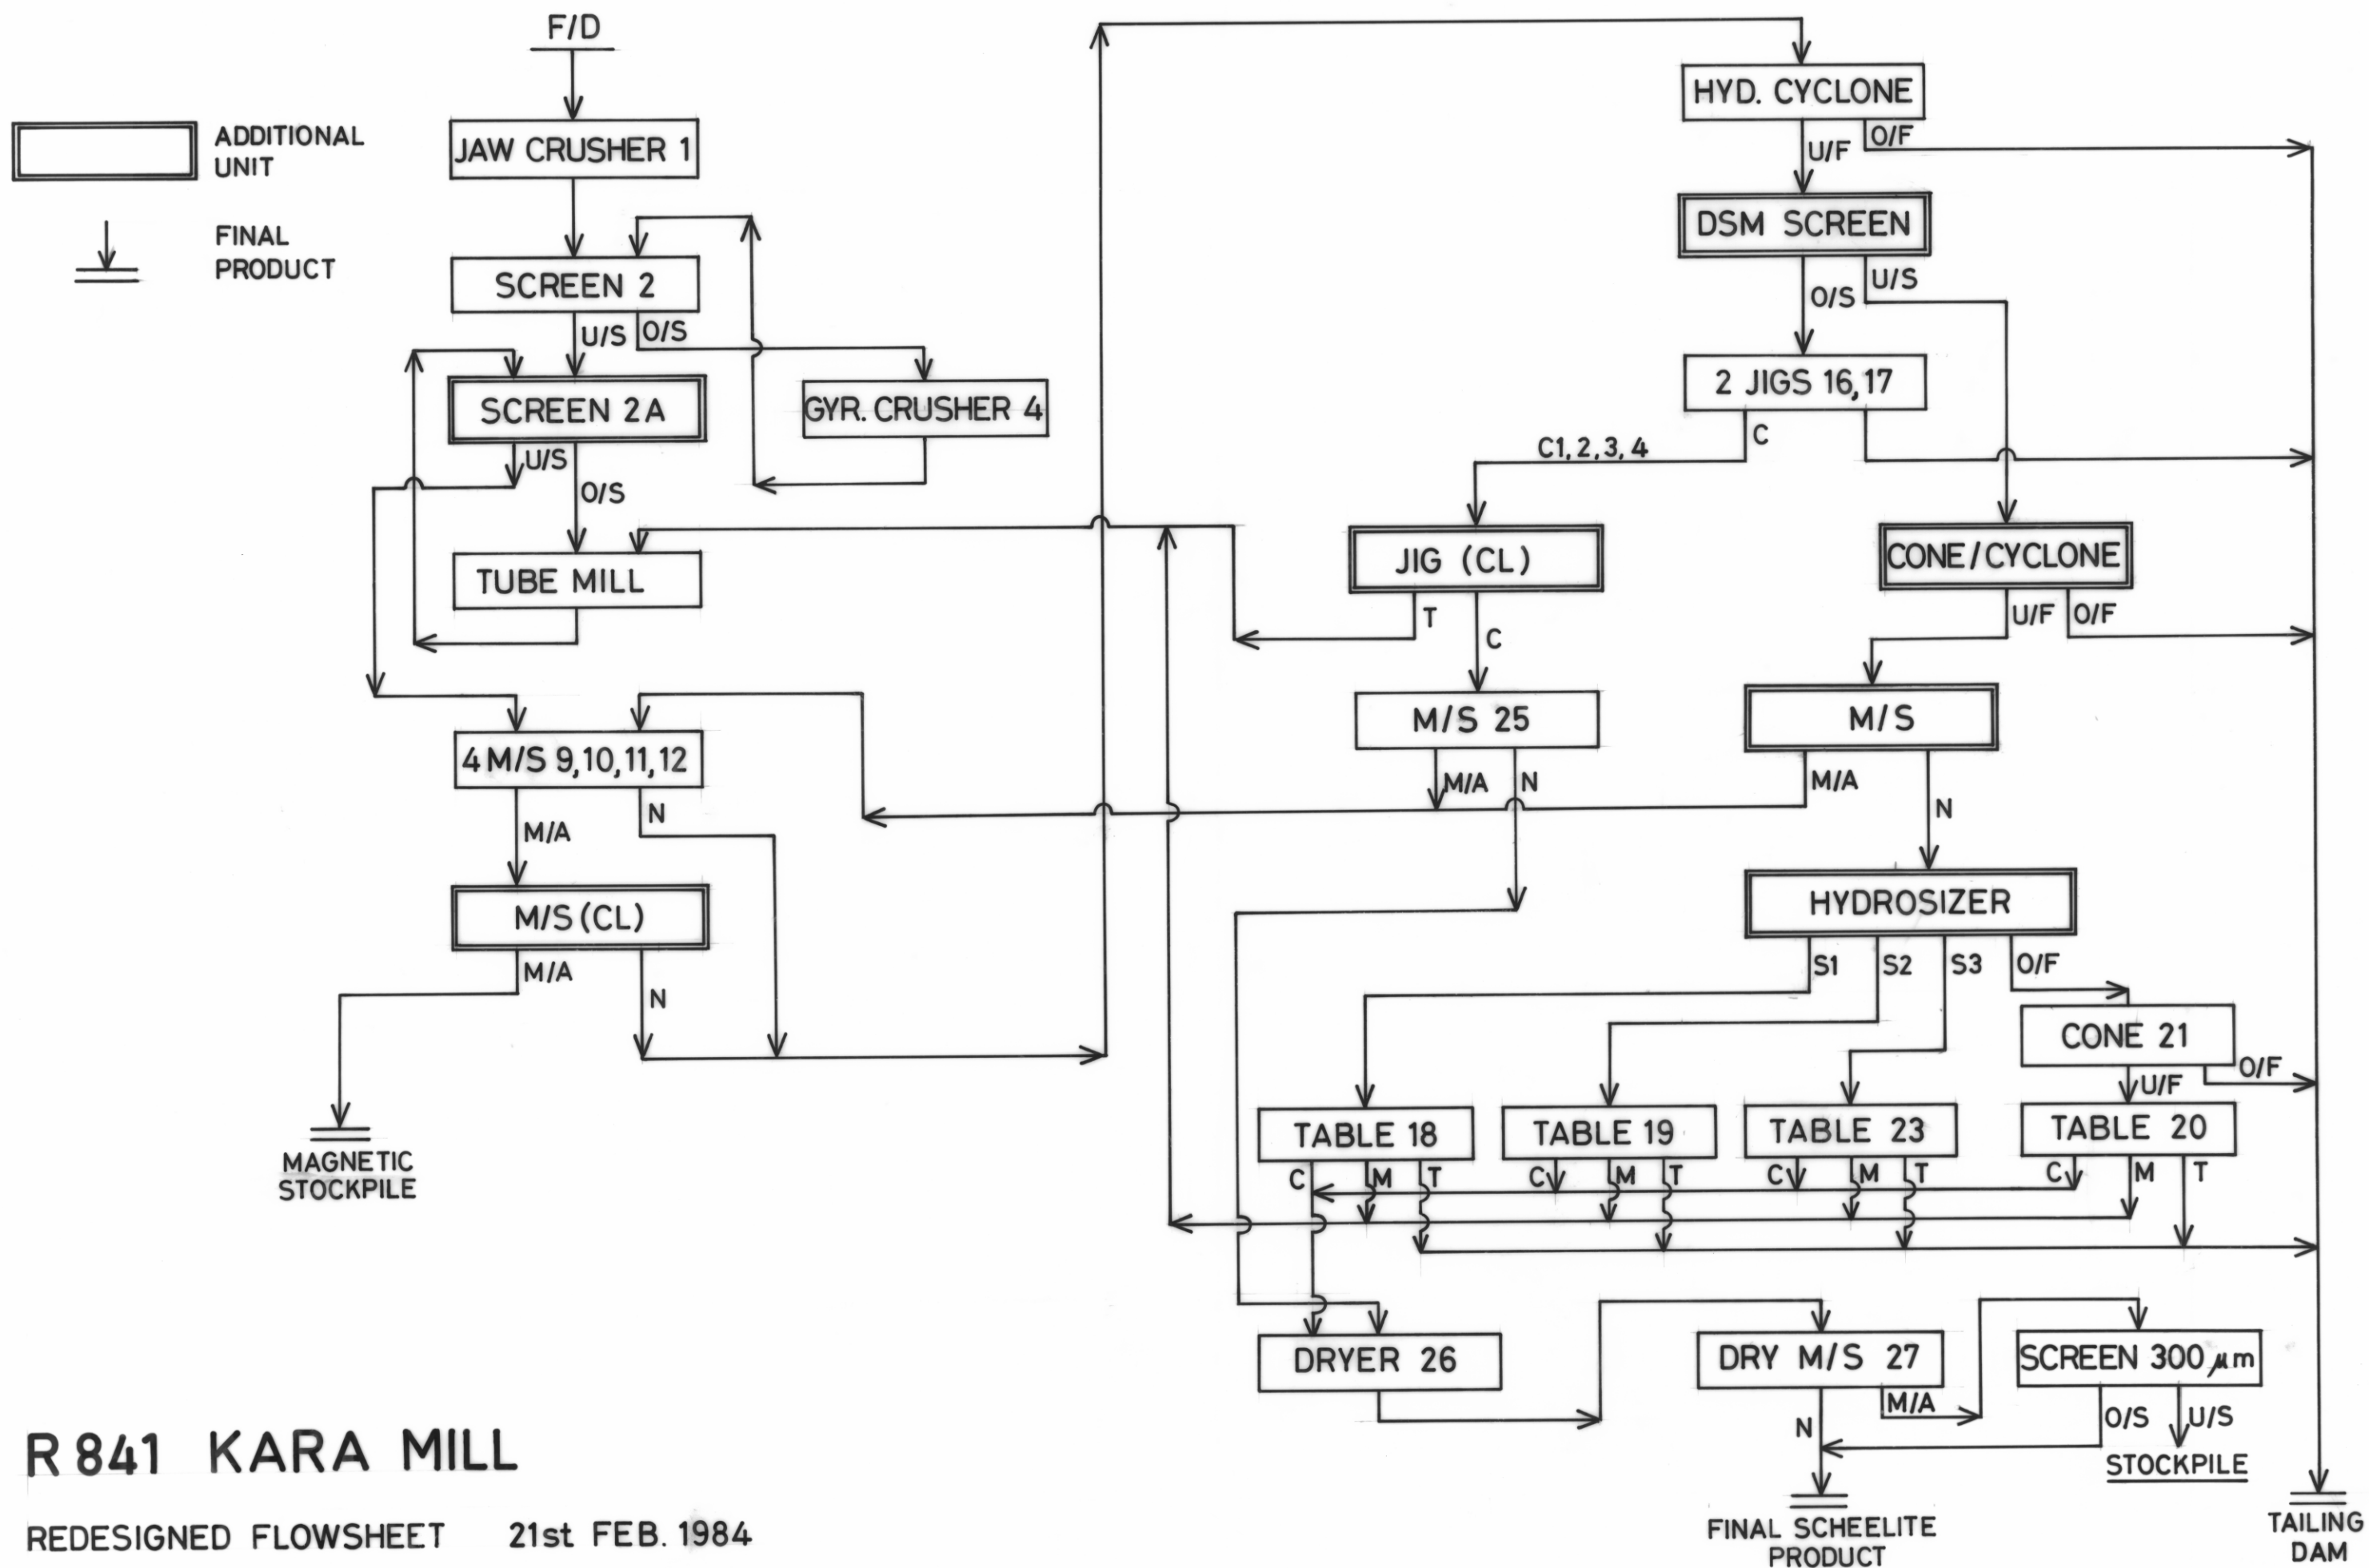

5 cm

R 841 KARA MILL

REDESIGNED FLOWSHEET 21st FEB. 1984