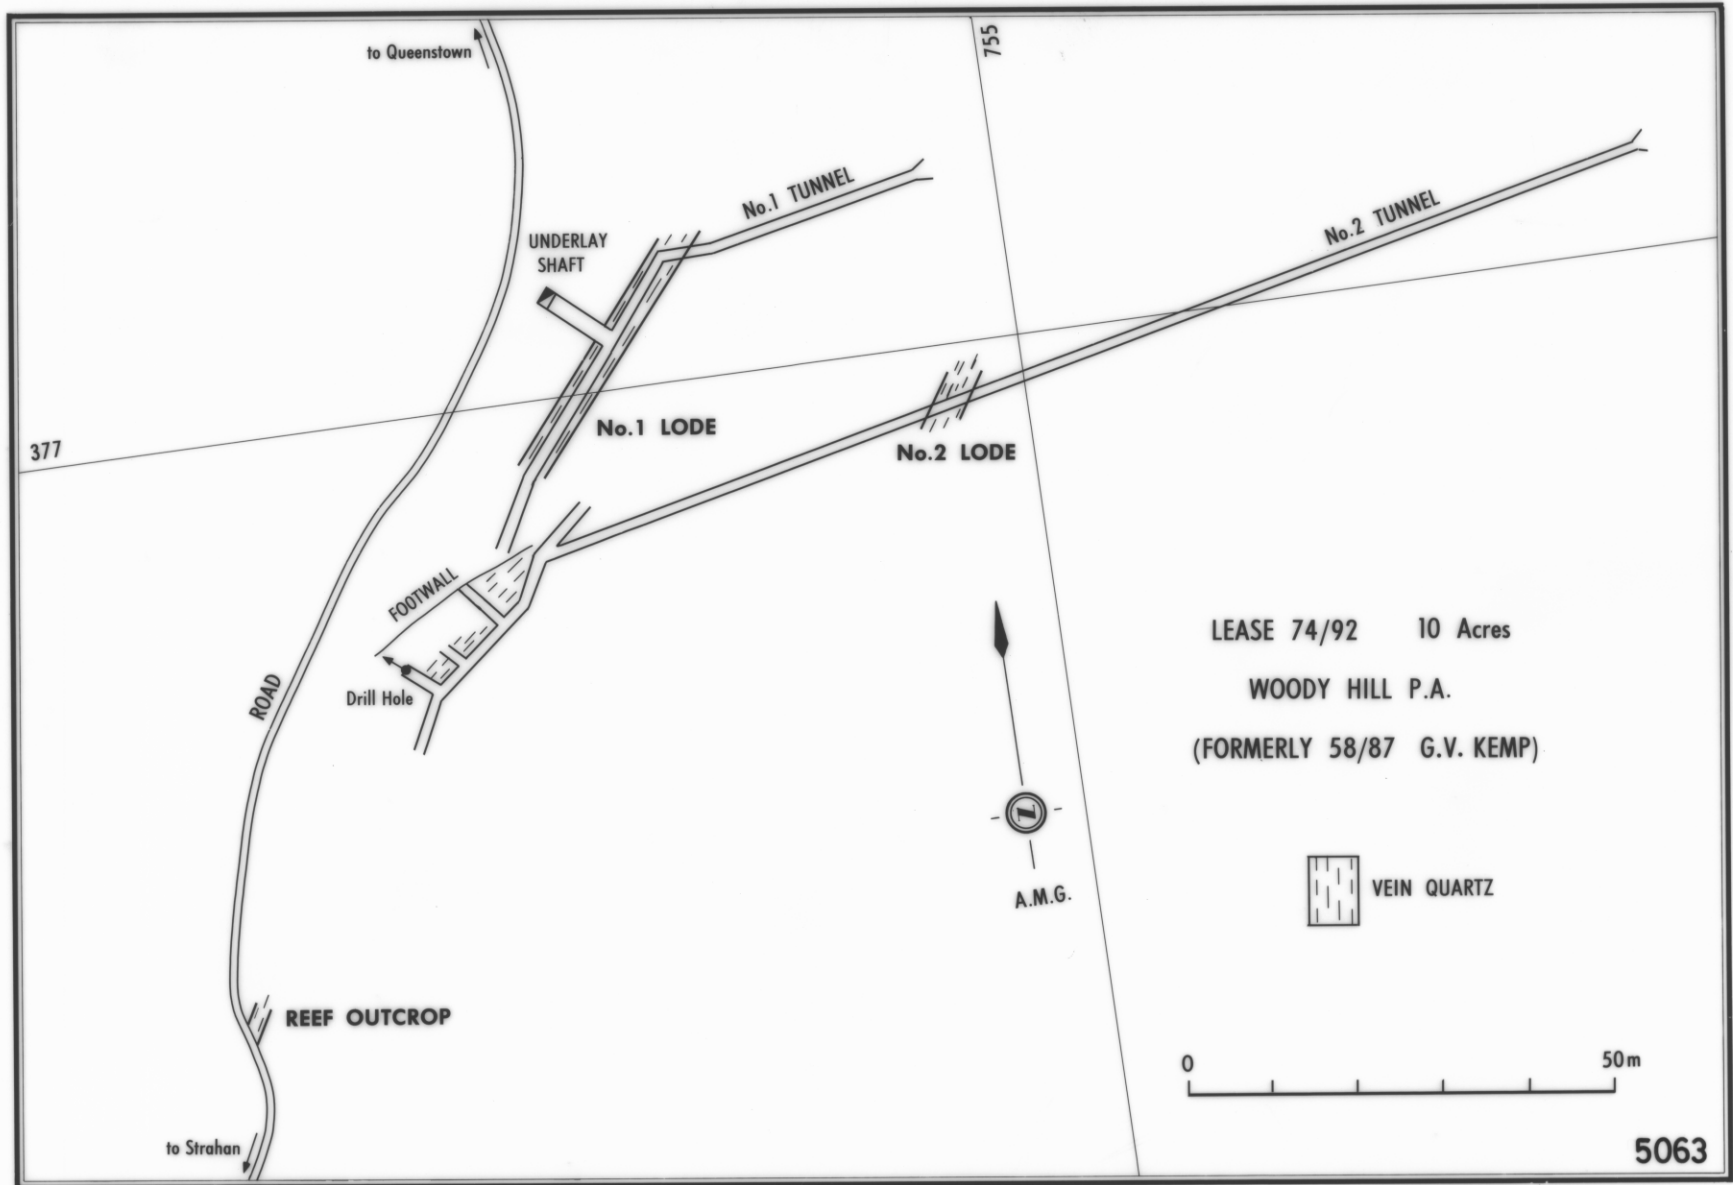

5063

169

PLAN OF WOODY HILL GOLD MINE (Approx 1893-1901)

Geologist : G.R. Green

Drawn: 1984

Fig 43