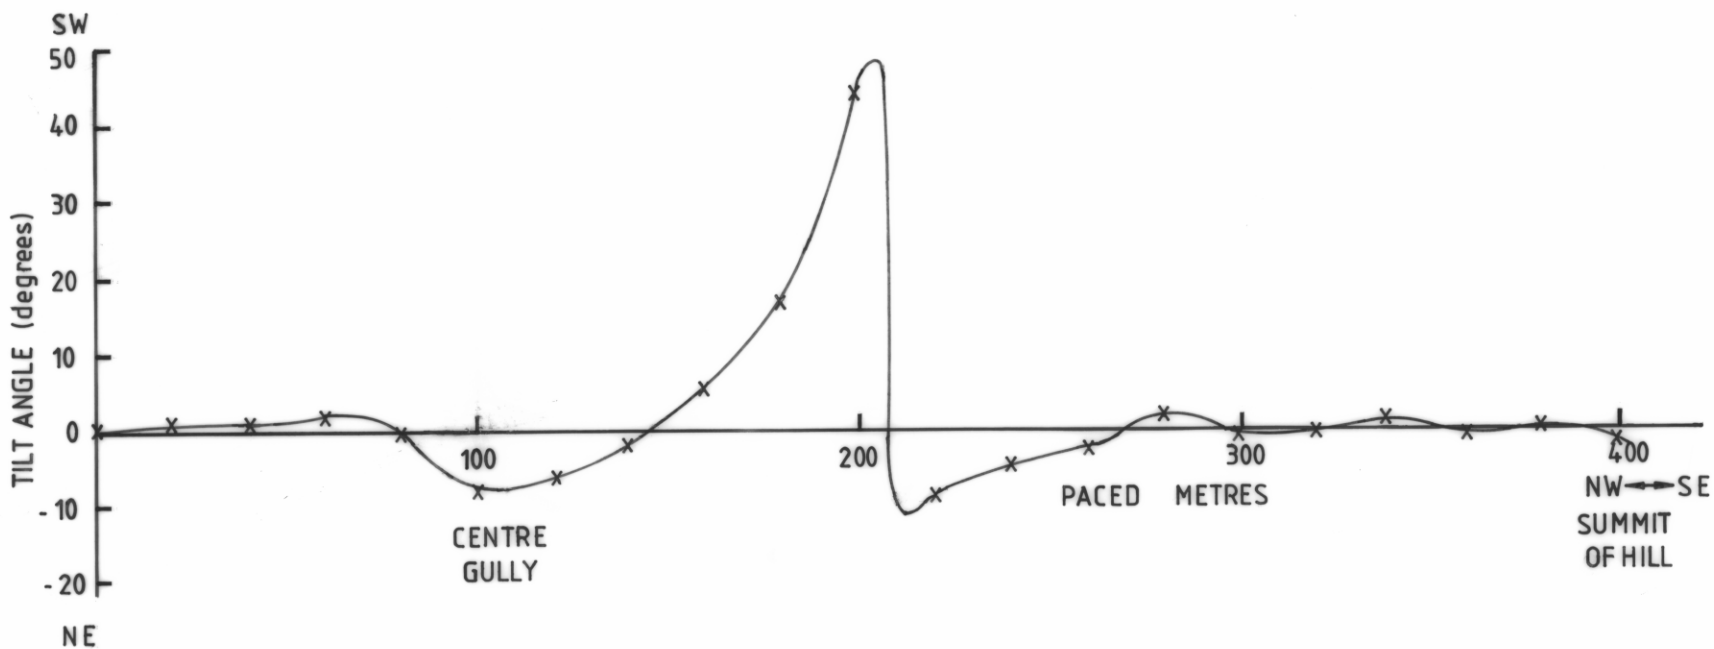

5070 B

184

5 cm

FIG. 4

HAMILTON VLF-RADEM EM — NWC
(NEAR JUNCTION OF THOUSAND ACRE LANE & LYELL H'WAY)

J. HUDSPETH

DEC 1984