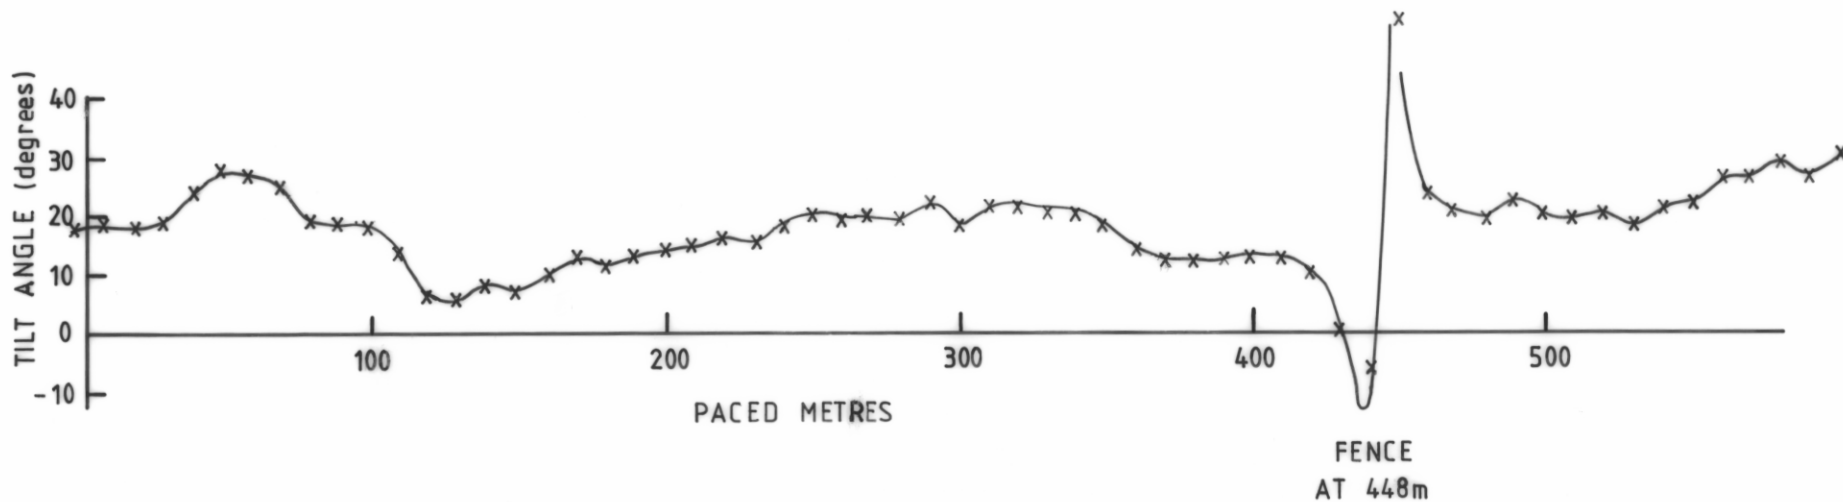

5070C

185

5 cm

FIG.1

HAMILTON CRONE RADEM-VLF

(OFF HOLLOW TREE ROAD)

J. HUDSPETH

DEC 1984