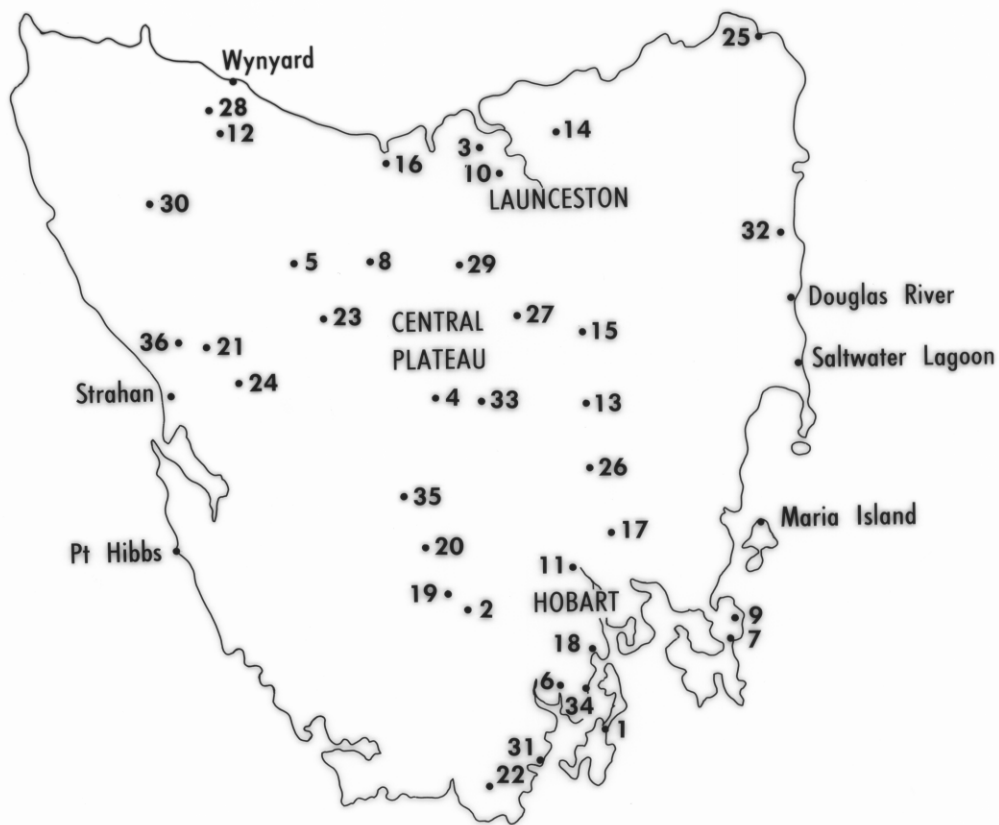

5087 A

220

5 cm

- | | | |
|-----------------------|-----------------|------------------|
| 1 Adventure Bay | 13 Interlaken | 25 Musselroe Bay |
| 2 Arcadian Siding | 14 Karoola | 26 Oatlands |
| 3 Beaconsfield | 15 Lake River | 27 Poatina |
| 4 Bronte Park | 16 Latrobe | 28 Preolenna |
| 5 Cradle Mtn | 17 Mangalore | 29 Quamby |
| 6 Cygnet | 18 Margate | 30 Savage River |
| 7 Eaglehawk Neck | 19 Maydena | 31 Southport |
| 8 Fisher River | 20 Misery Range | 32 St Marys |
| 9 Forestier Peninsula | 21 Mt Dundas | 33 Waddamana |
| 10 Frankford | 22 Mt La Prouse | 34 Woodbridge |
| 11 Granton | 23 Mt Pelion | 35 Wylids Crag |
| 12 Hellyer Gorge | 24 Mt Sedgwick | 36 Zeehan |