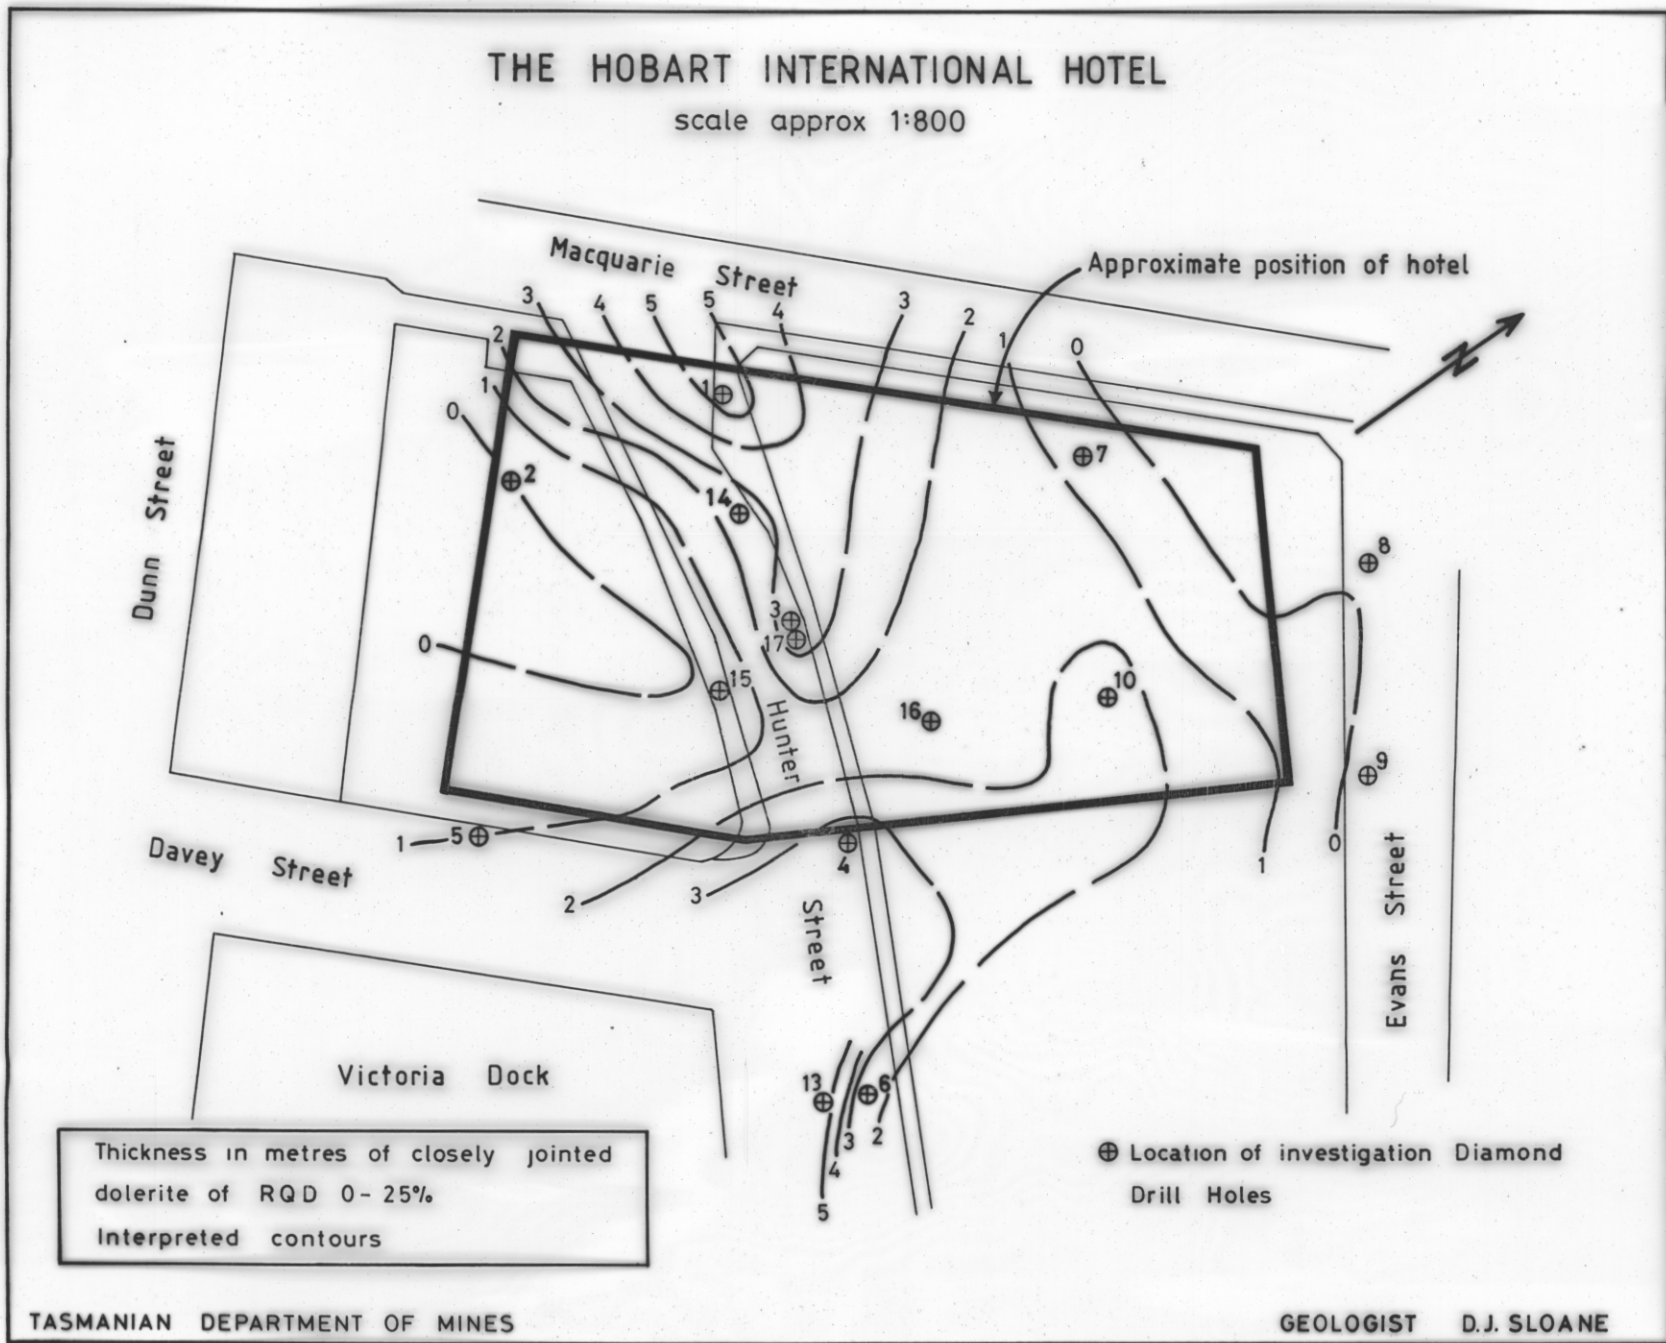

5

5 cm

# THE HOBART INTERNATIONAL HOTEL

scale approx 1:800

HOBART INTERNATIONAL HOTEL - ISOPACH MAP OF DOLERITE-RD 0-25%

5146E

352

E