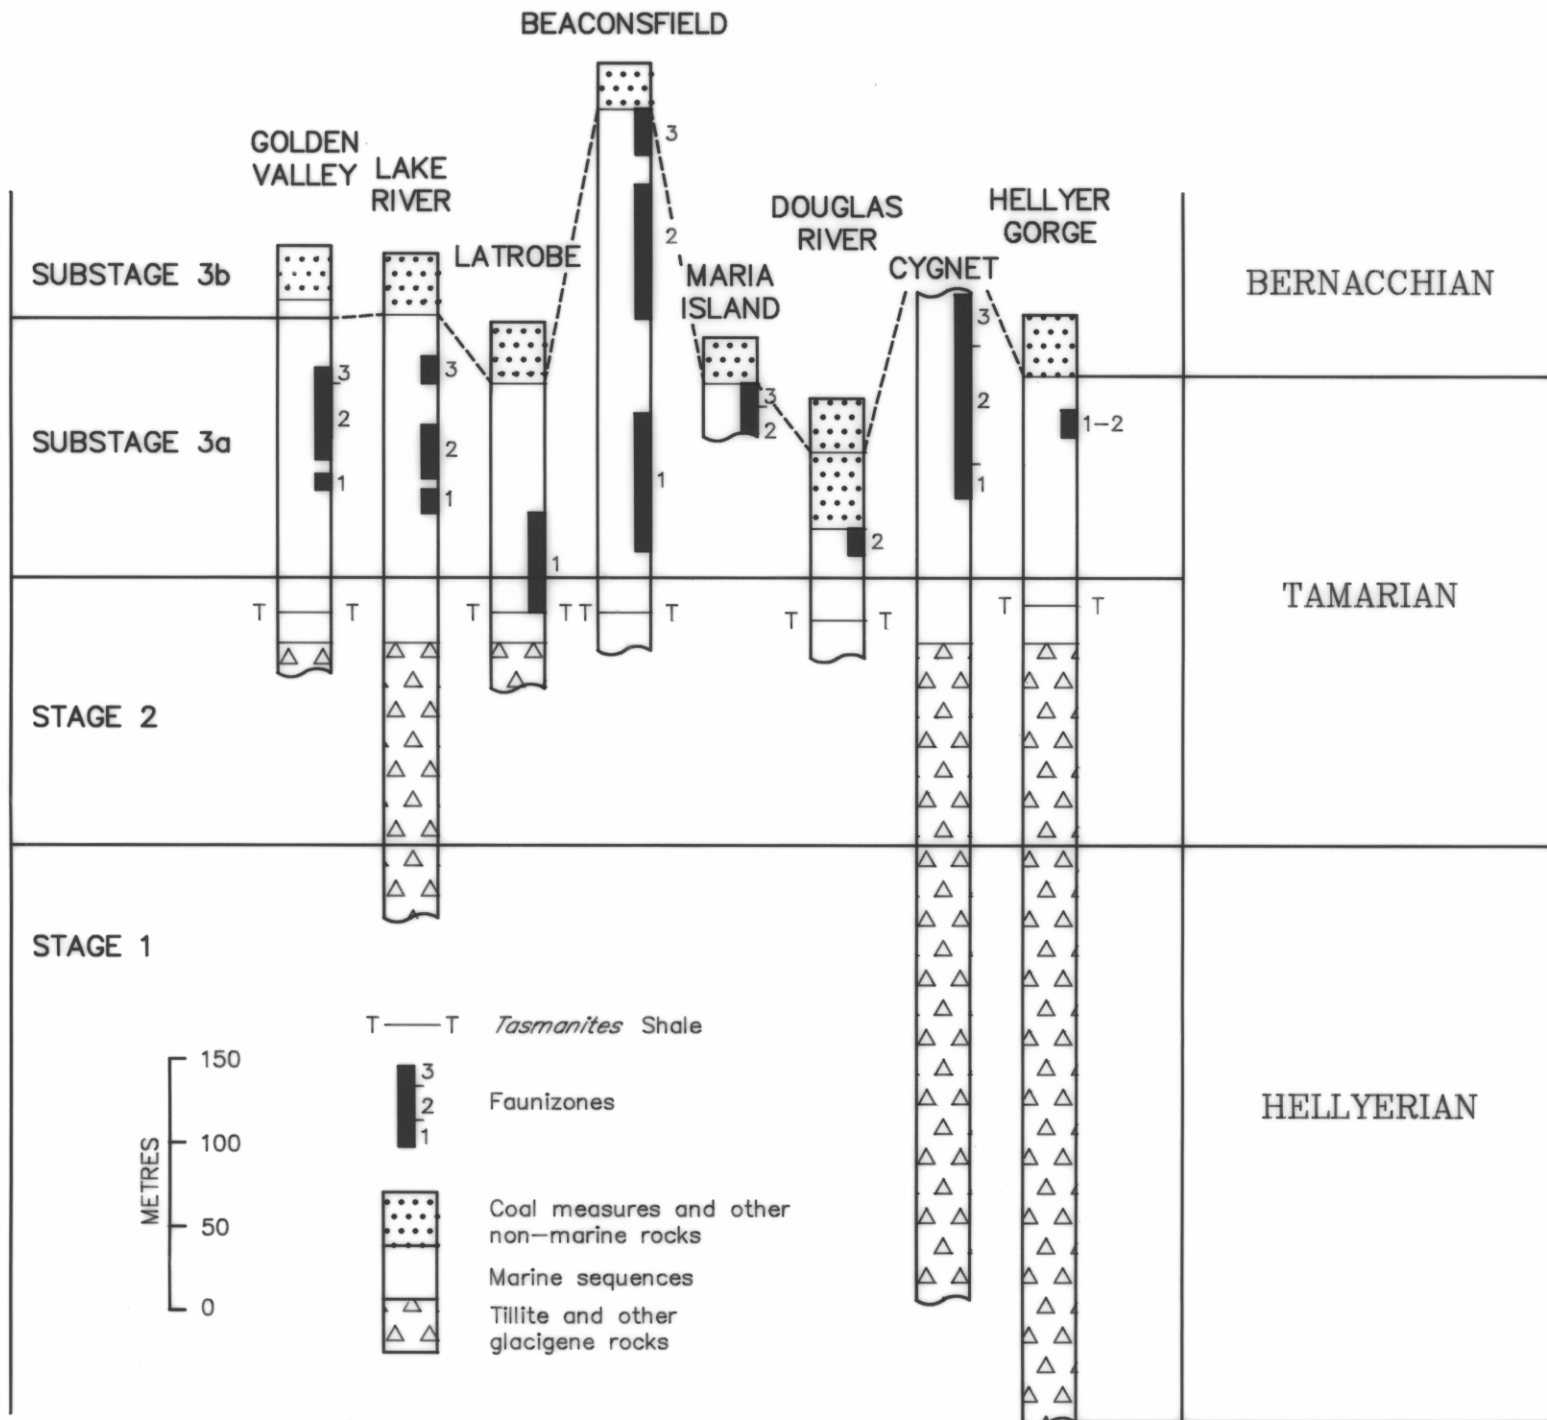

5173 A

403

5 cm

AB to 140 mm

5173A

COMPARATIVE STRATIGRAPHIC SECTIONS OF THE TAMARIAN STAGE, TASMANIA

M.J. CLARKE - 1986