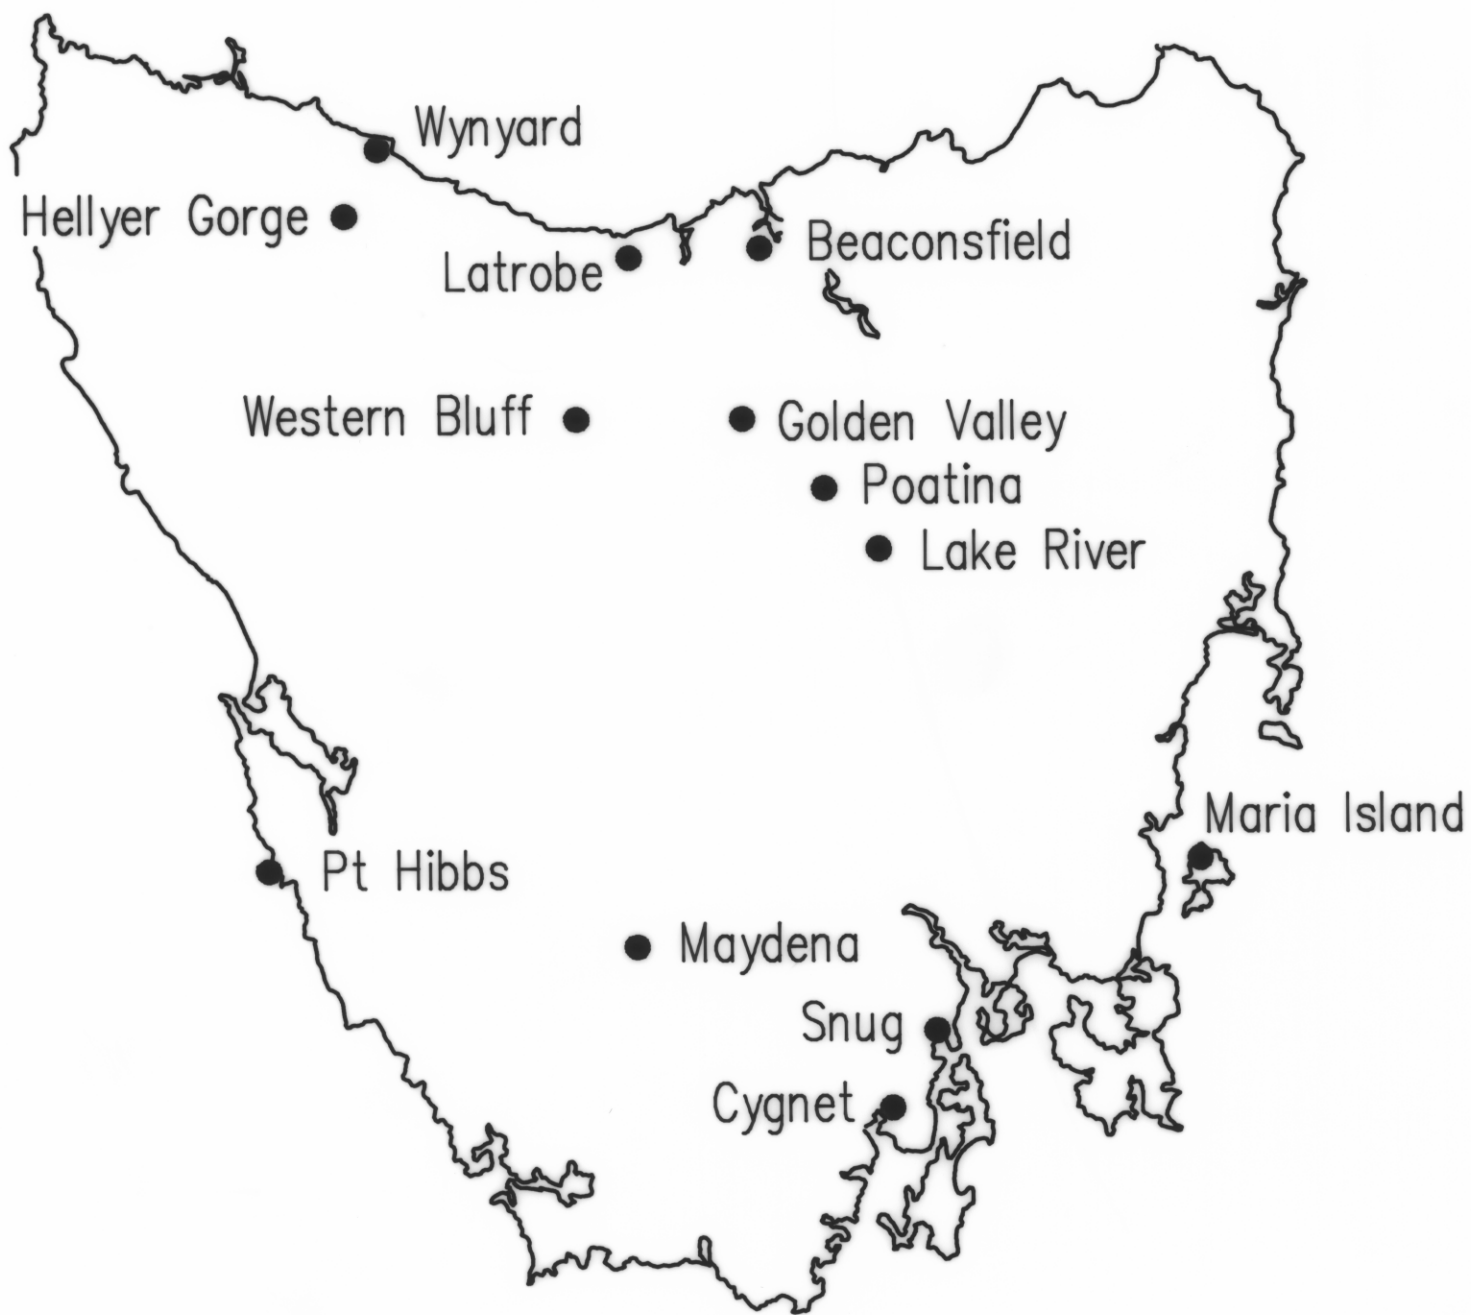

5173 C

405

5 cm

0 100km

TAS - LOCALITY MAP - TAMARIAN STAGE