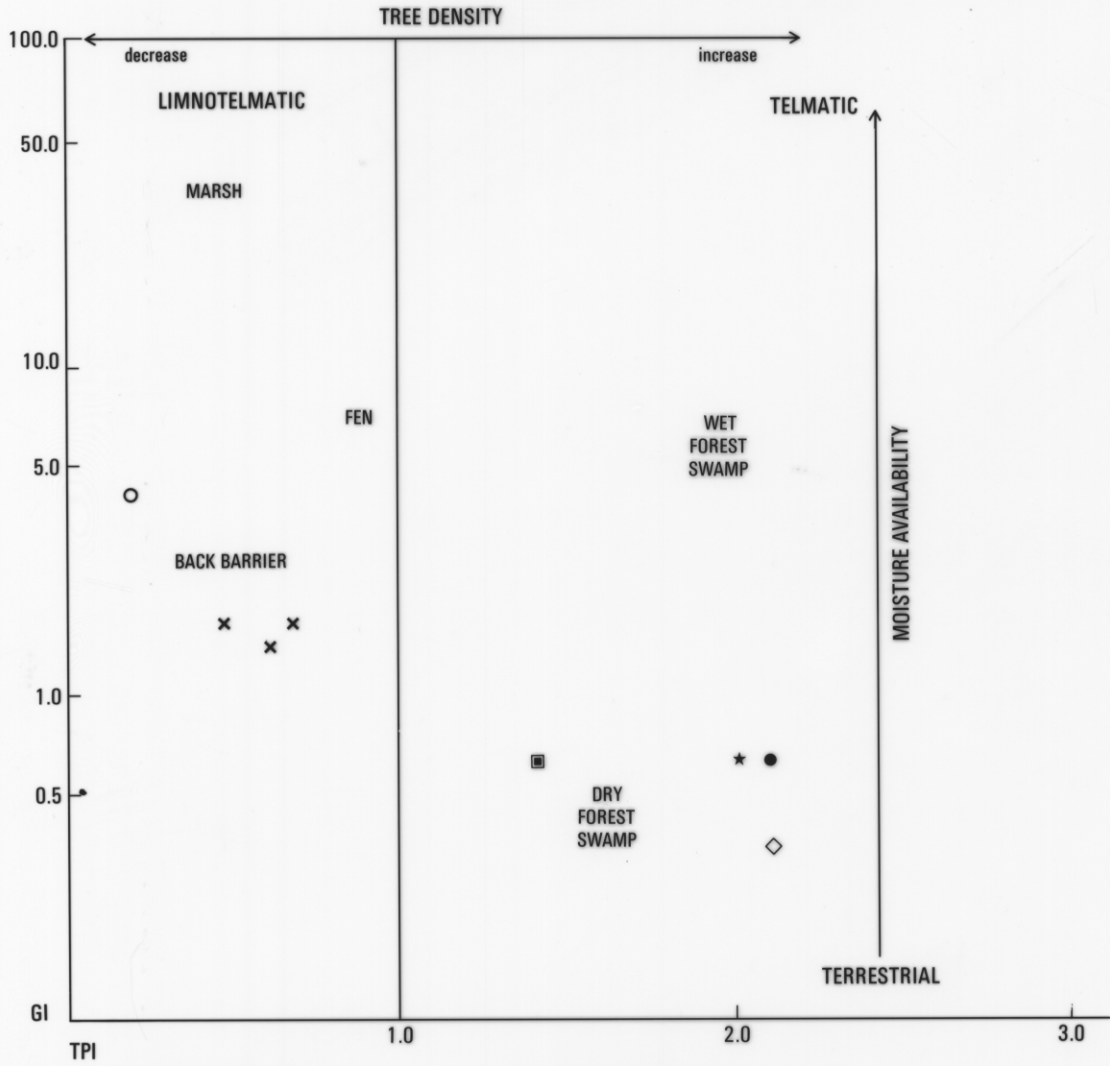

5181

421

5 cm

LATE TRIASSIC SEAMS

- ◇ Duncan
- Blue
- ★ Merrywood
- ▣ Fenton

EARLY PERMIAN SEAMS

- × Mt Nicholas area
- Preolenna