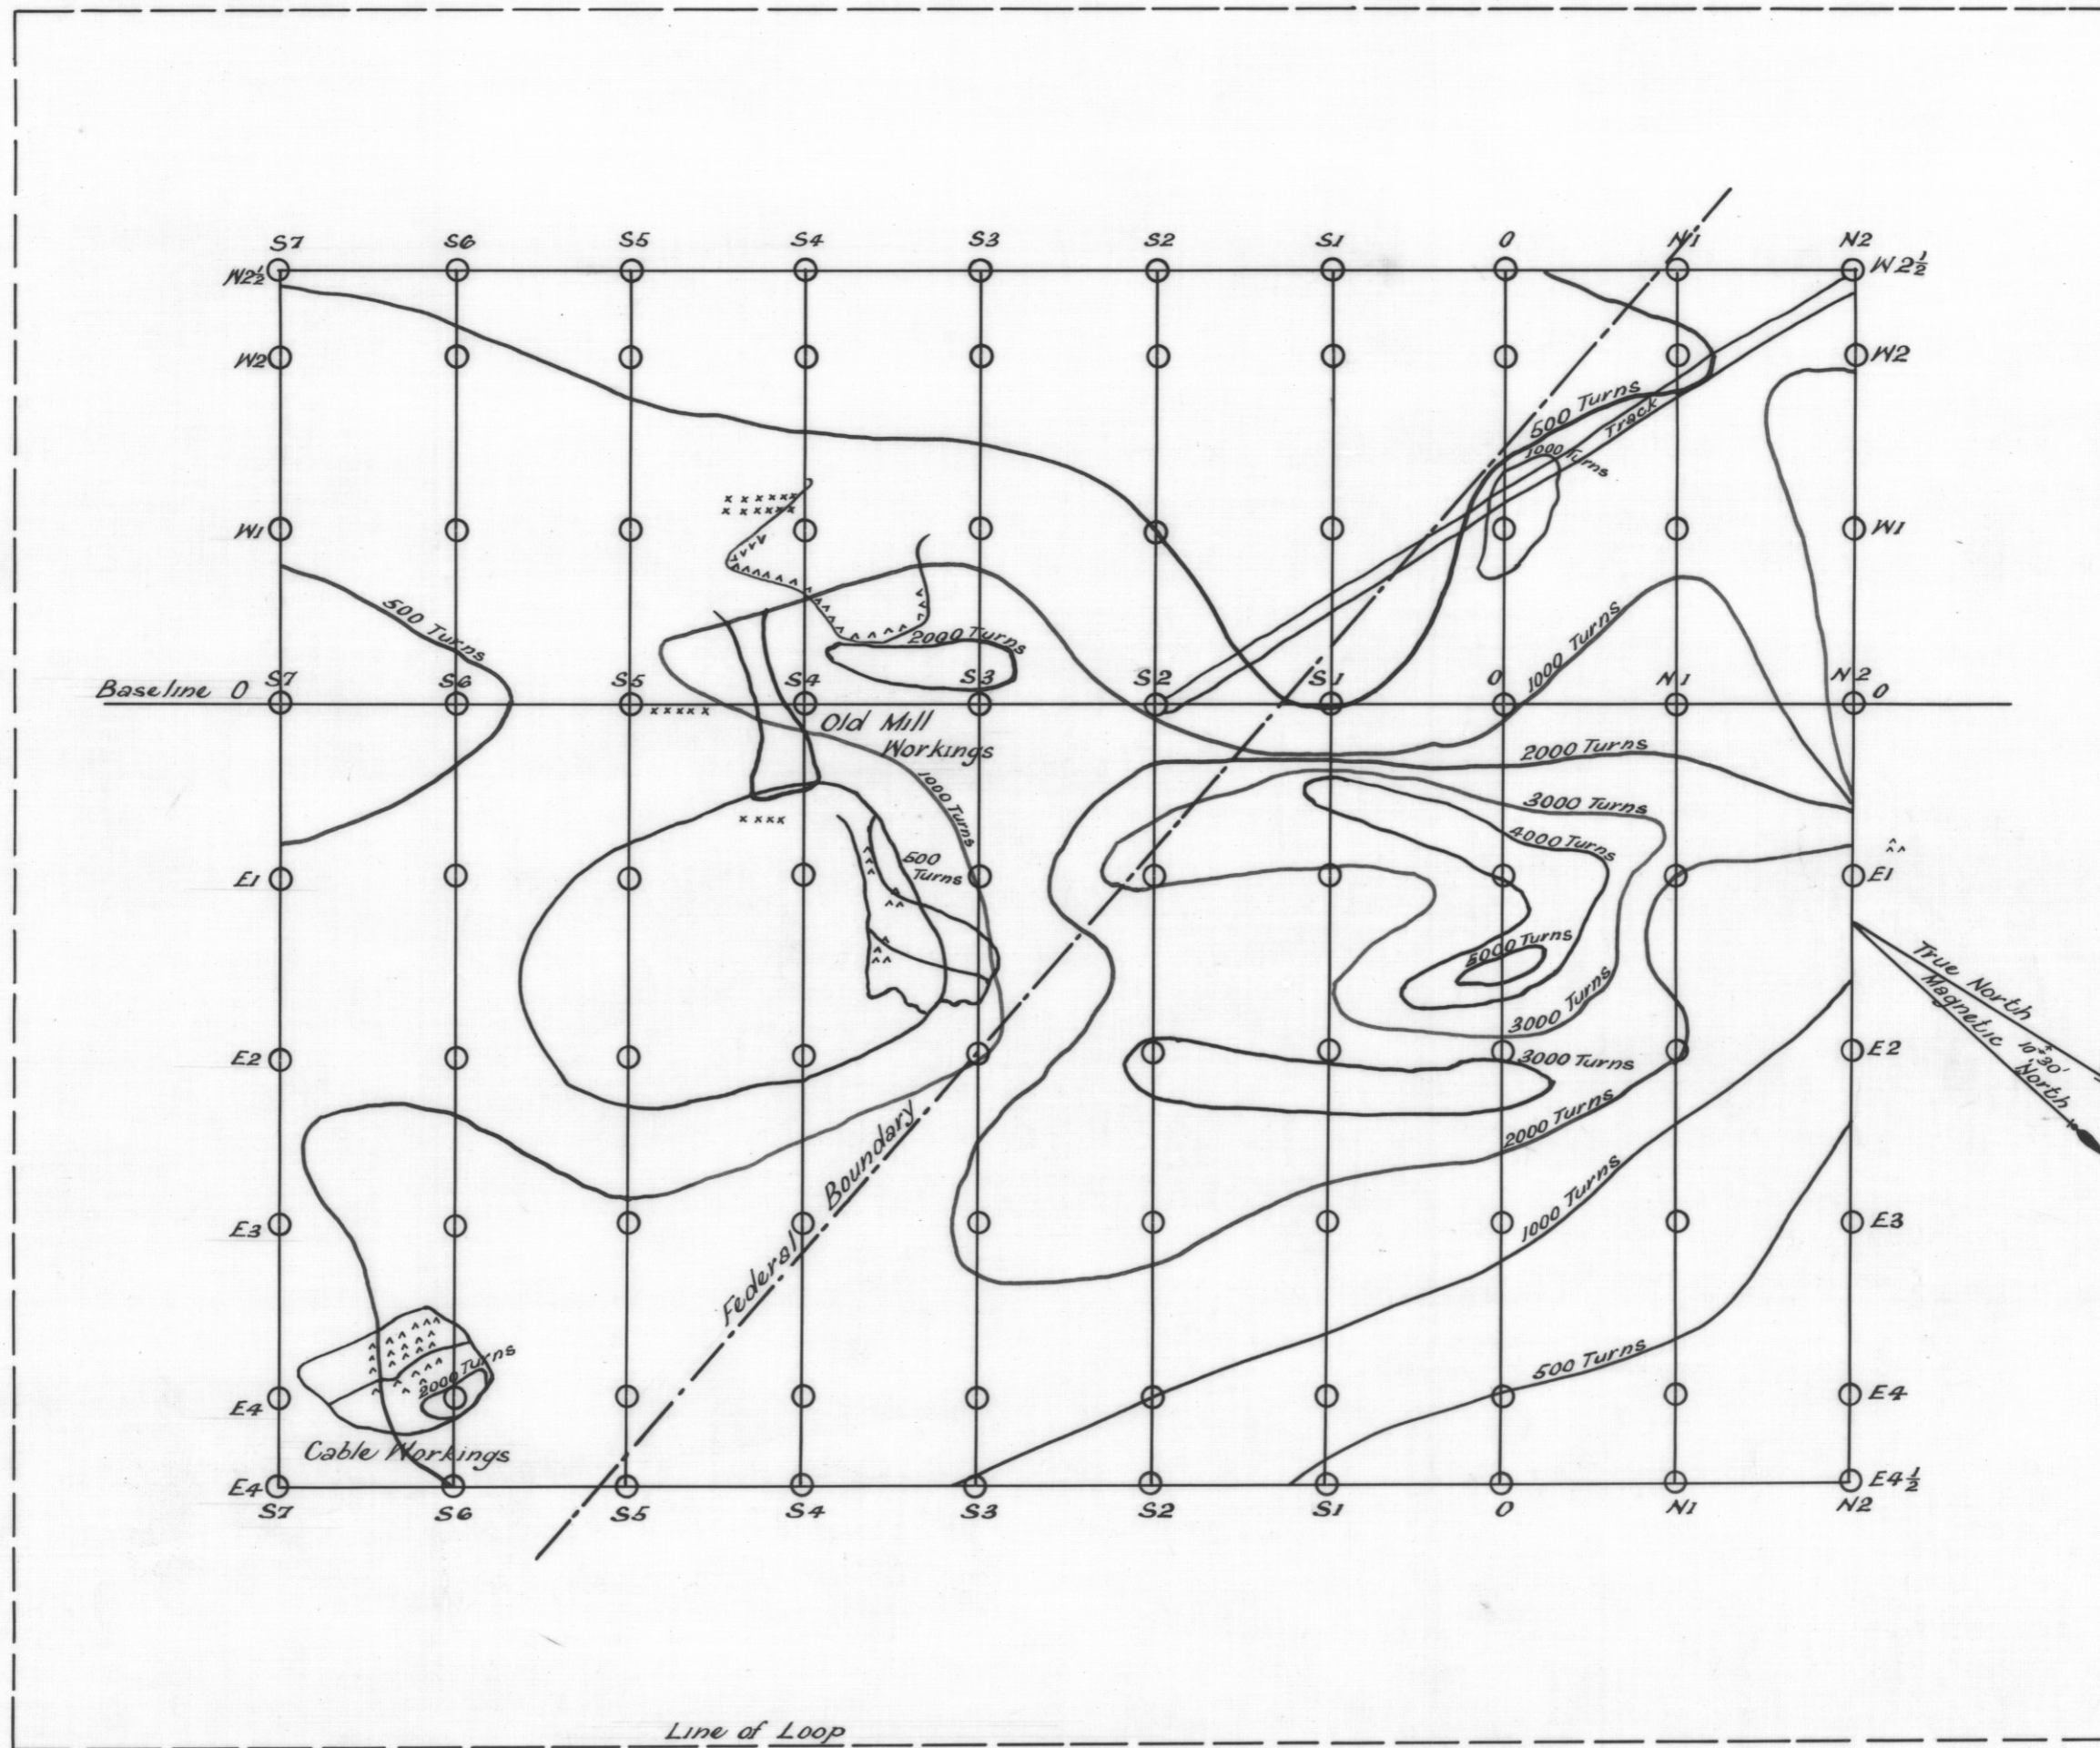

521

128

LEGEND

- Over 5000 Turns
- 4000 - 5000 "
- 3000 - 4000 "
- 2000 - 3000 "
- 1000 - 2000 "
- 500 - 1000 "
- Below 500 "

I.G.E.S.  
 RENISON BELL, T.A.S.  
 ELECTROMAGNETIC SURVEY  
 MAP SHOWING MAGNITUDE OF  
 INDICATIONS

Scale :- 0 50 100 200 feet.

Tracing by D.I. Scott

521/50

5 cm