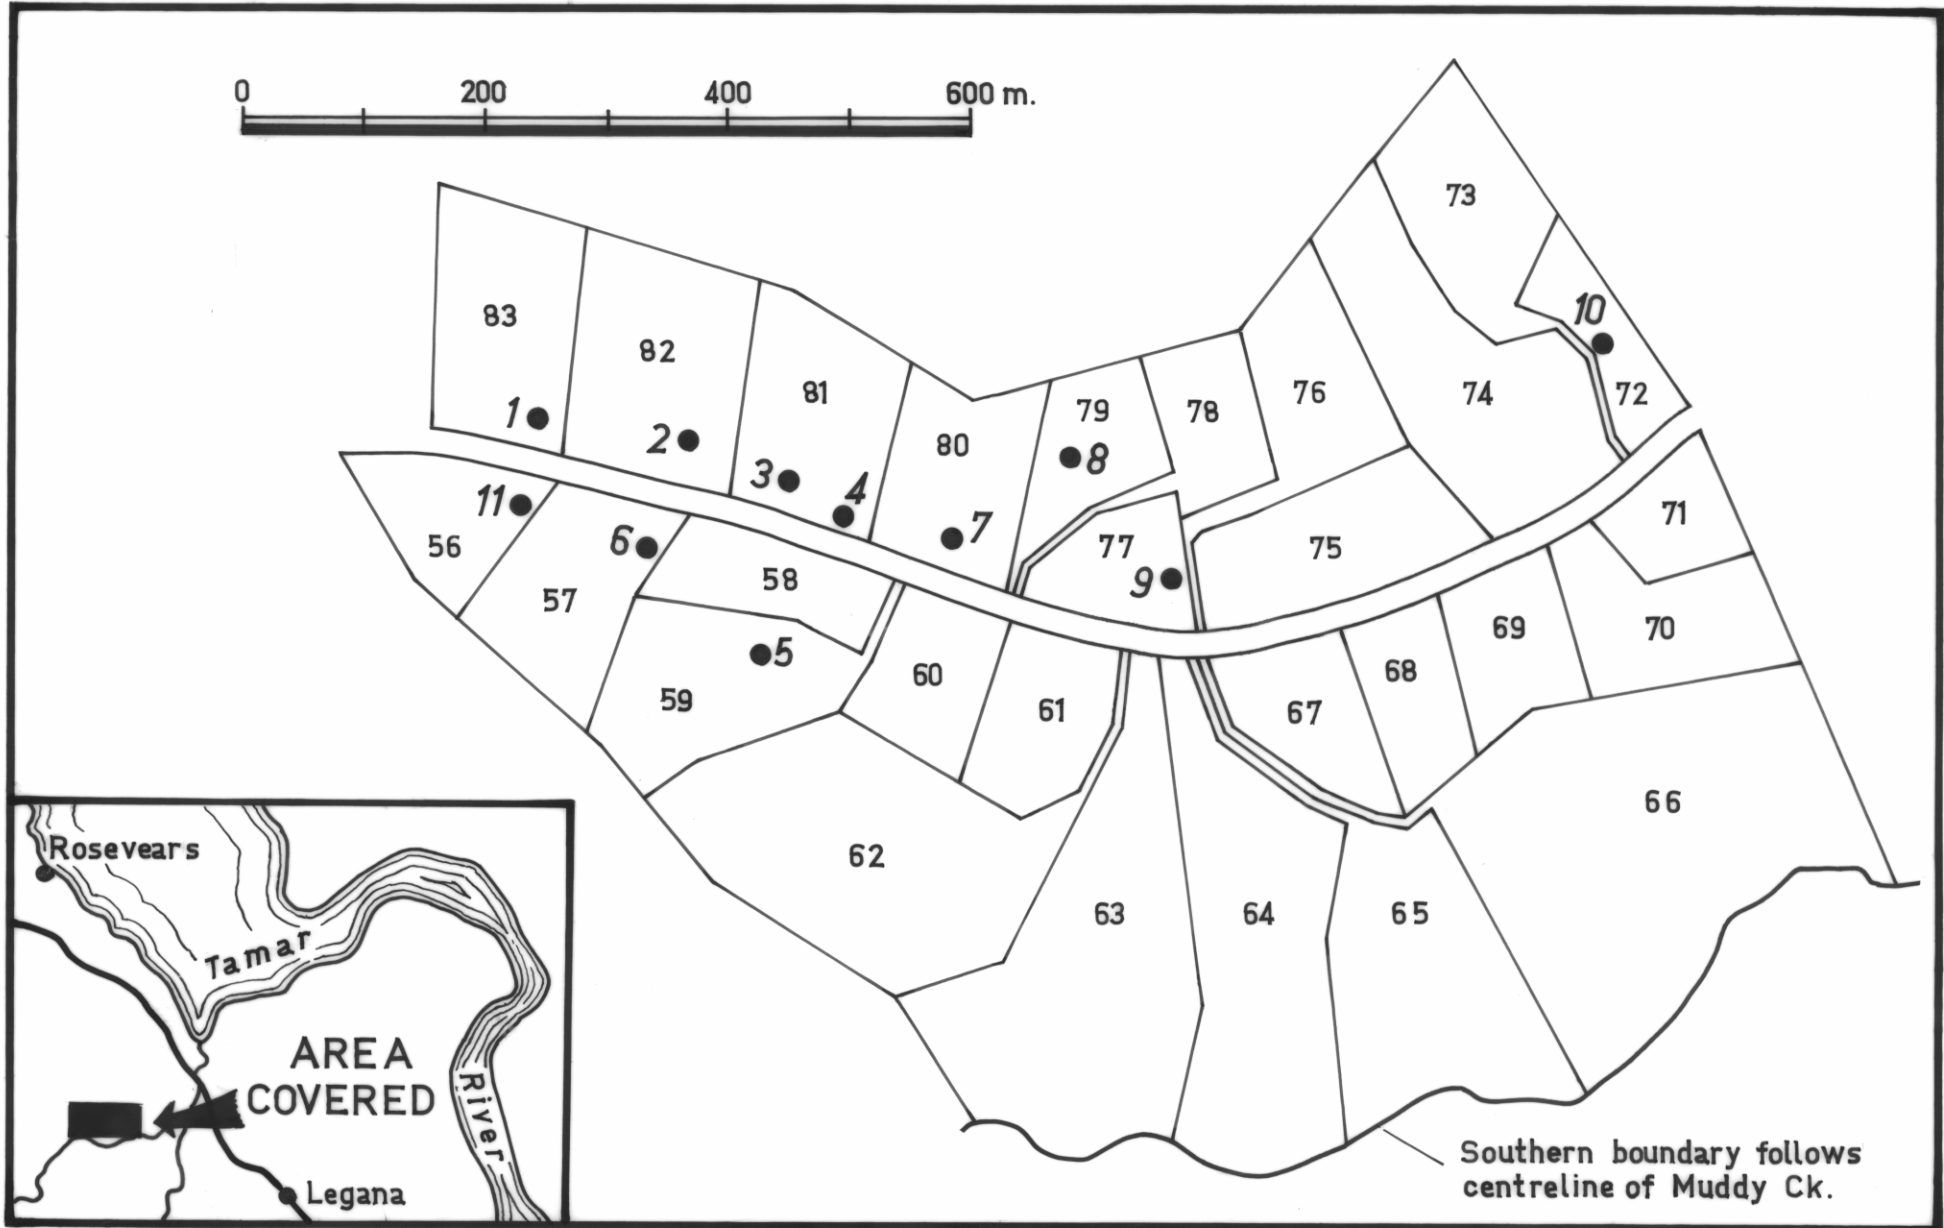

5219

479

5 cm

0 200 400 600 m.

Southern boundary follows centreline of Muddy Ck.