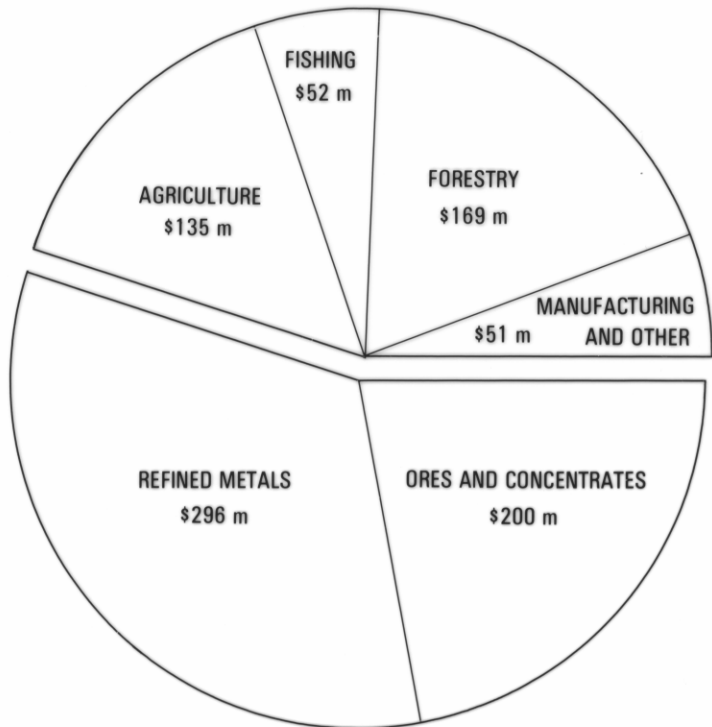

5228 C

509

5 cm

TASMANIAN EXPORTS

1985 - 86

\$903 MILLION

TOTAL MINING RELATED EXPORTS 54.9%