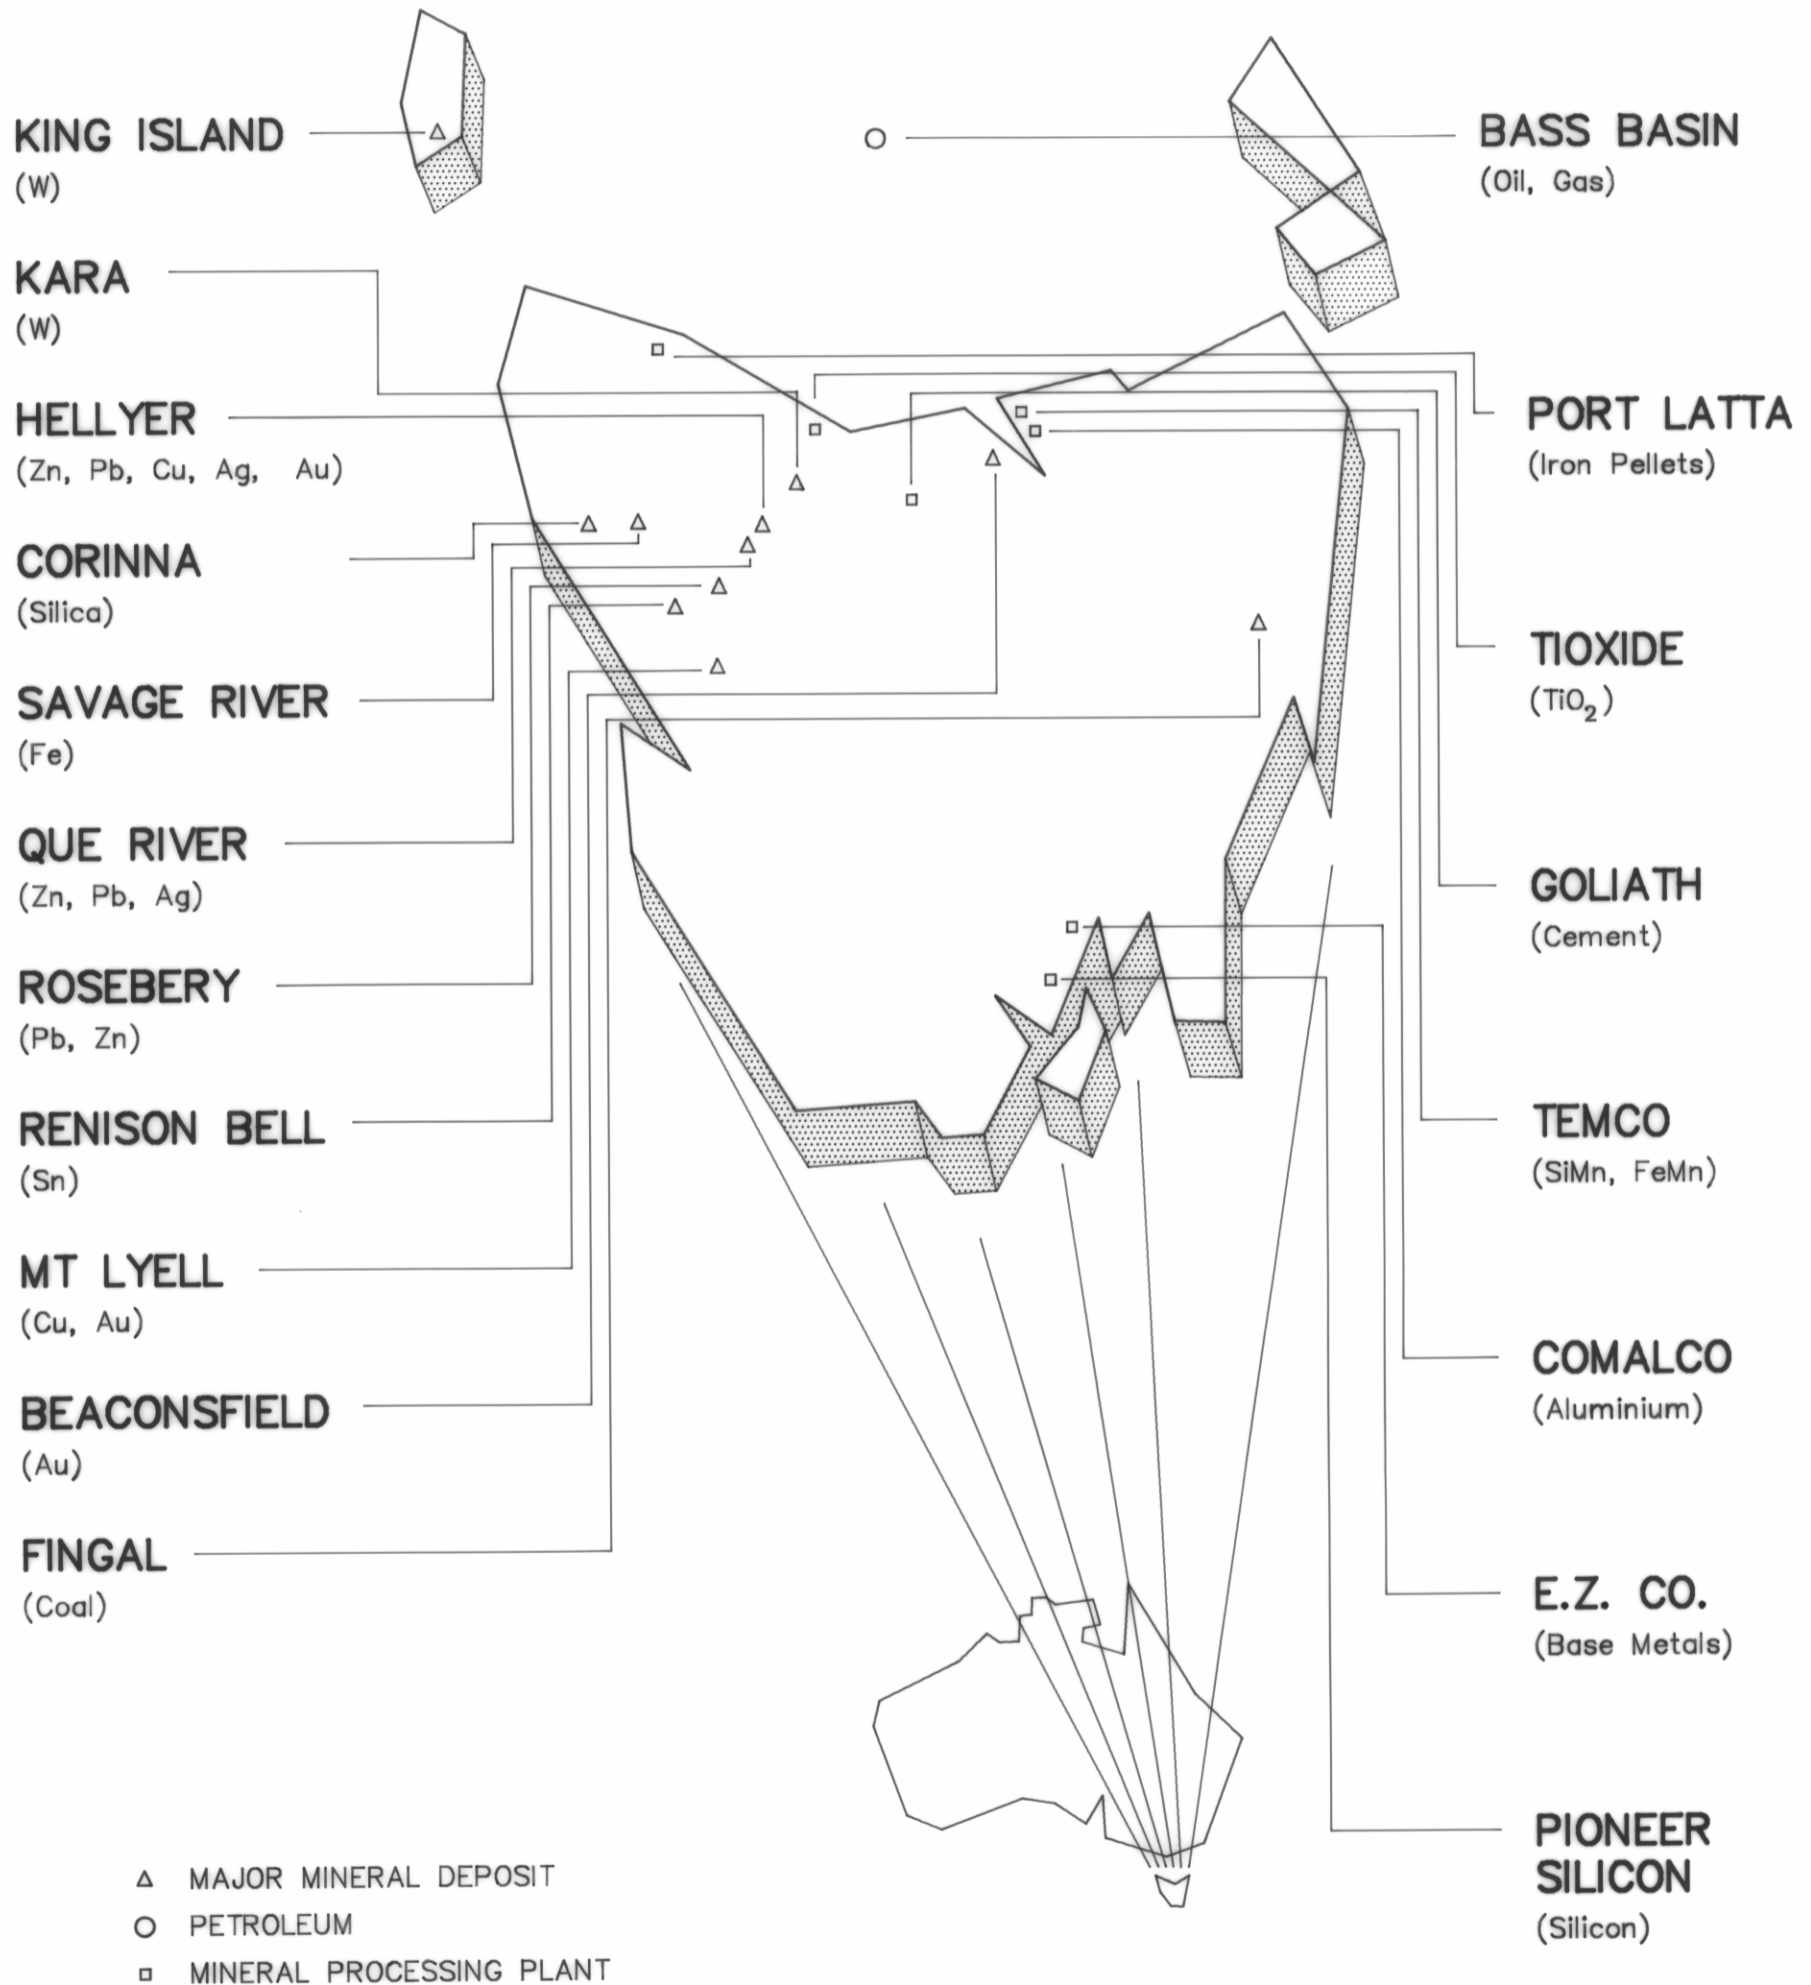

TASMANIA

THE MOST MINERALISED STATE

5228G

513

245
mm