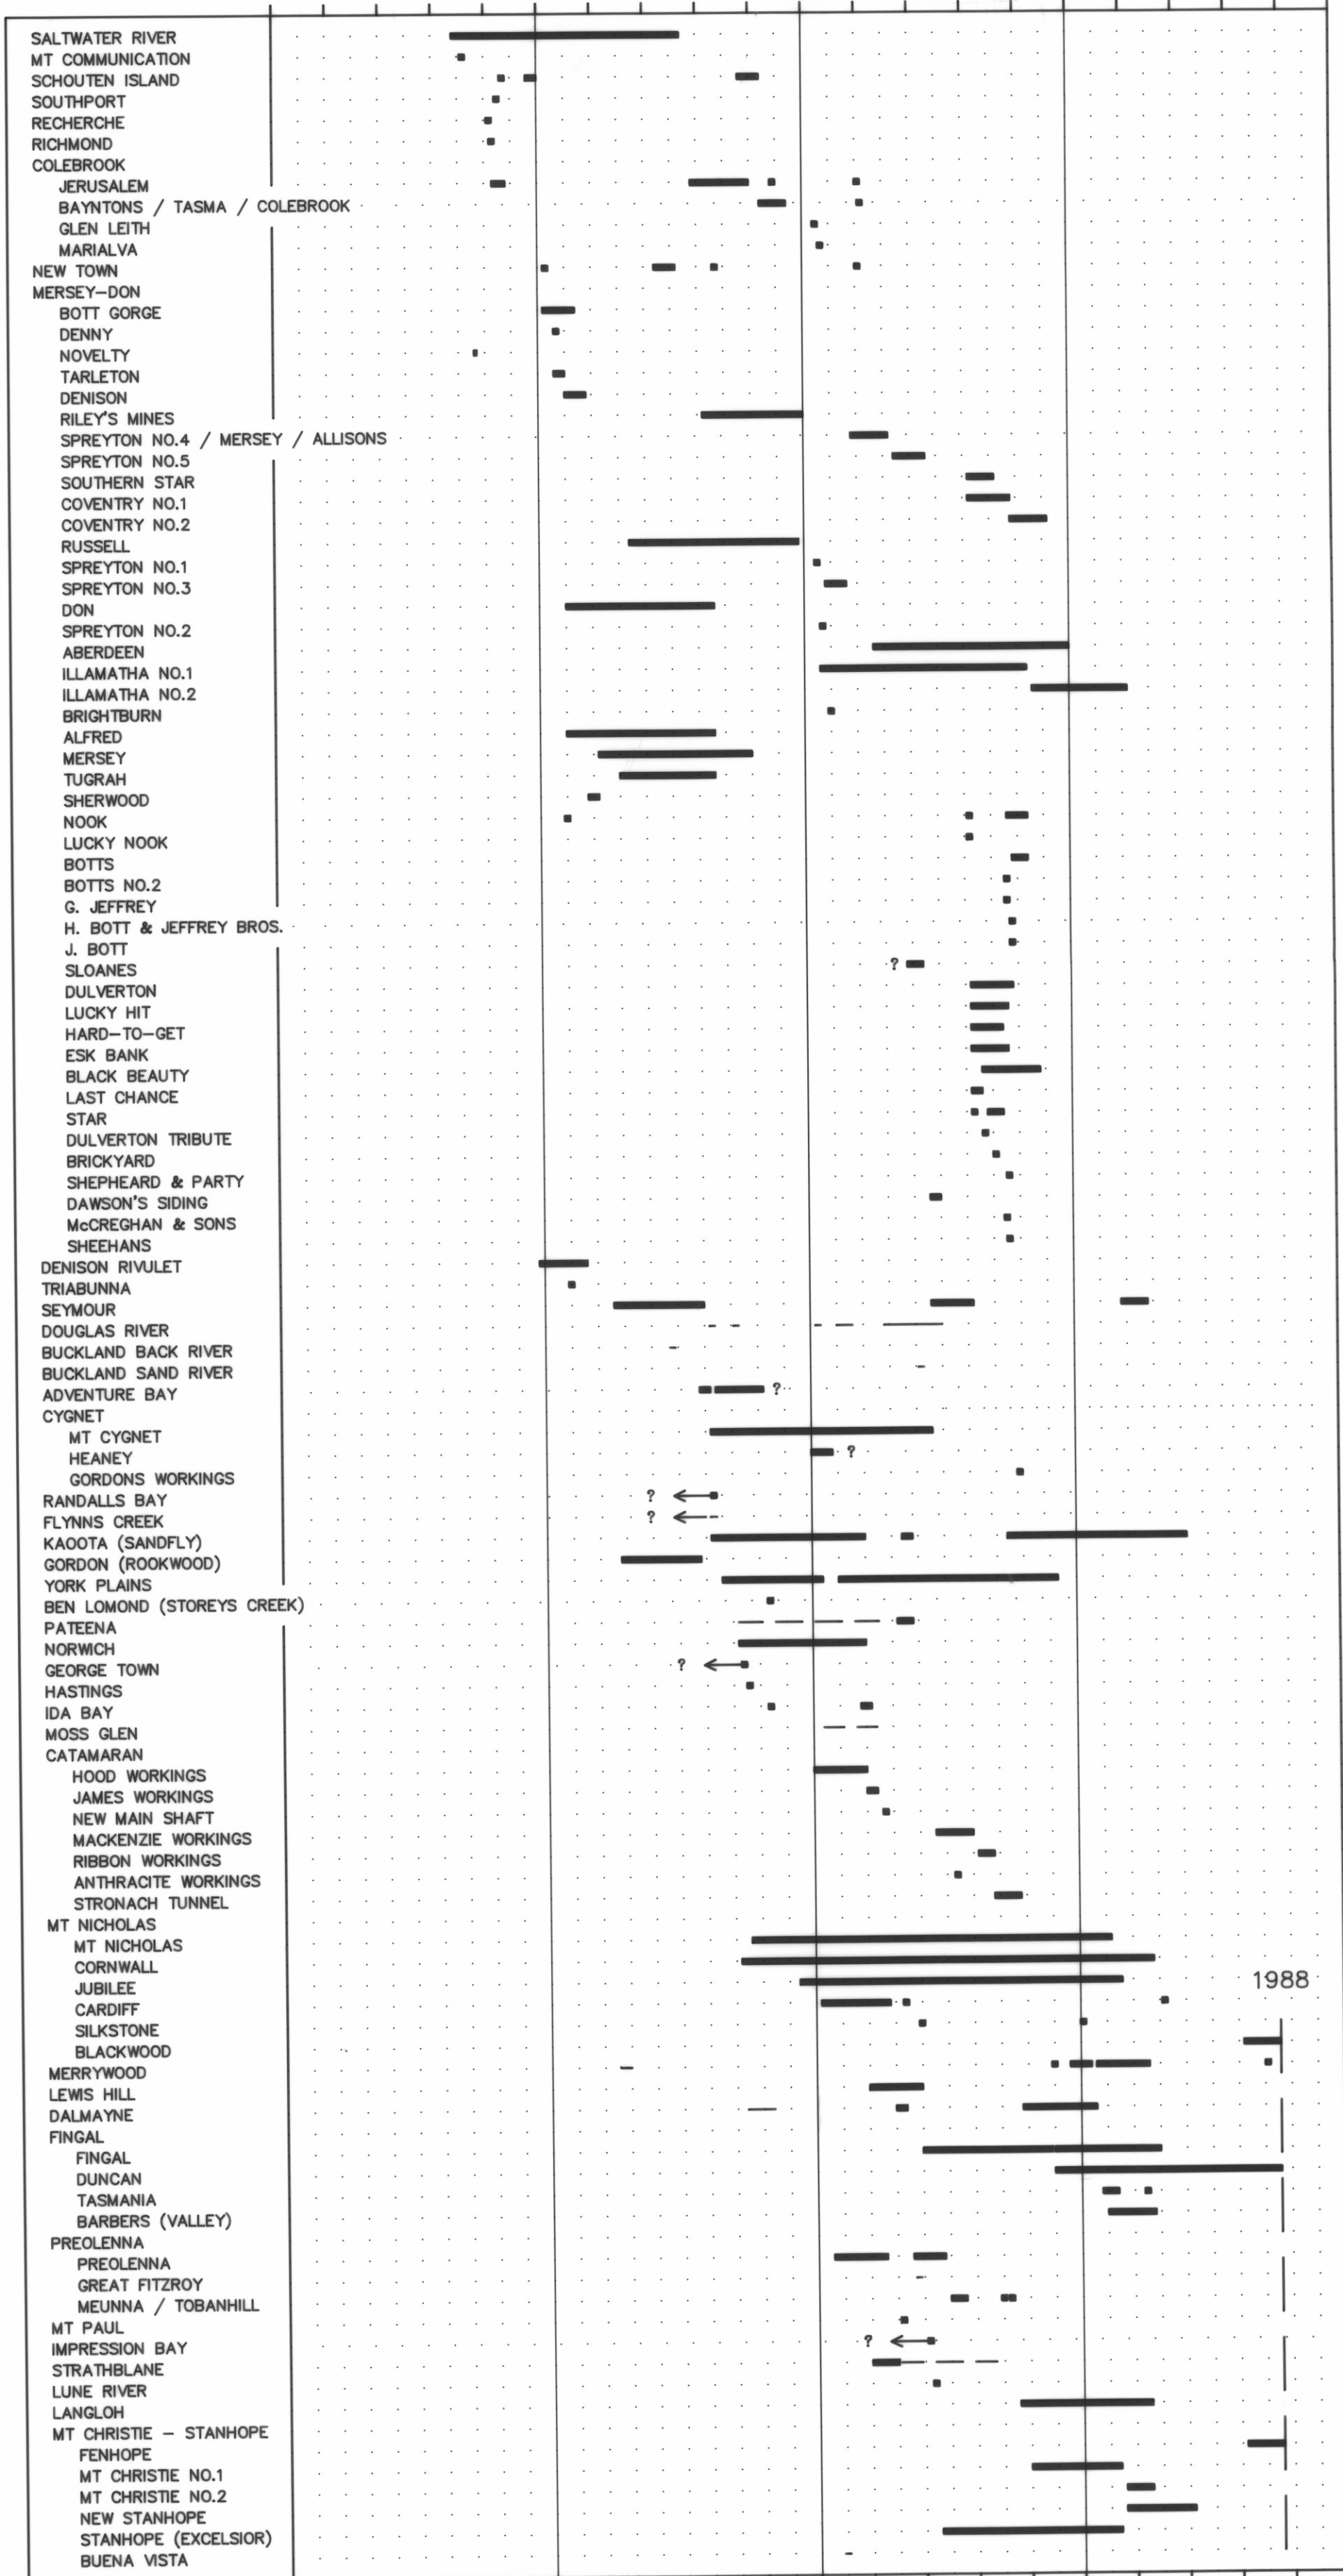

515

YEARS OF OPERATION OF TASMANIA'S COAL MINES

1800 1850 1900 1950 2000

————— MINING - - - - - PROSPECTING