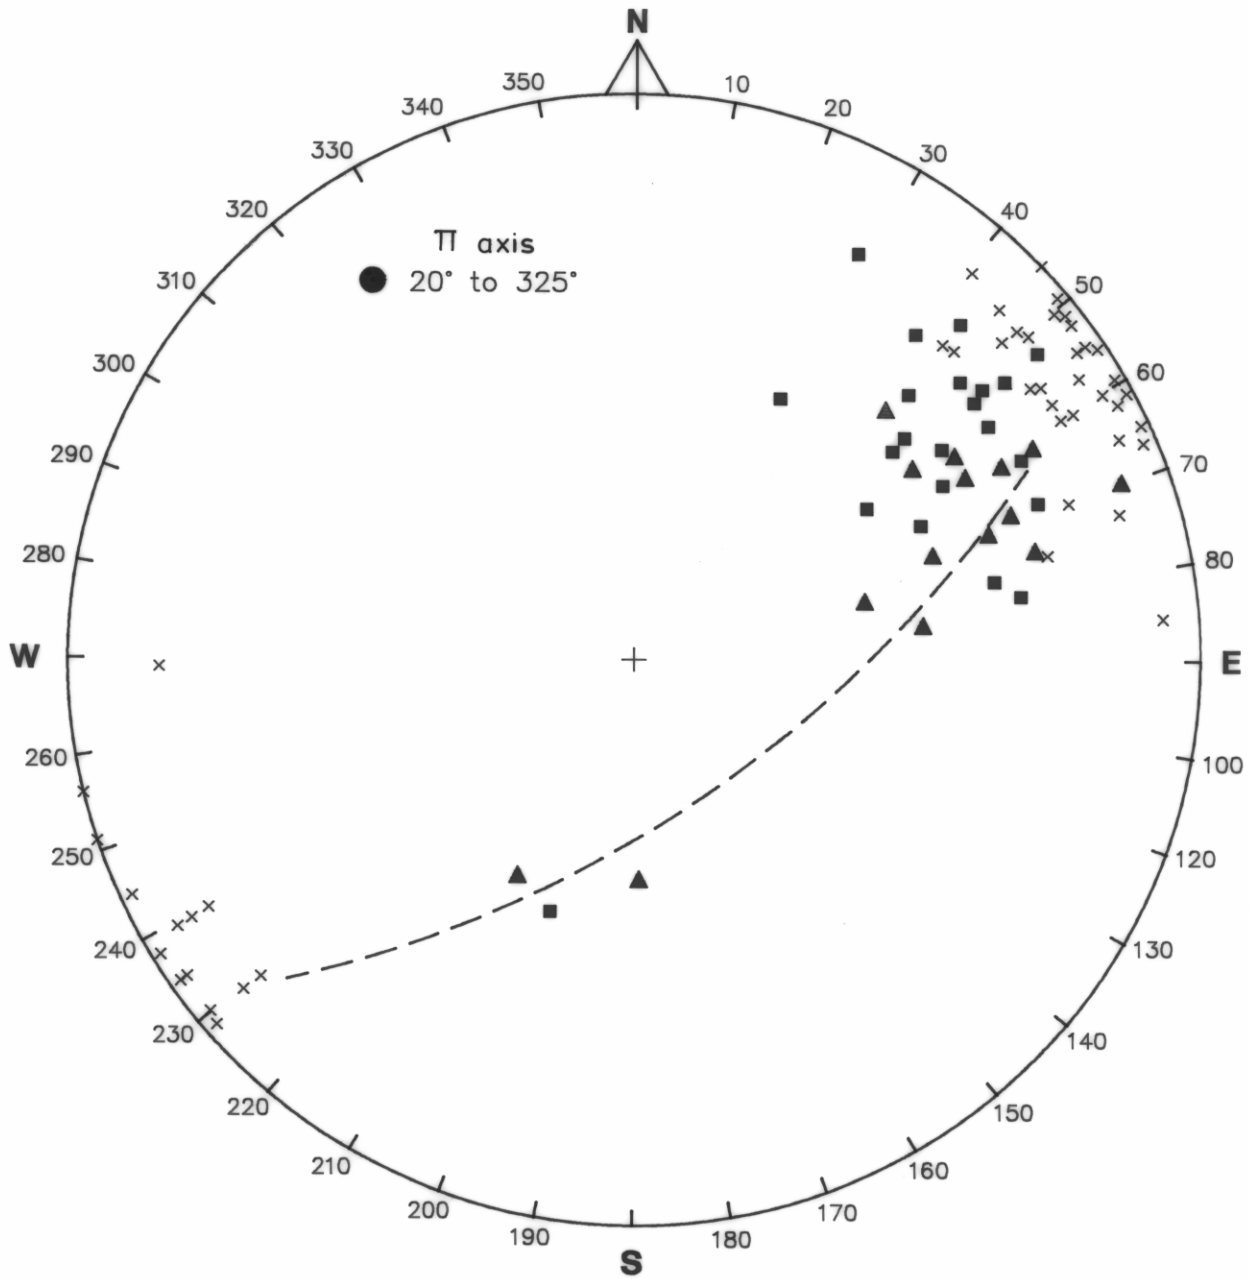

5 cm

5231 E

530

- ▲ Bedding - Owen, Dora Conglomerate
- Bedding - Sticht Range Formation
- × Cleavage undifferentiated

5231 E

LAKE DORA-LAKE SPICER AREA, STEREO PLOT OF STRUCTURE

BULLETIN 65 - FIG. 4
P.W.B. THESIS - FIG. 8