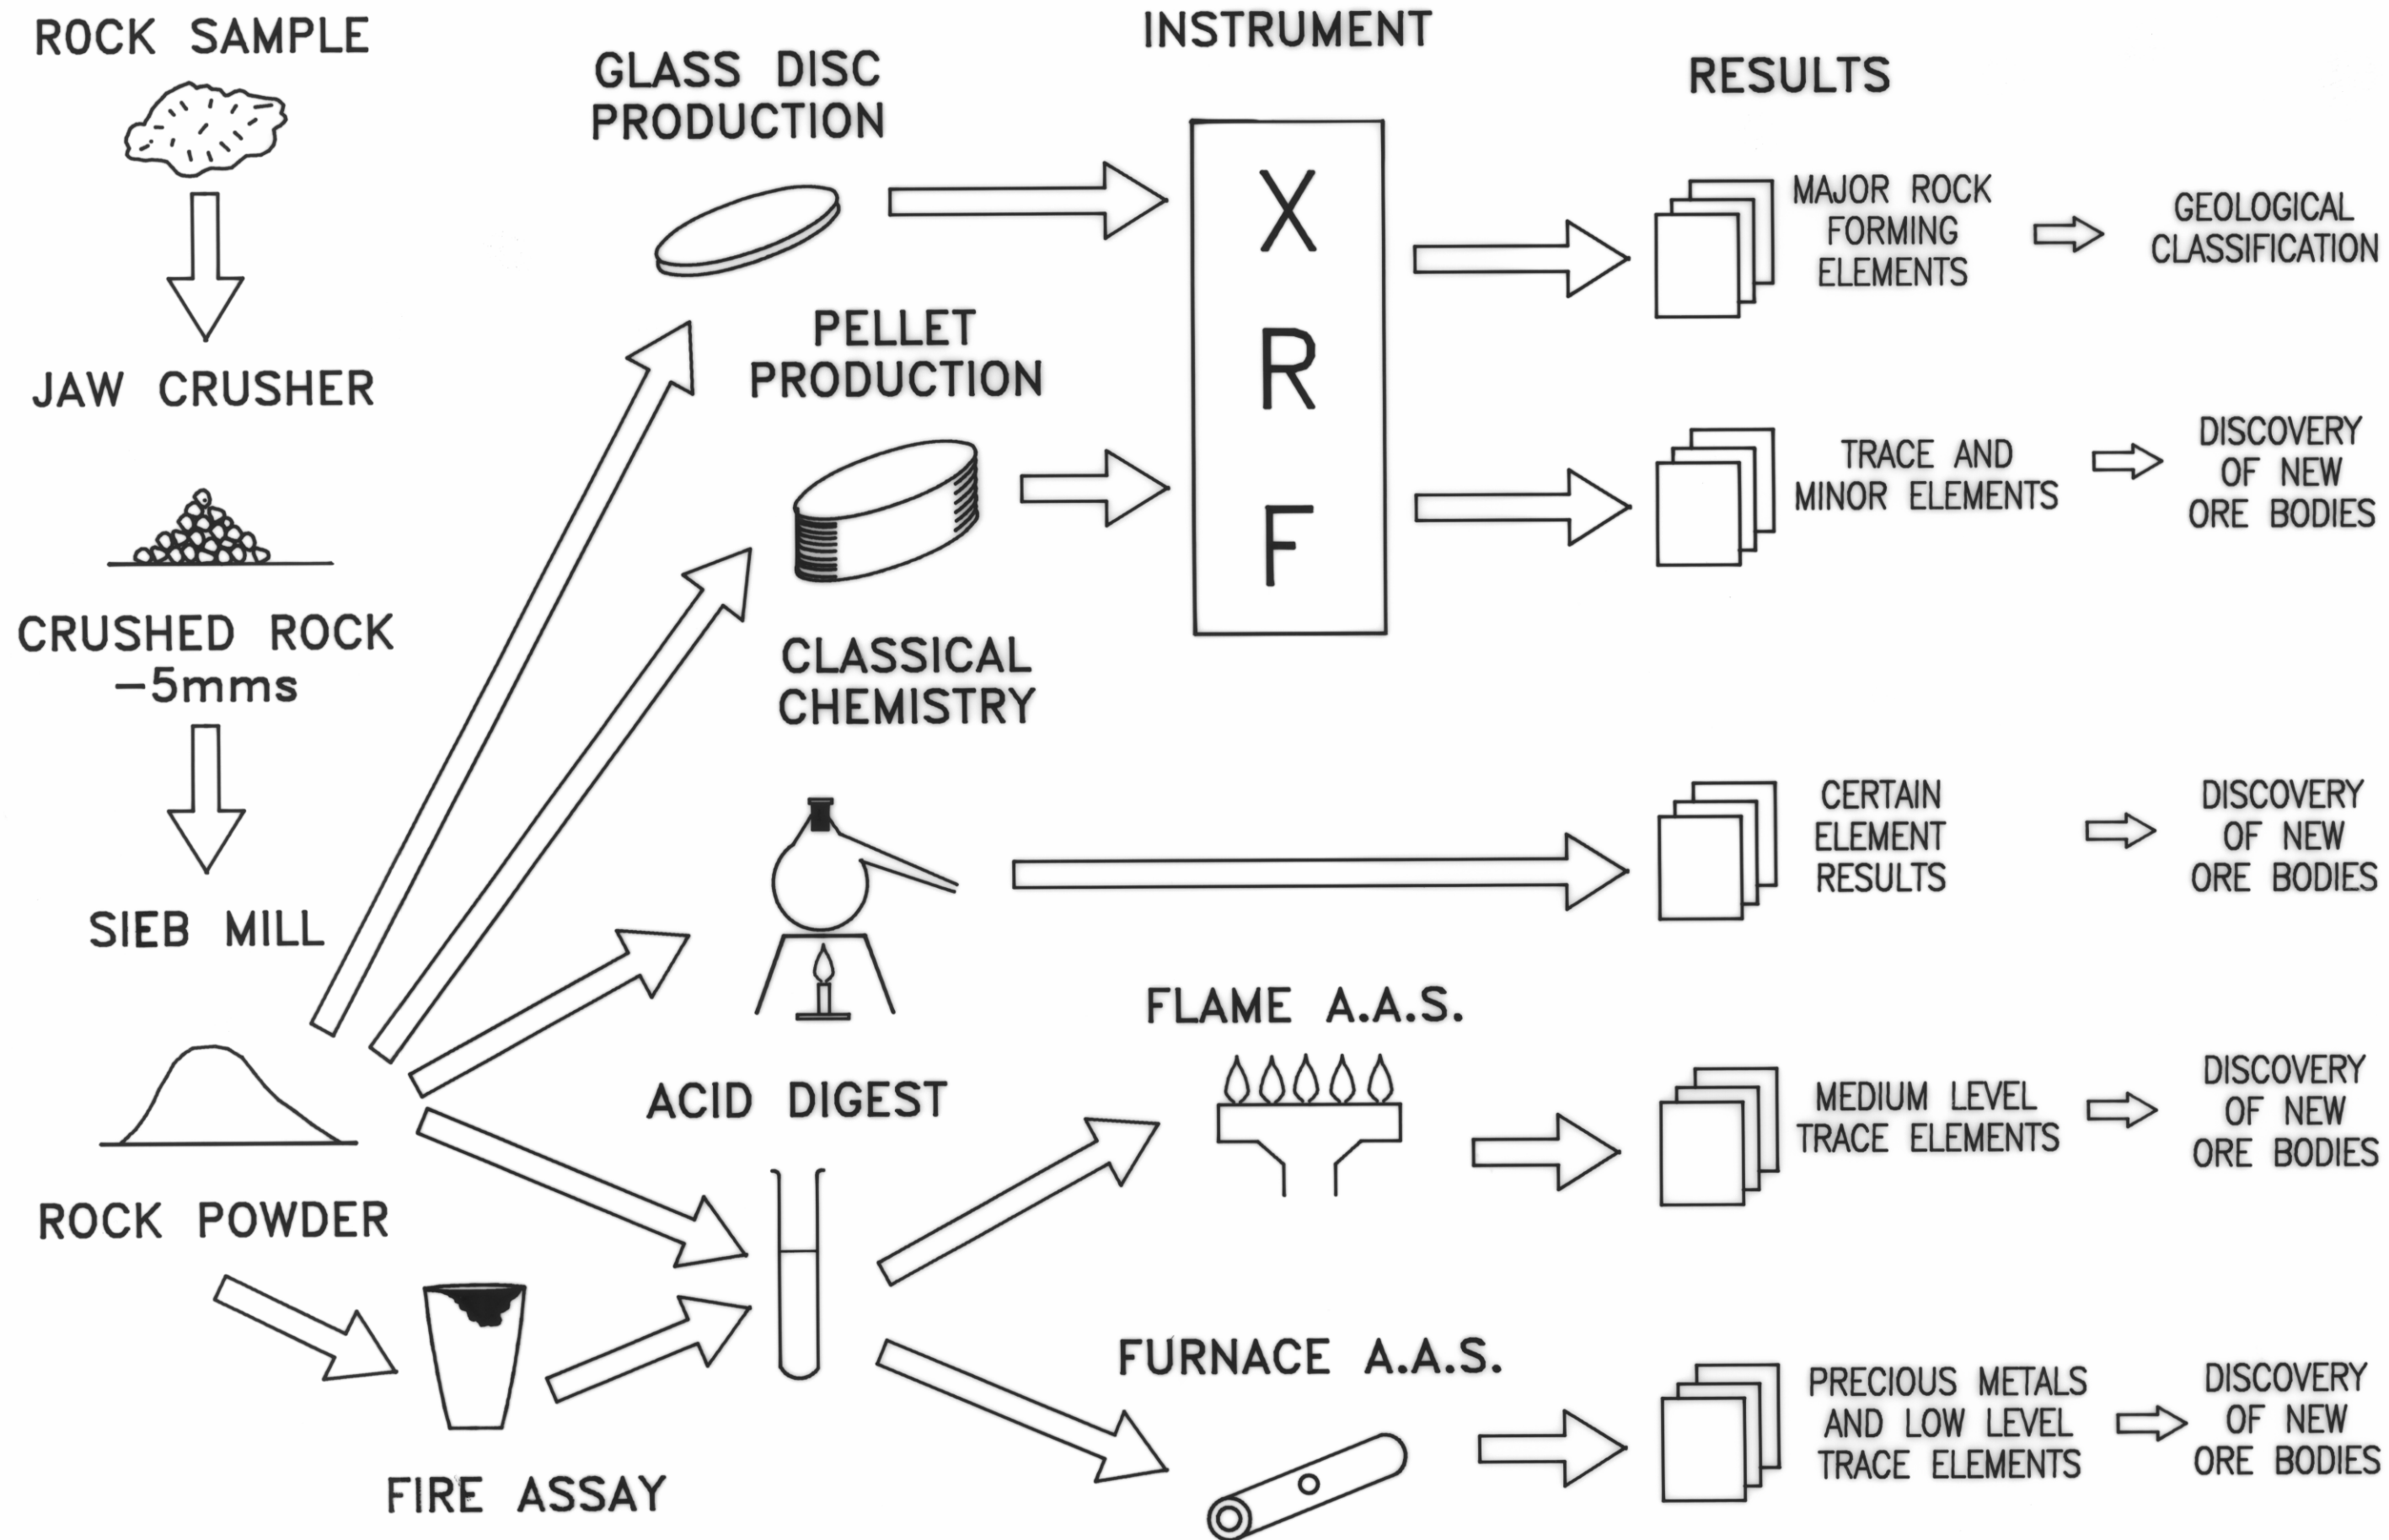

LABORATORY FLOW SHEET

5 cm

649

5259