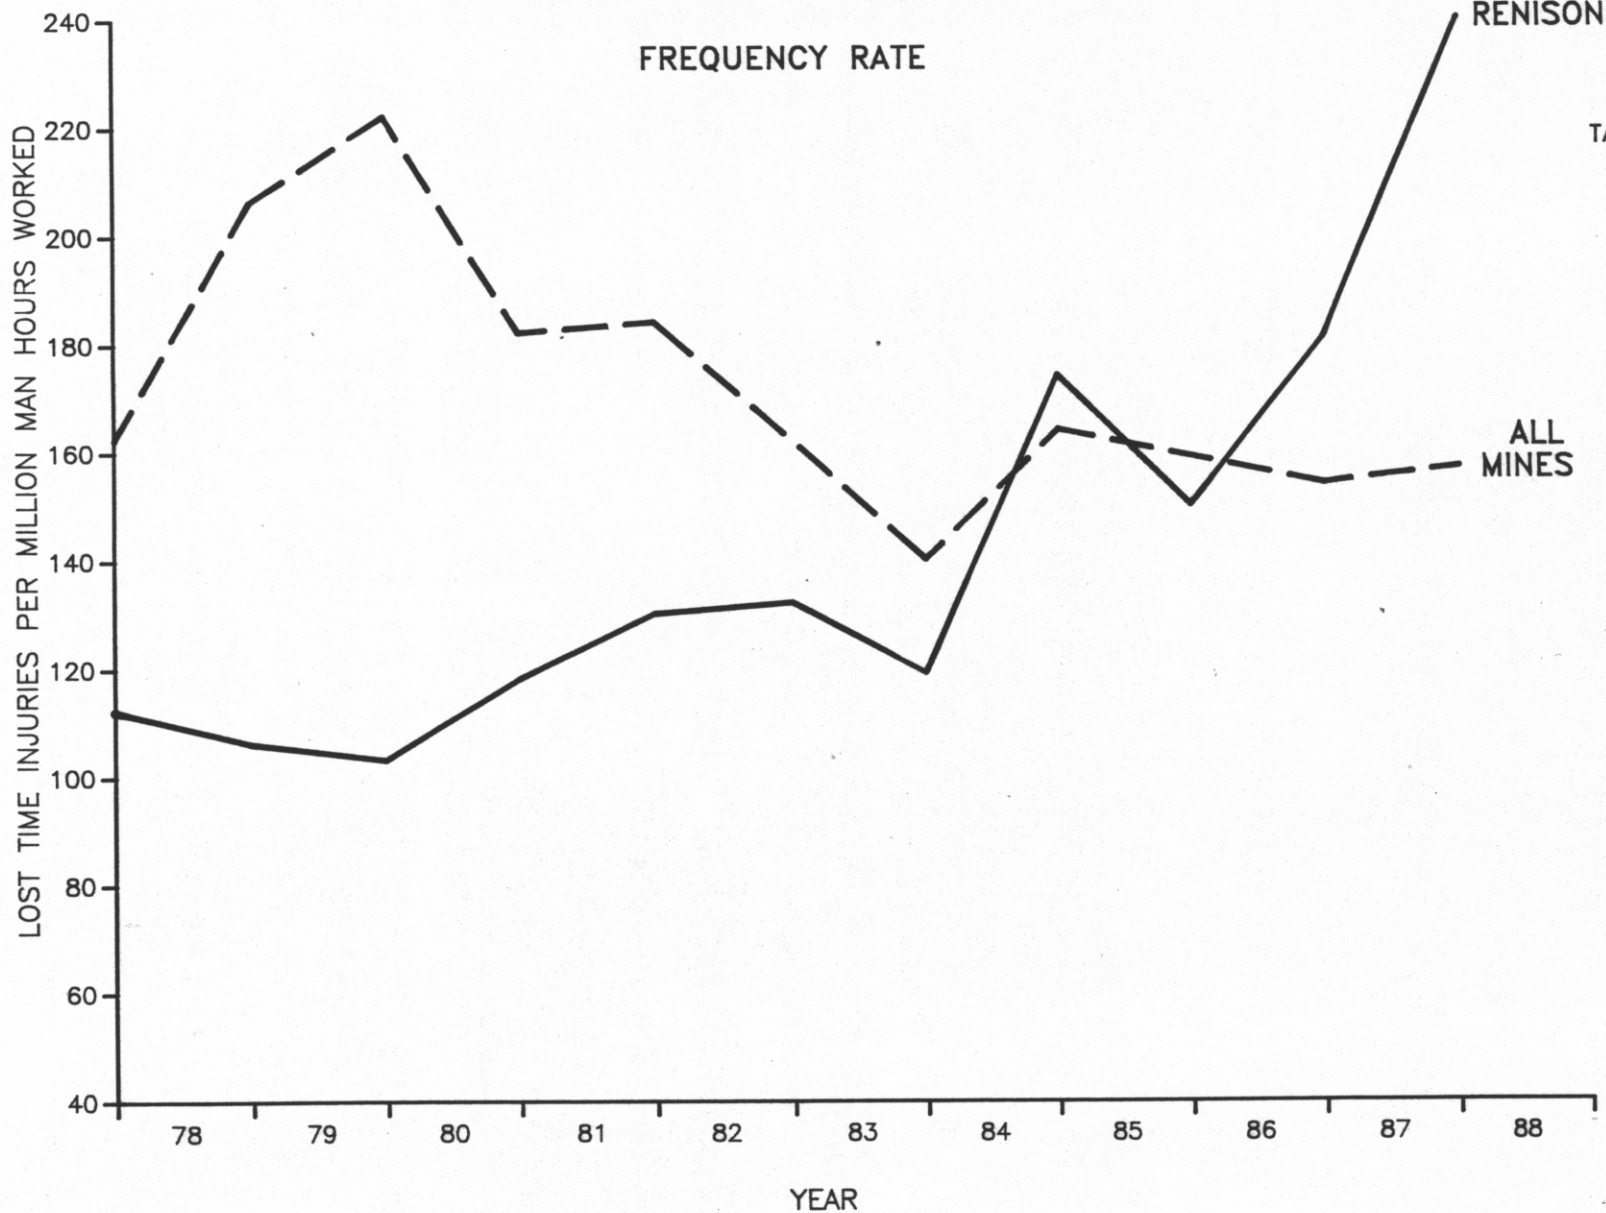

# ACCIDENT STATISTICS - MINES (MINES INSPECTION ACT 1968)

TASMANIA DEPARTMENT OF MINES

663

5261K