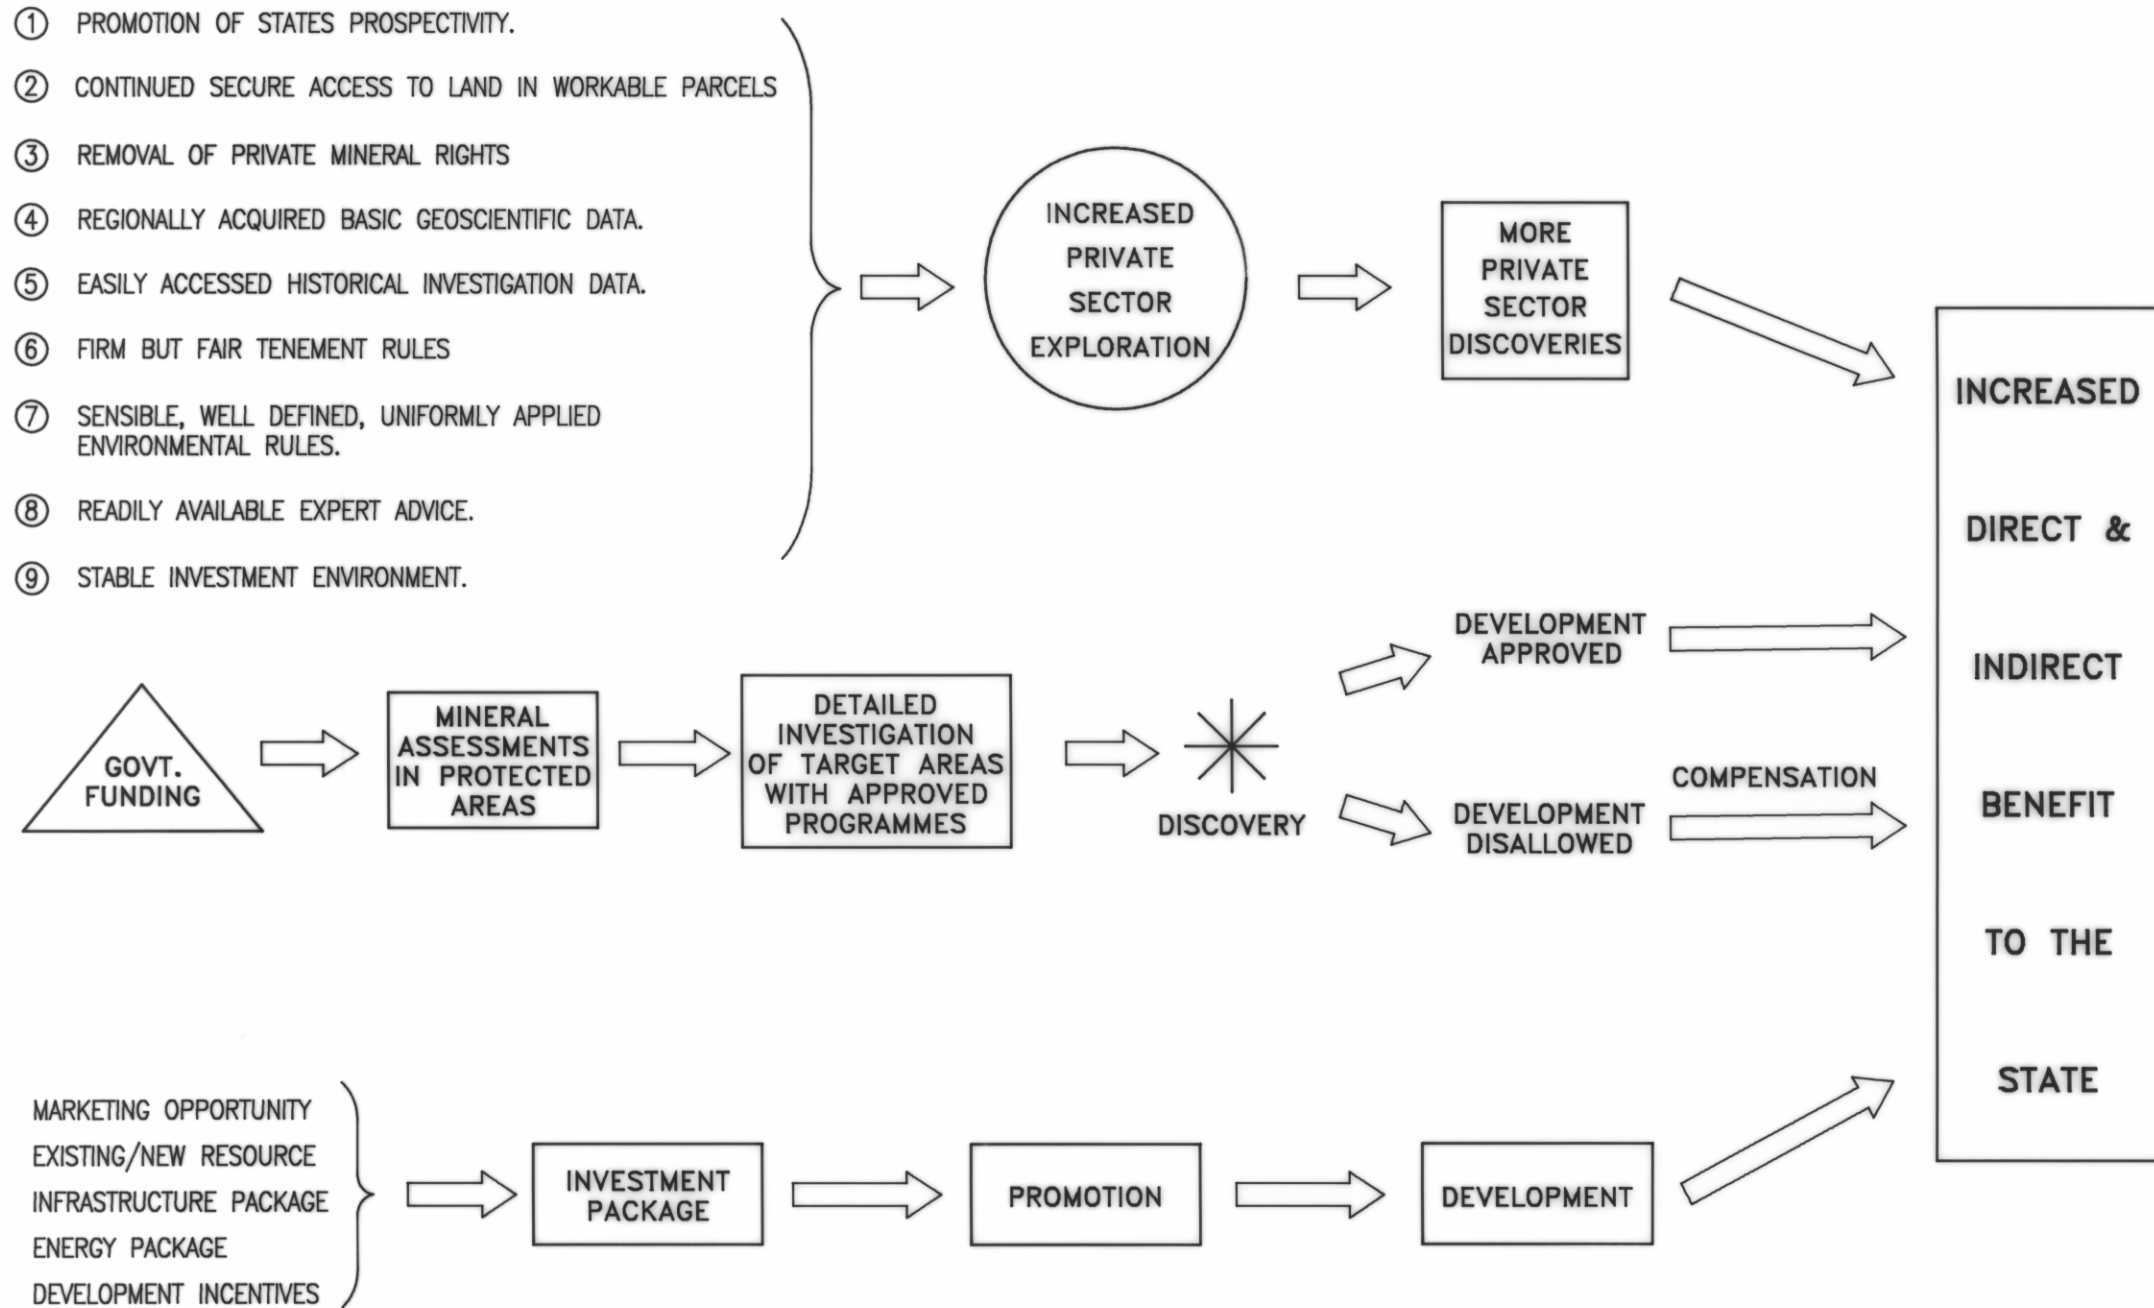

# MINING FEASIBILITY FLOW CHART

TASMANIA DEPARTMENT OF MINES OVERHEAD PROJECTOR DIAGRAM R.HARGREAVES 5264

Also used in a report to state Cabinet titled "DRAFT MINING & MINERAL PROCESSING STRATEGY" Sept. 1988