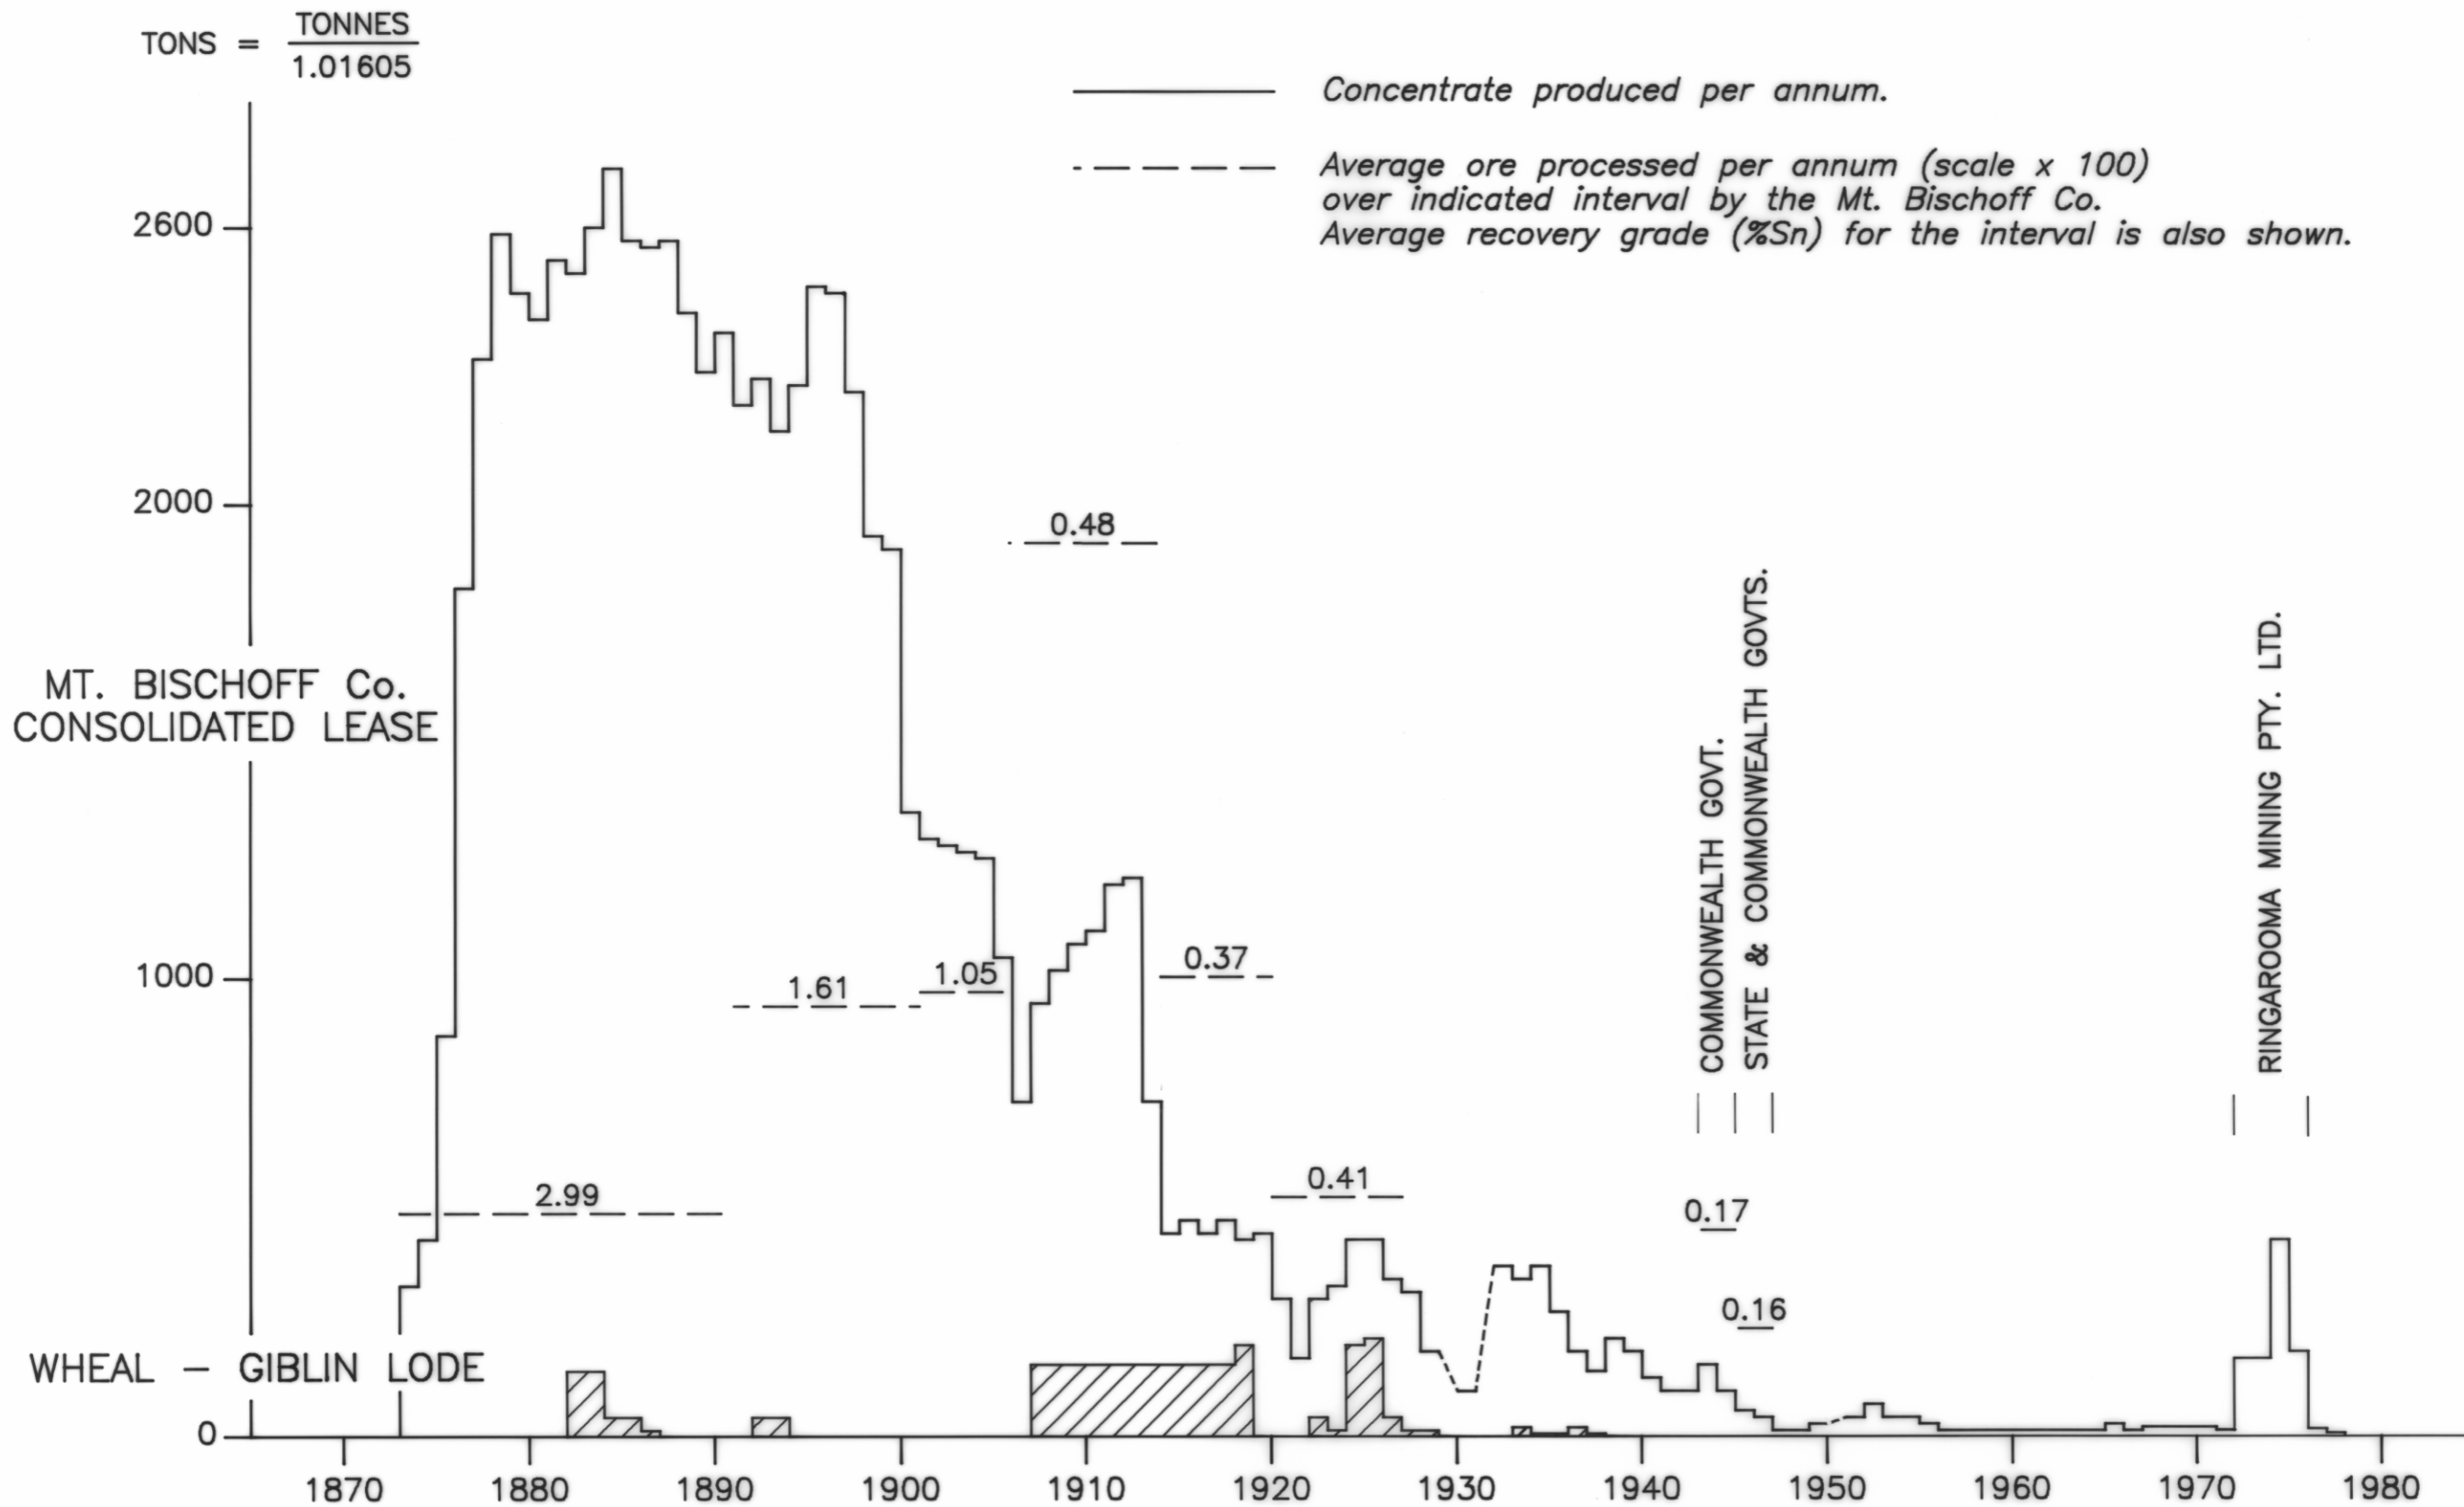

ORE AND CONCENTRATE PRODUCTION 1873 - 1978 MT. BISCHOFF TIN FIELD

TASMANIA DEPARTMENT OF MINES ST. VALENTINES EXPL. NOTES AUTHOR N.J.TURNER

5271

701

5271