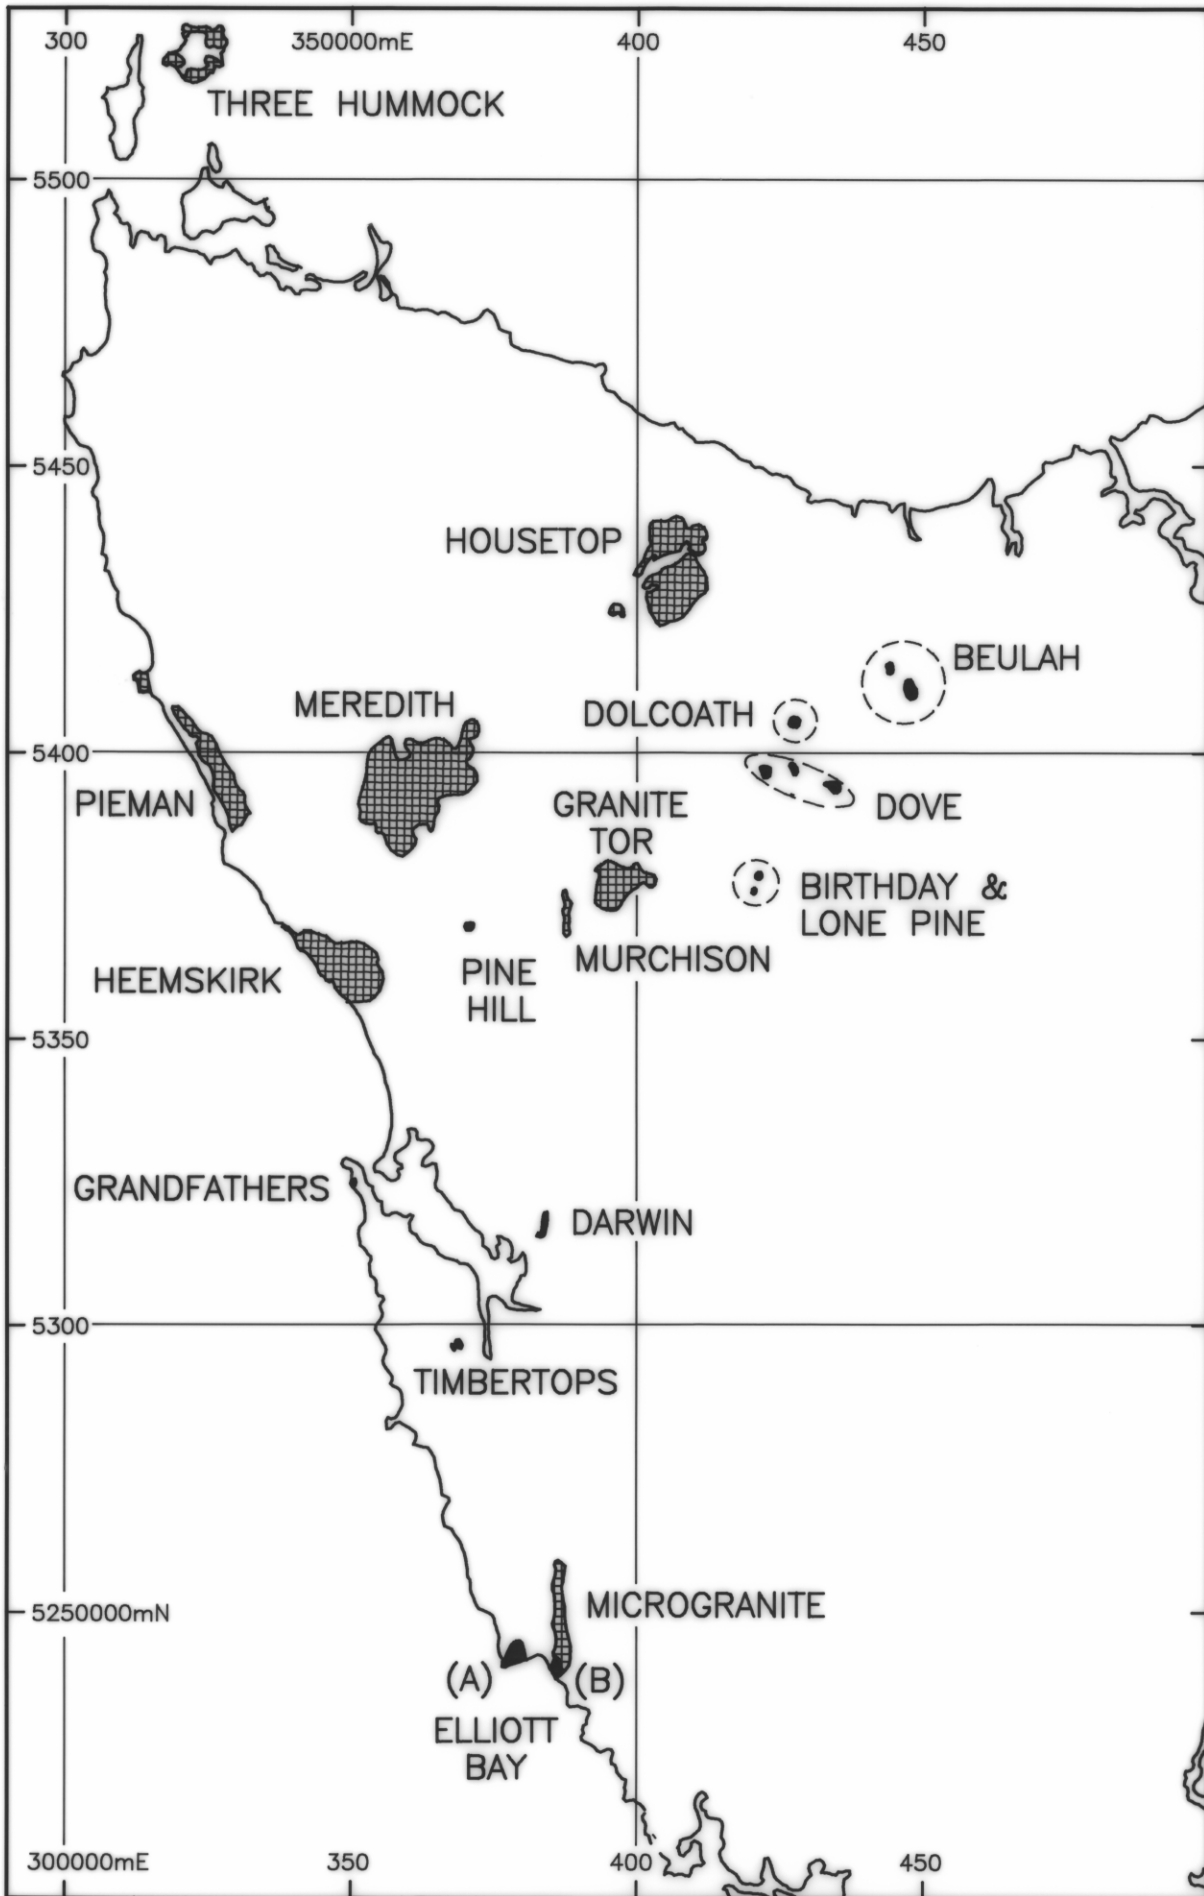

GRANITE OUTCROPS – WEST & NW TASMANIA

TASMANIA DEPARTMENT OF MINES, BULLETIN 66, AUTHOR: R.G RICHARDSON

FIGURE 1

5289 B

742

5289B