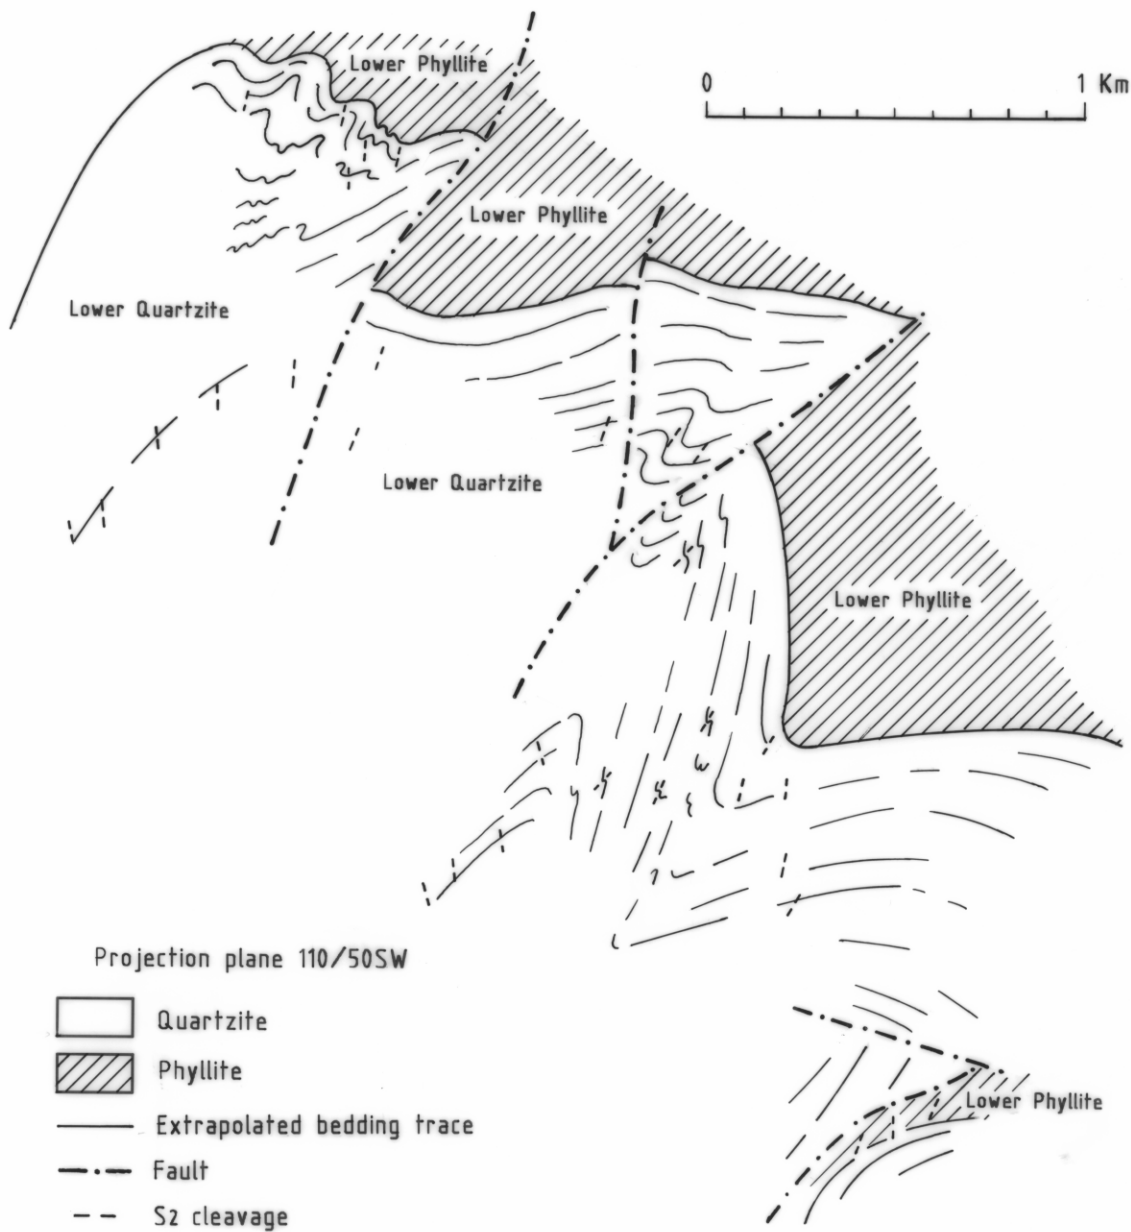

24

5 cm

5294BJ

807

FIG. 21+

(M. McCLENAGHAN)

DOWN PLUNGE PROFILE, DOMAINS 4-7, PLEIADES RANGE (HUNTLY EXP. RPT.)