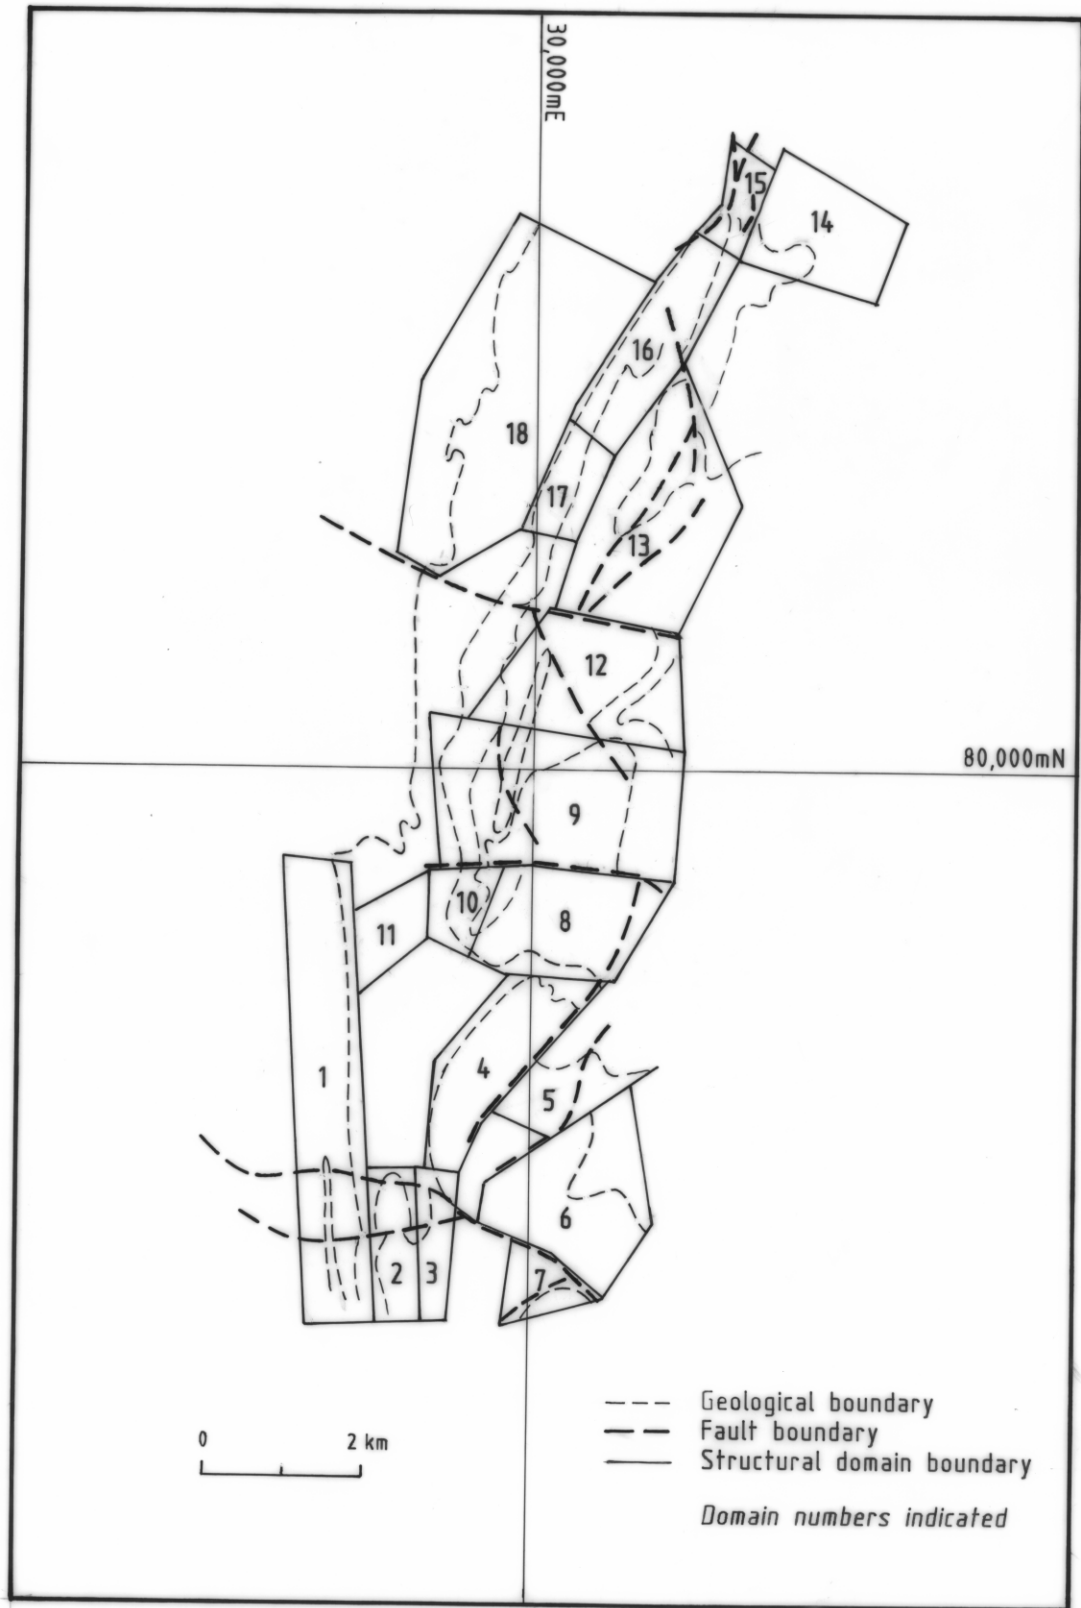

STRUCTURAL DOMAINS IN THE PLEIADES RANGE

772

FIG. 3

MUTCH.
H = 2.6
L = 80°