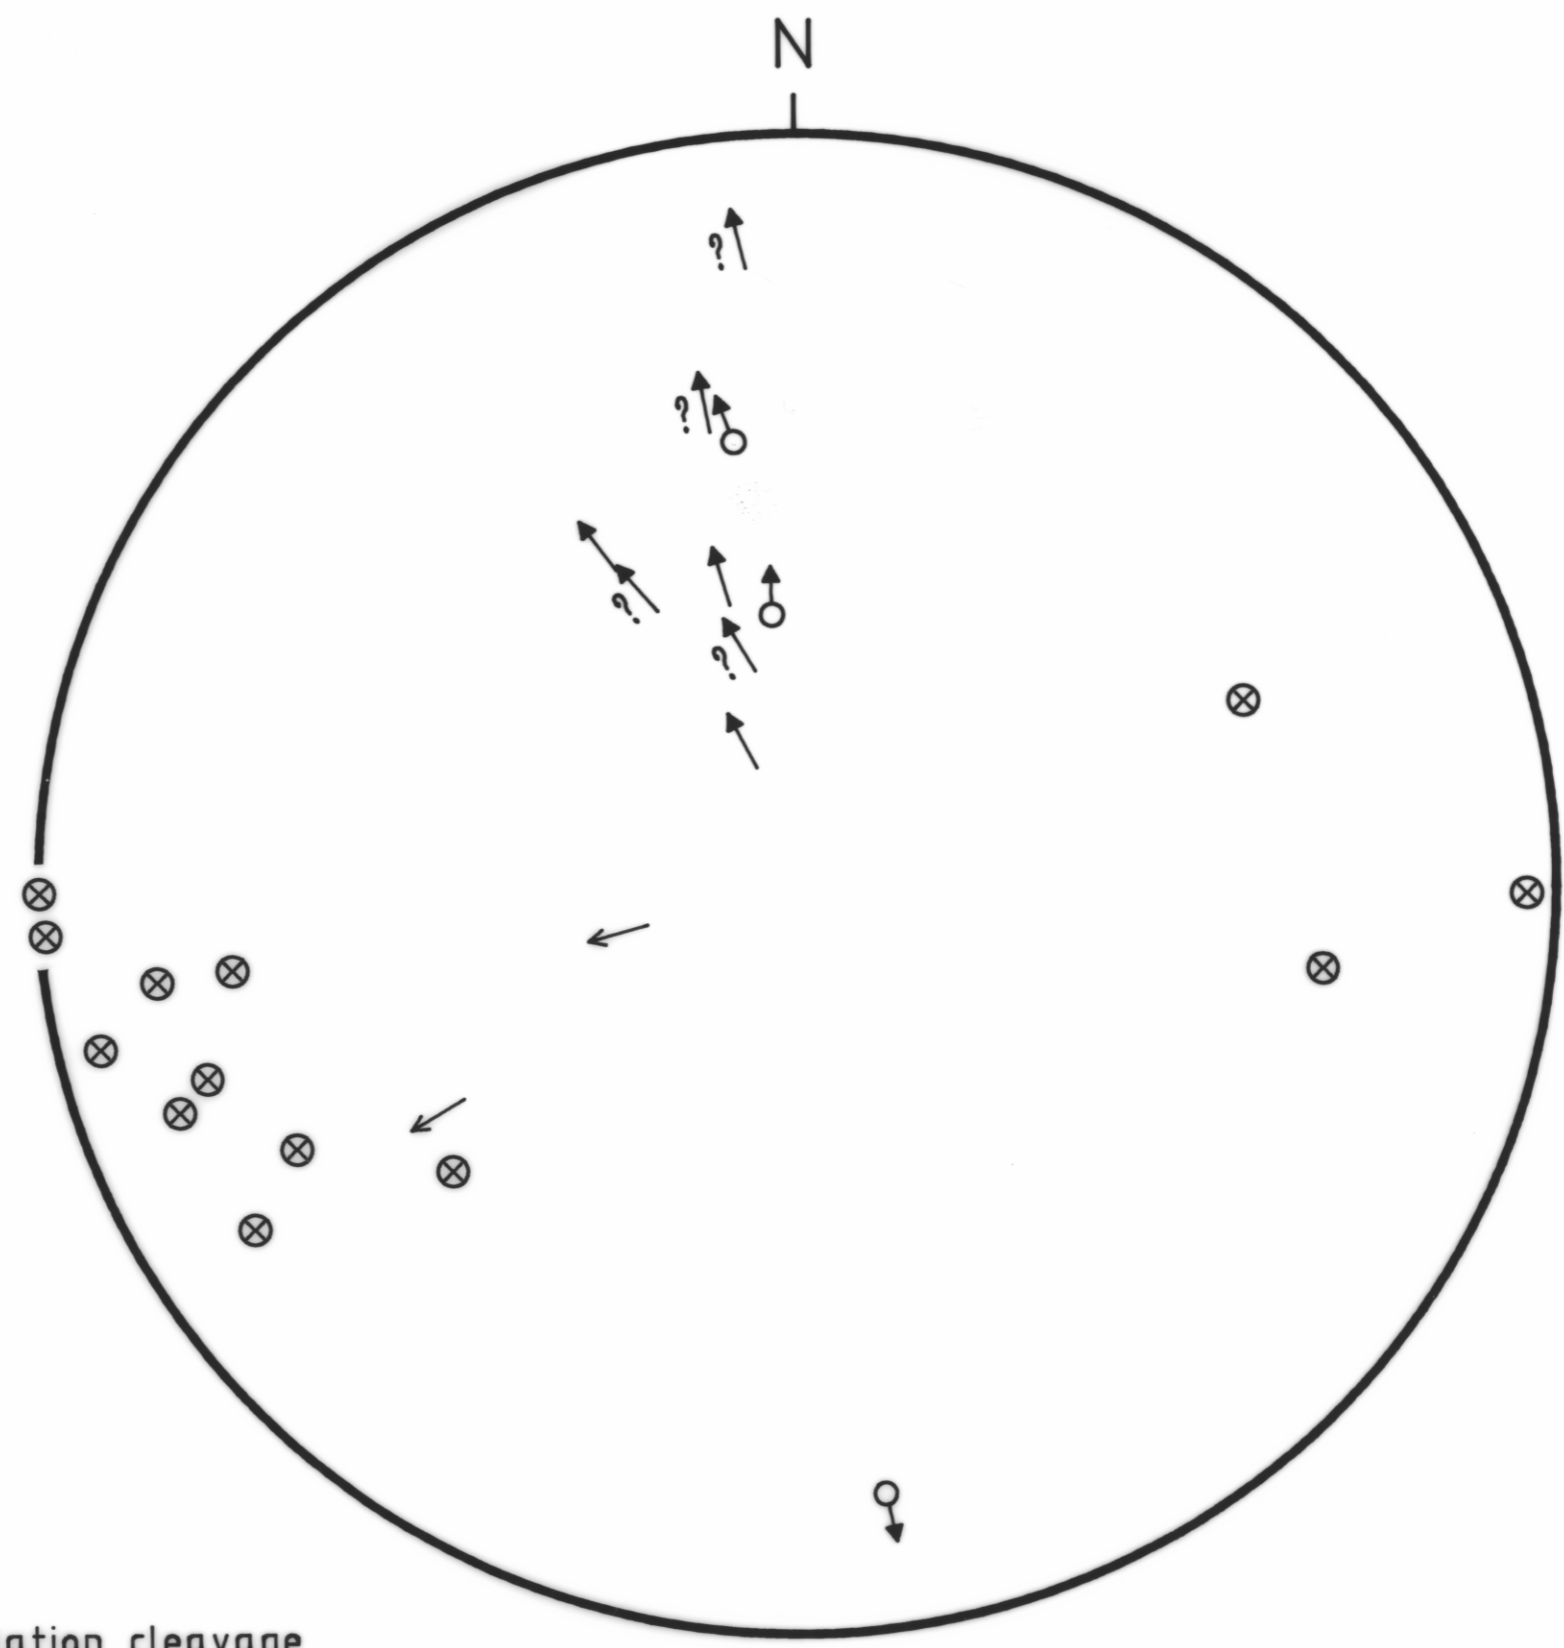

C:\ROBERT\NH4 25/11/87 - 11:07 AM

- ⊗ measurements of crenulation cleavage
- ⊙ fold hinge in S_0 with associated crenulation cleavage
- ↙ fold hinge in S_1 with associated crenulation cleavage
- ↙? fold hinge in S_0 or S_1 with associated crenulation cleavage
- ↙ fold hinges of later deformation

NH4