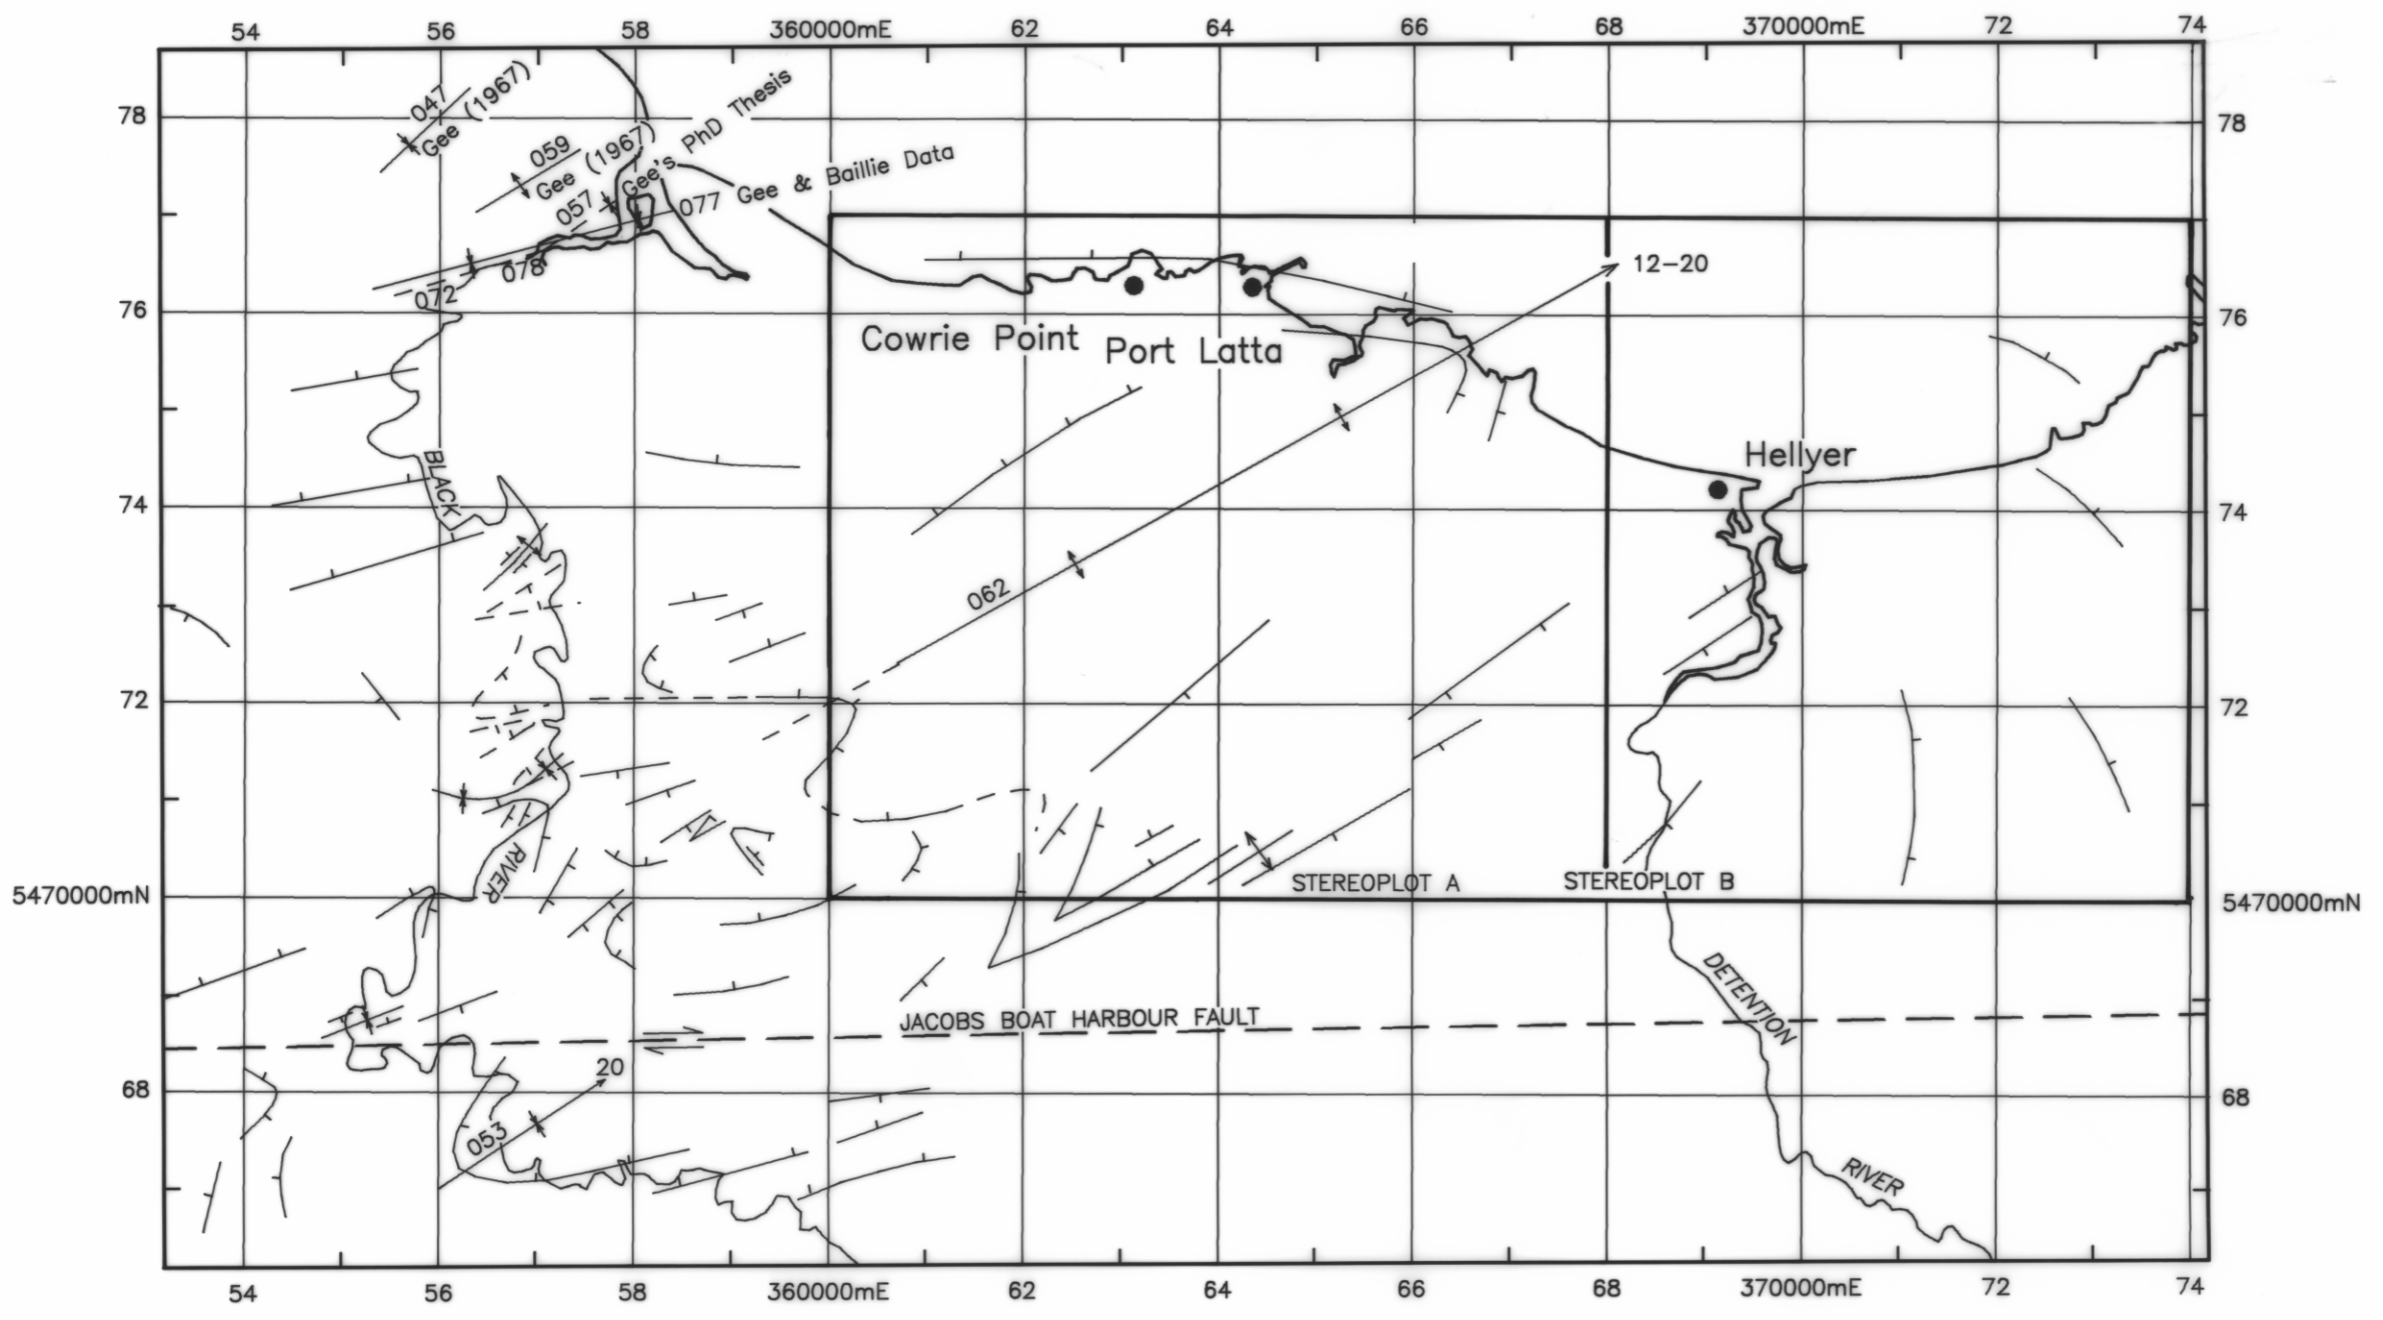

5 cm

FOLDING IN THE COWRIE SILTSTONE, NE & NTH OF THE JACOBS BOAT HARBOUR FAULT
FIGURE 22
TASMANIA DEPARTMENT OF MINES, SMITHTON EXPL. REPORT. DRAFTSPERSON: ASM
AUTHOR: P.G. LENNOX
5296V

5 cm

861

5296 V