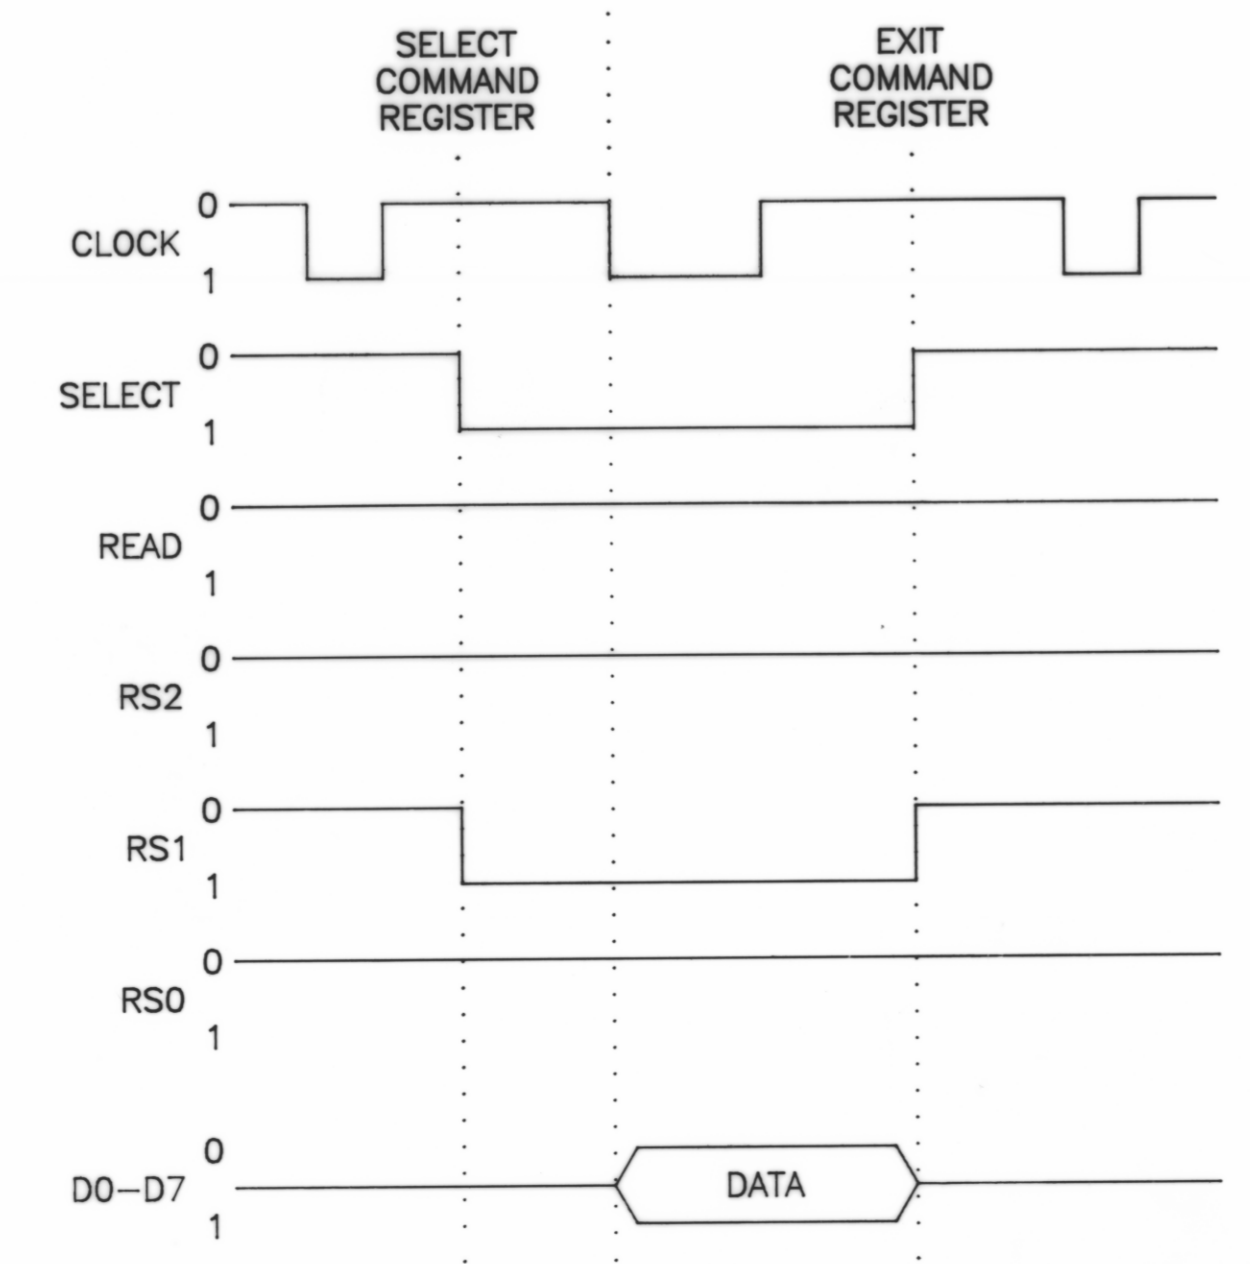

5 cm

**TIMING DIAGRAM FOR SELECT ERROR STATUS REGISTER
(1)**

**TIMING DIAGRAM FOR SELECT INTERRUPT STATUS REGISTER
(2)**

**TIMING DIAGRAM FOR SELECT CASSETTE STATUS REGISTER
(3)**

**TIMING DIAGRAM FOR SELECT ERROR STATUS REGISTER
(4)**

**TIMING DIAGRAM FOR SELECT COMMAND REGISTER
(5)**

**TIMING DIAGRAM FOR SELECT WORD COUNT REGISTER
(6)**

**TIMING DIAGRAM FOR SELECT DATA BUFFER REGISTER
(7)**

869
5299 B