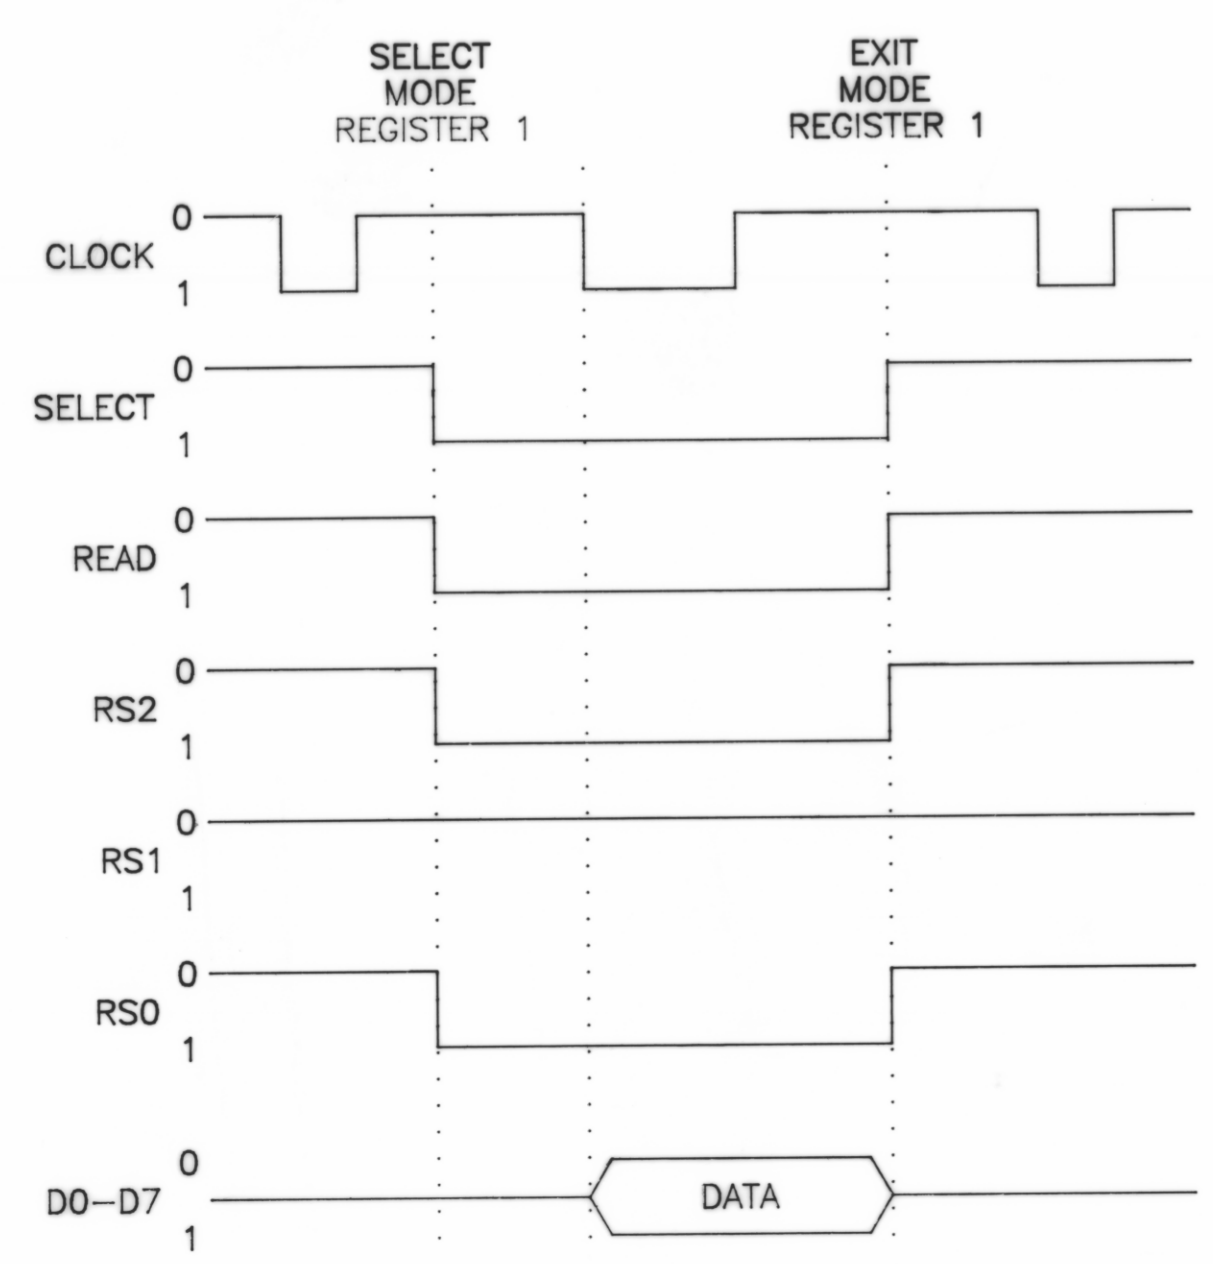

5 cm

**TIMING DIAGRAM FOR SELECT ERROR STATUS REGISTER
(1)**

**TIMING DIAGRAM FOR SELECT INTERRUPT STATUS REGISTER
(2)**

**TIMING DIAGRAM FOR SELECT CASSETTE STATUS REGISTER
(3)**

**TIMING DIAGRAM FOR SELECT ERROR STATUS REGISTER
(4)**

**TIMING DIAGRAM FOR SELECT COMMAND REGISTER
(5)**

**TIMING DIAGRAM FOR SELECT WORD COUNT REGISTER
(6)**

**TIMING DIAGRAM FOR SELECT DATA BUFFER REGISTER
(7)**

869
5299 B