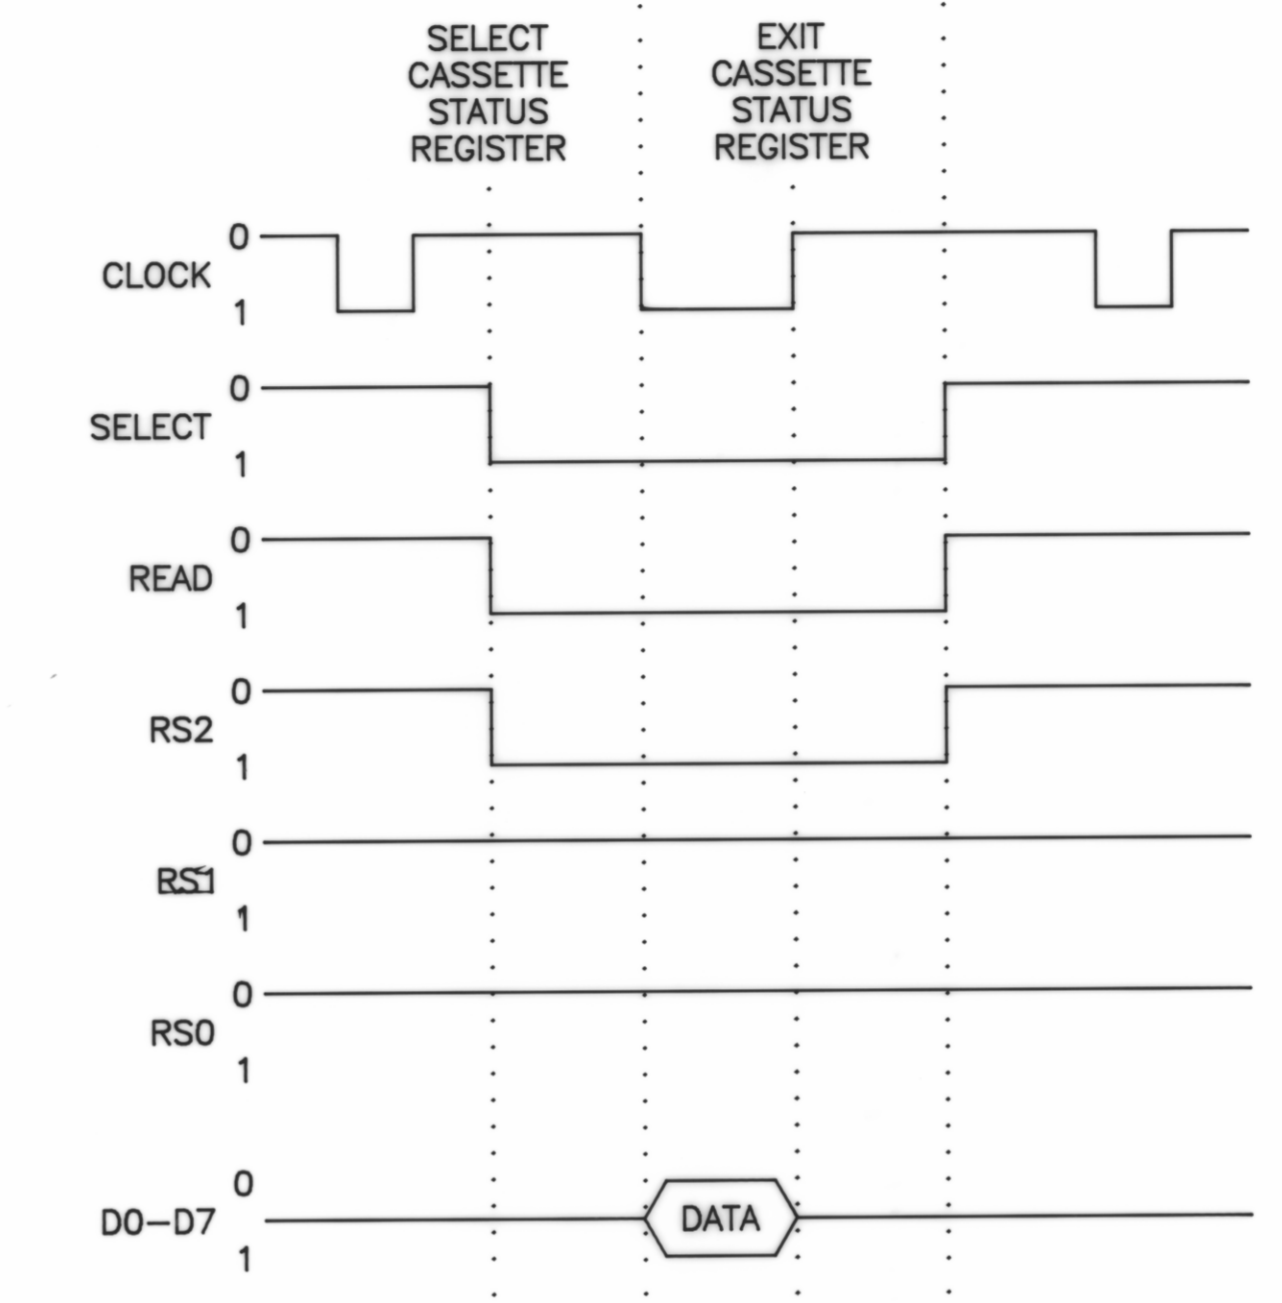

5 cm

**TIMING DIAGRAM FOR SELECT ERROR STATUS REGISTER
(1)**

**TIMING DIAGRAM FOR SELECT INTERRUPT STATUS REGISTER
(2)**

**TIMING DIAGRAM FOR SELECT CASSETTE STATUS REGISTER
(3)**

**TIMING DIAGRAM FOR SELECT ERROR STATUS REGISTER
(4)**

**TIMING DIAGRAM FOR SELECT COMMAND REGISTER
(5)**

**TIMING DIAGRAM FOR SELECT WORD COUNT REGISTER
(6)**

**TIMING DIAGRAM FOR SELECT DATA BUFFER REGISTER
(7)**

869
5299 B