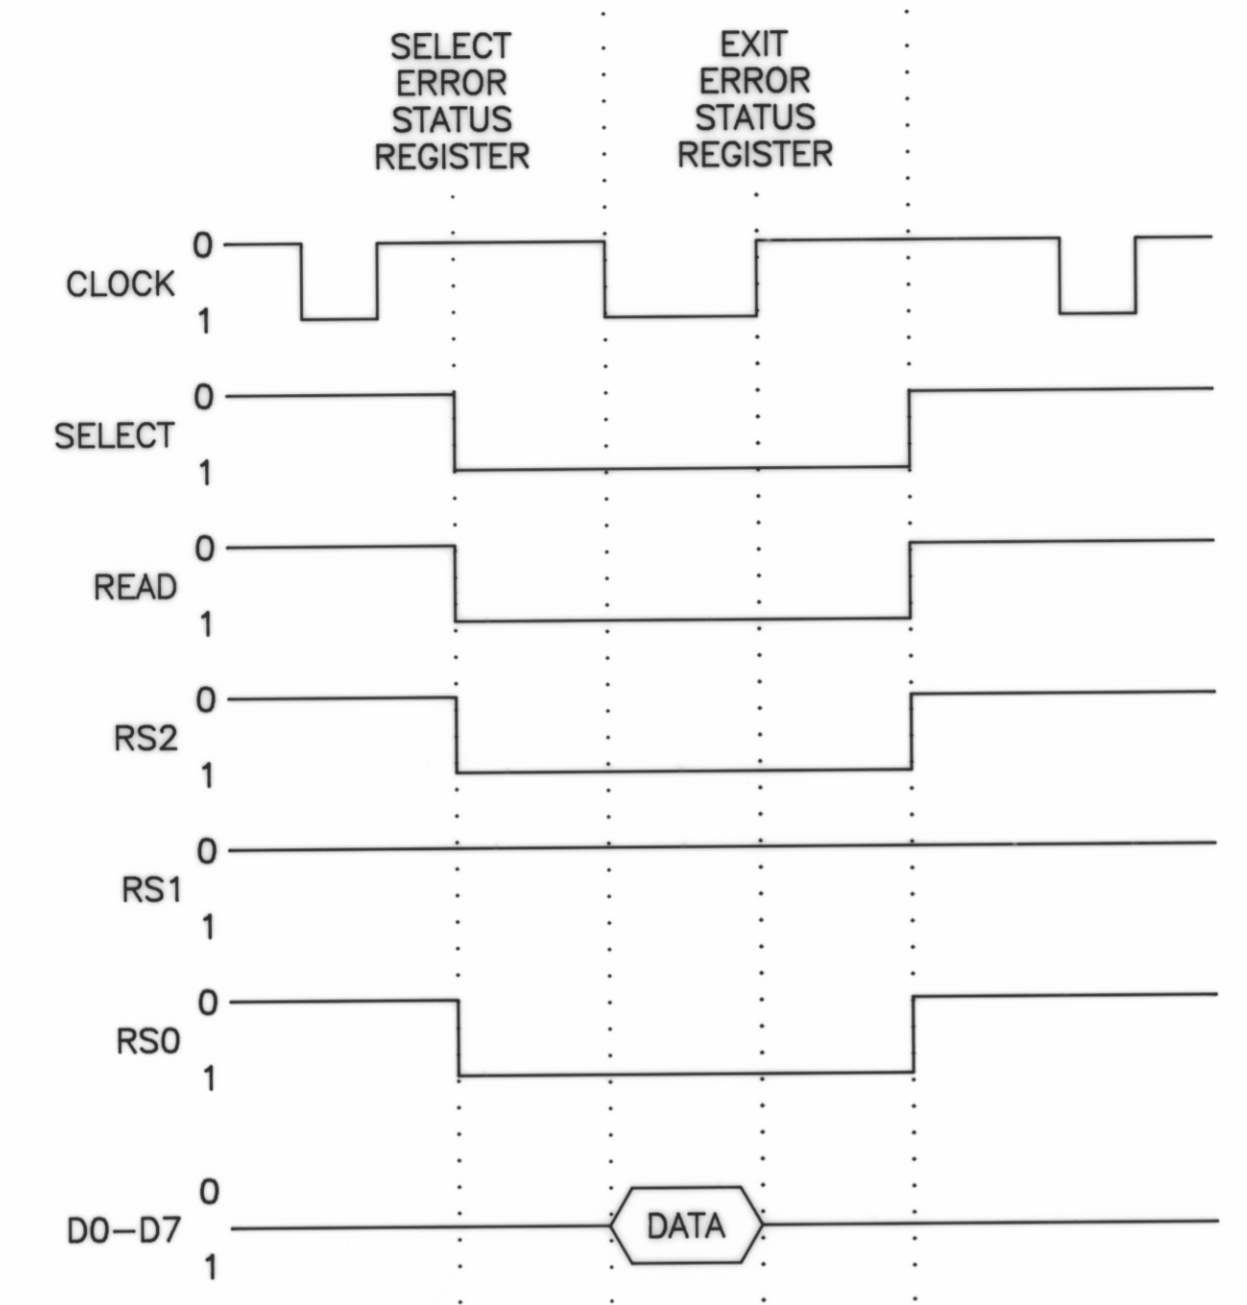

5 cm

**TIMING DIAGRAM FOR SELECT ERROR STATUS REGISTER
(1)**

**TIMING DIAGRAM FOR SELECT INTERRUPT STATUS REGISTER
(2)**

**TIMING DIAGRAM FOR SELECT CASSETTE STATUS REGISTER
(3)**

**TIMING DIAGRAM FOR SELECT ERROR STATUS REGISTER
(4)**

**TIMING DIAGRAM FOR SELECT COMMAND REGISTER
(5)**

**TIMING DIAGRAM FOR SELECT WORD COUNT REGISTER
(6)**

**TIMING DIAGRAM FOR SELECT DATA BUFFER REGISTER
(7)**

869
5299 B