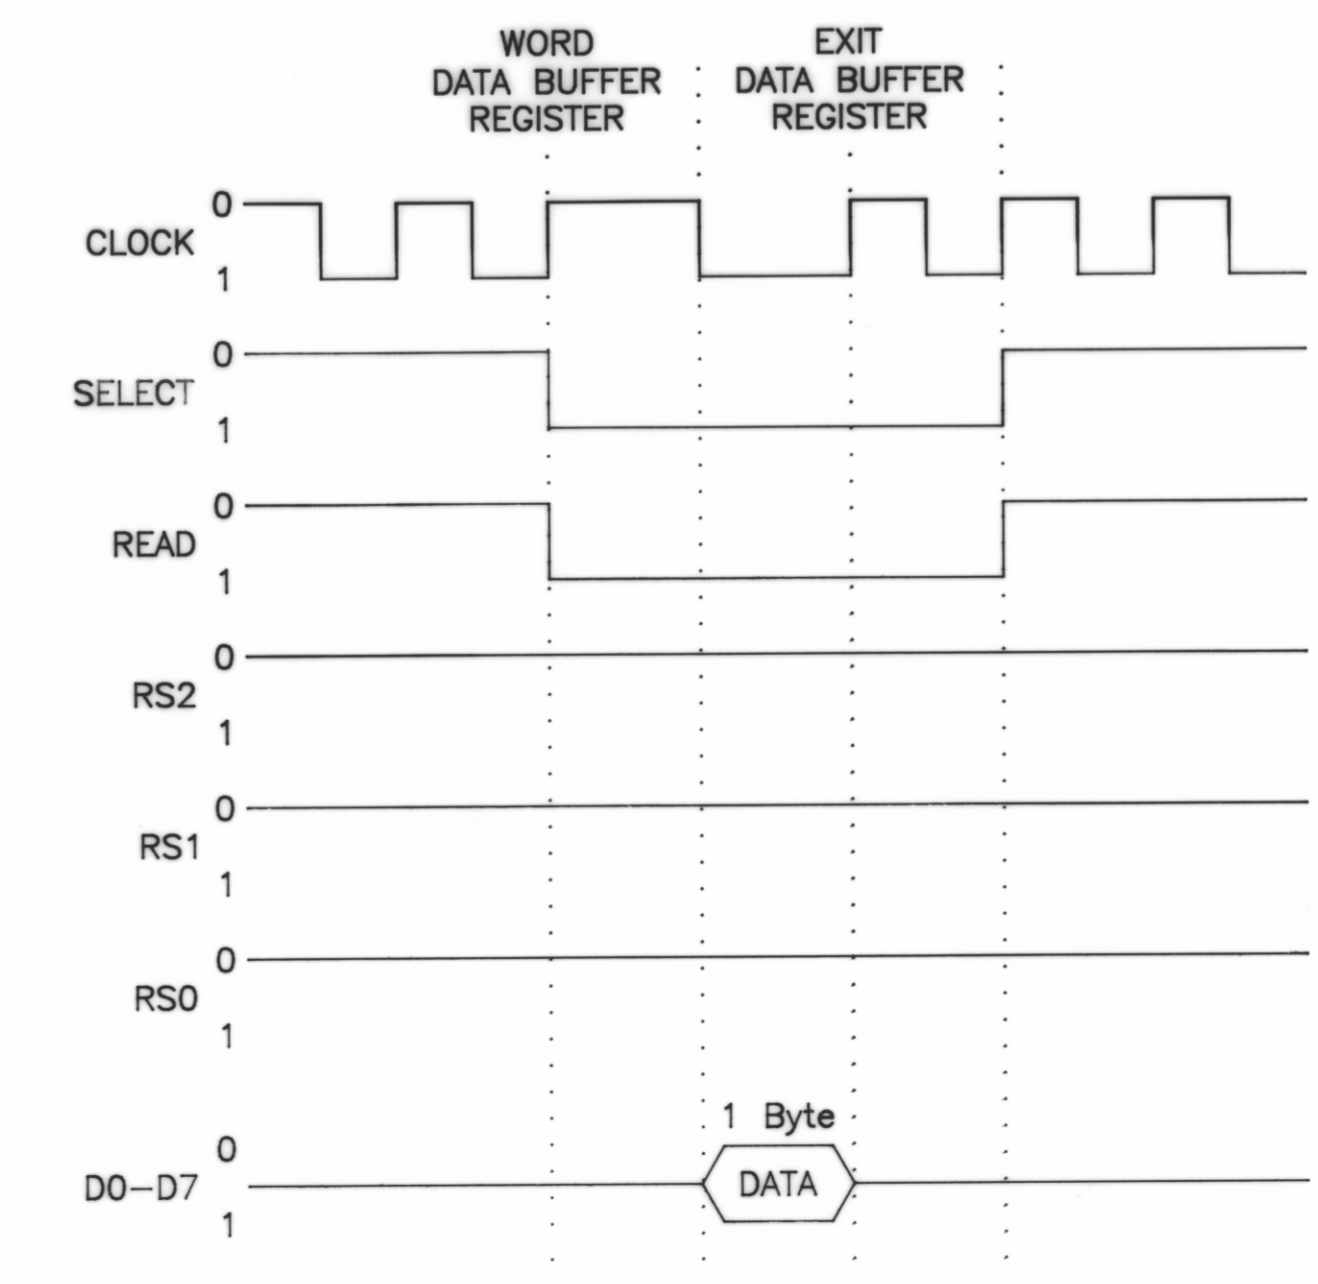

5 cm

**TIMING DIAGRAM FOR SELECT ERROR STATUS REGISTER
(1)**

**TIMING DIAGRAM FOR SELECT INTERRUPT STATUS REGISTER
(2)**

**TIMING DIAGRAM FOR SELECT CASSETTE STATUS REGISTER
(3)**

**TIMING DIAGRAM FOR SELECT ERROR STATUS REGISTER
(4)**

**TIMING DIAGRAM FOR SELECT COMMAND REGISTER
(5)**

**TIMING DIAGRAM FOR SELECT WORD COUNT REGISTER
(6)**

**TIMING DIAGRAM FOR SELECT DATA BUFFER REGISTER
(7)**

869
5299 B