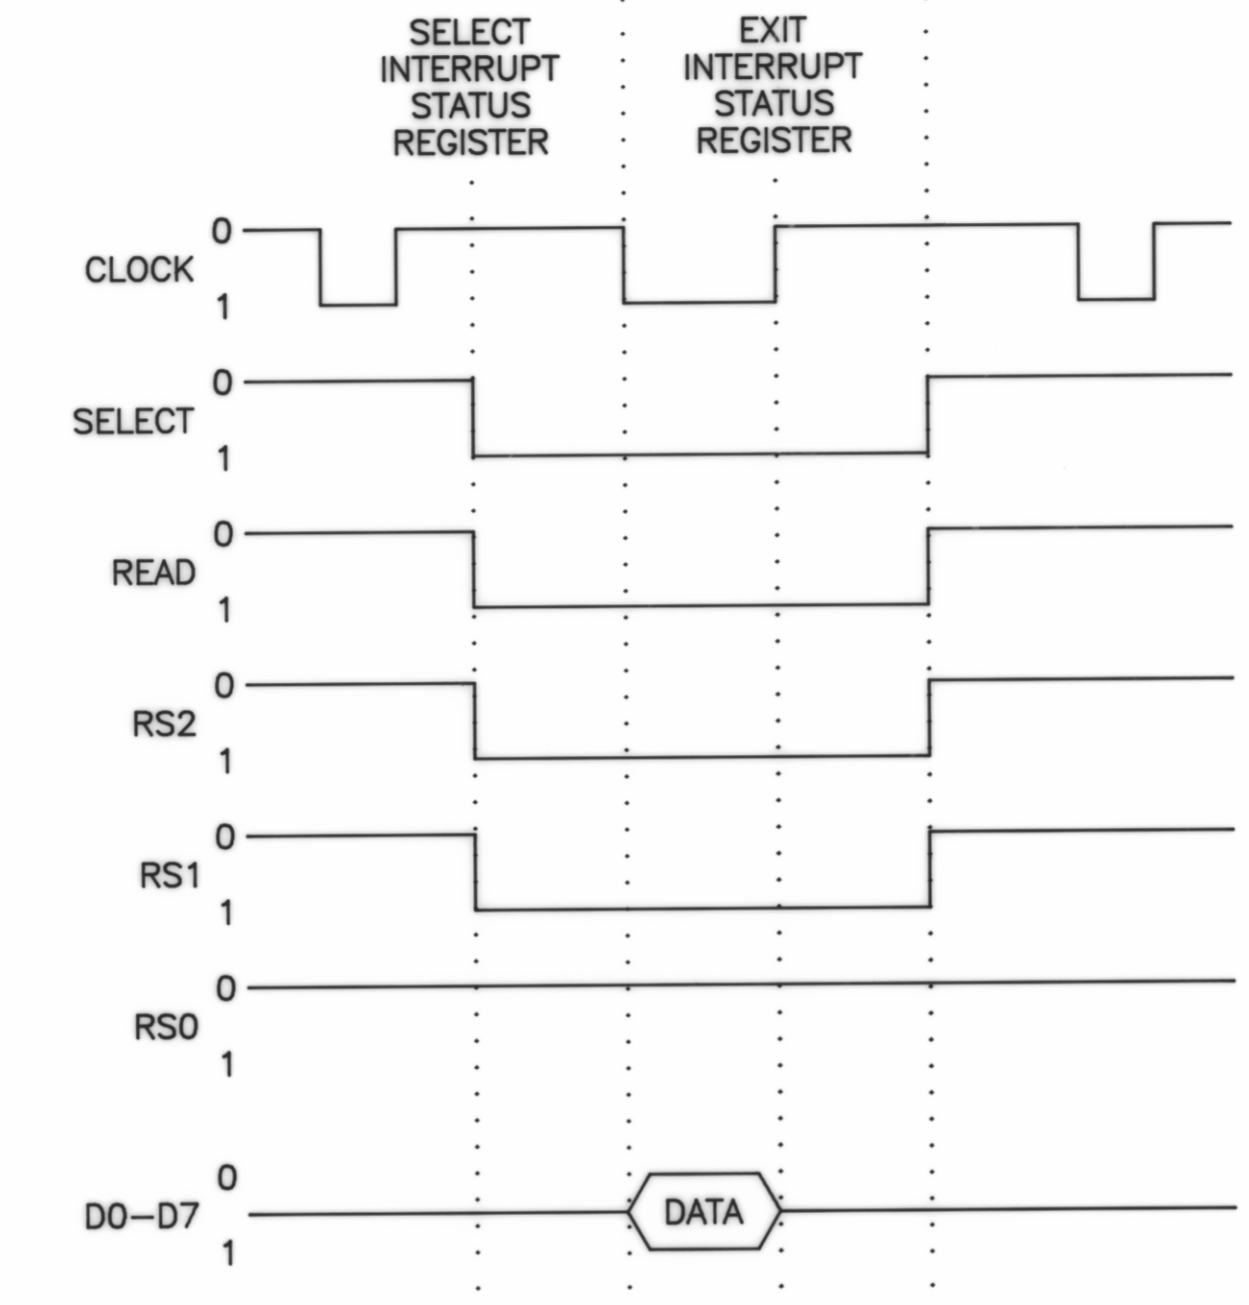

5 cm

**TIMING DIAGRAM FOR SELECT ERROR STATUS REGISTER
(1)**

**TIMING DIAGRAM FOR SELECT INTERRUPT STATUS REGISTER
(2)**

**TIMING DIAGRAM FOR SELECT CASSETTE STATUS REGISTER
(3)**

**TIMING DIAGRAM FOR SELECT ERROR STATUS REGISTER
(4)**

**TIMING DIAGRAM FOR SELECT COMMAND REGISTER
(5)**

**TIMING DIAGRAM FOR SELECT WORD COUNT REGISTER
(6)**

**TIMING DIAGRAM FOR SELECT DATA BUFFER REGISTER
(7)**

869
5299 B