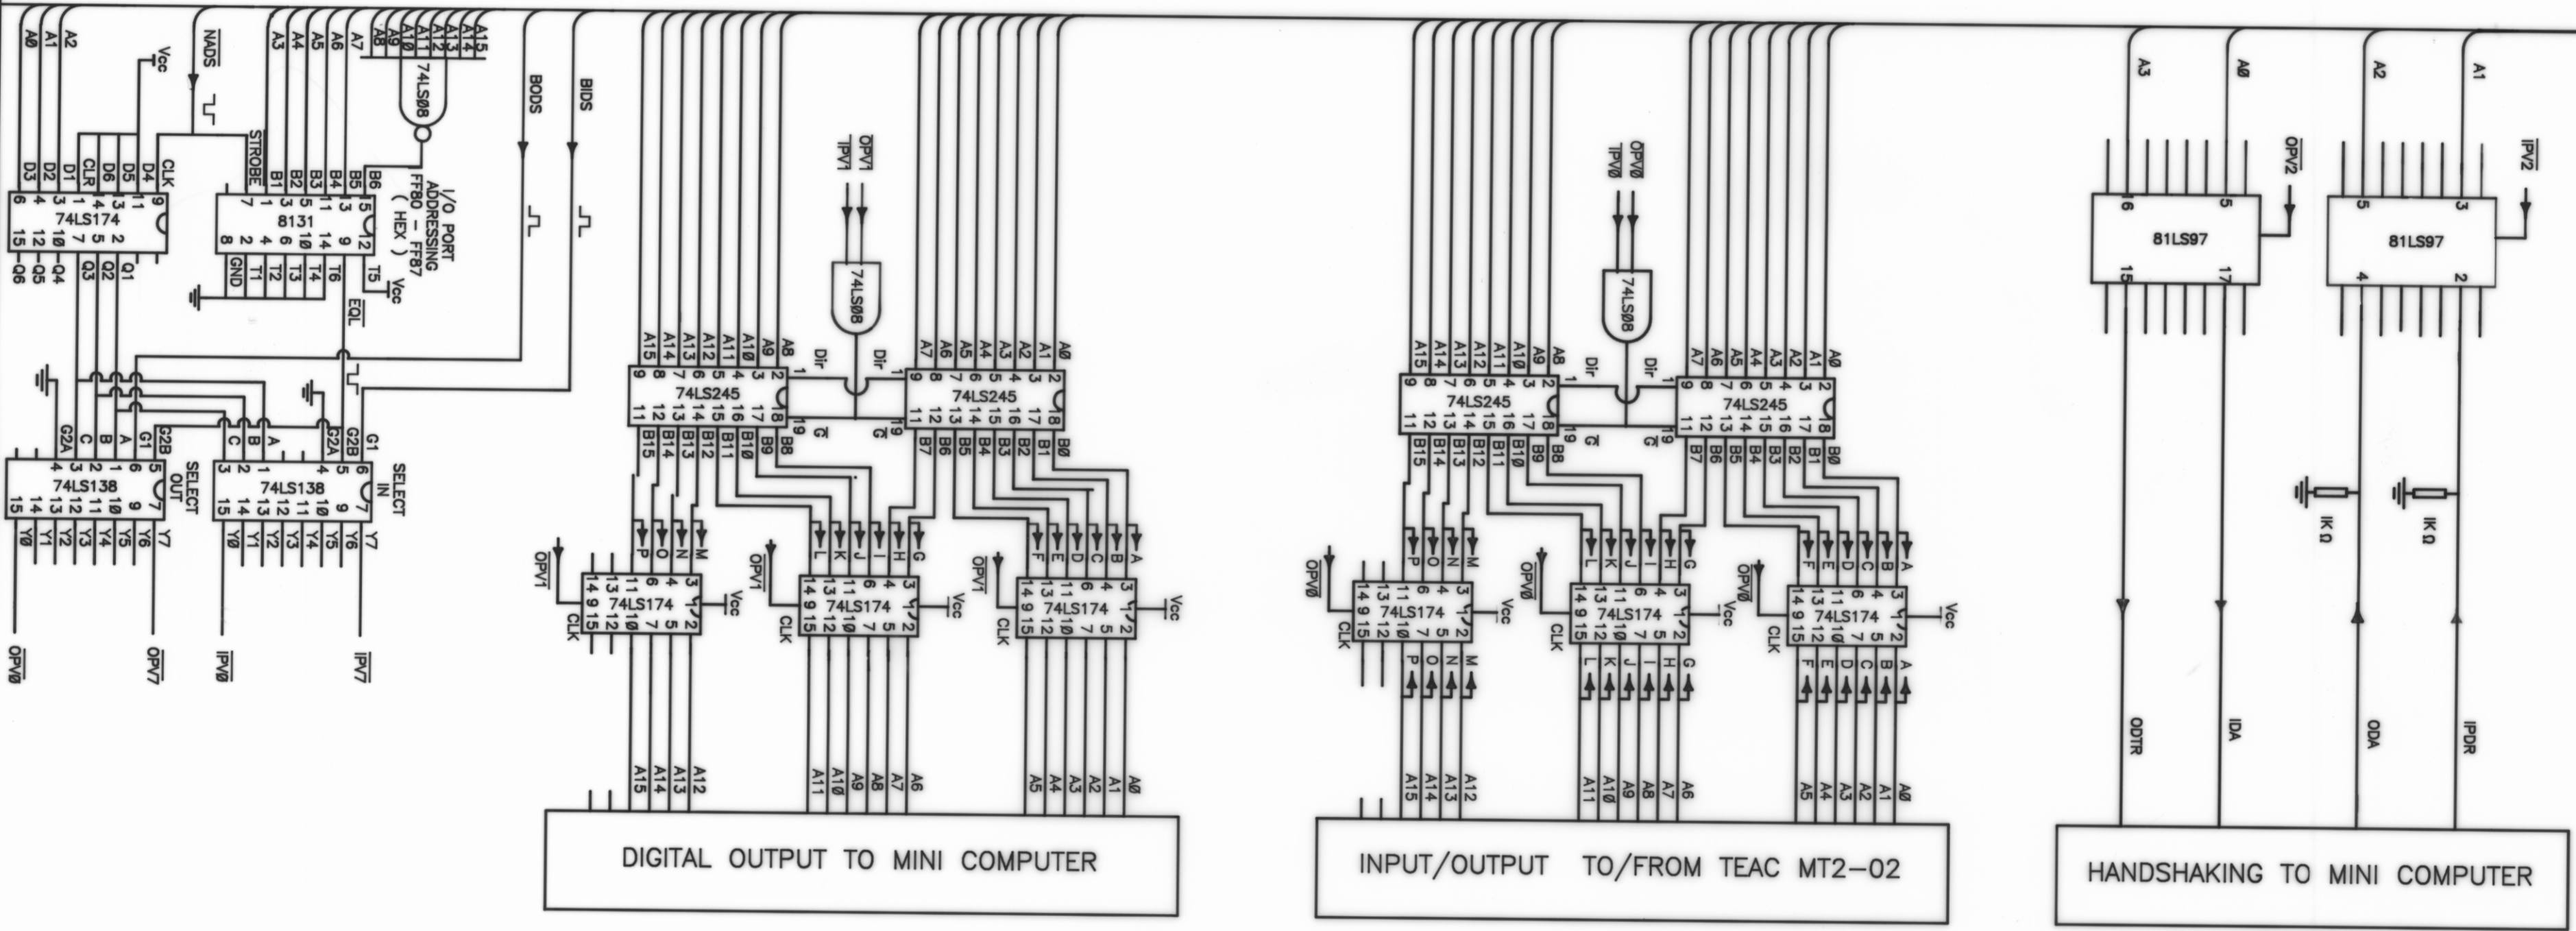

WIRE LOGGER INTERFACE FOR MINICOMPUTER CIRCUIT DIAGRAM
 FIGURE No. U/R 89/20 AUTHOR: R.J. SEDGMAN
 TASMANIA DEPARTMENT OF MINES, DRAFTSPERSON: ASM 09/10/89 **5299C**

PACE INTERNAL DATA BUS

DIGITAL OUTPUT TO MINI COMPUTER

INPUT/OUTPUT TO/FROM TEAC MT2-02

HANDSHAKING TO MINI COMPUTER

DIGITAL INPUT FROM MINI COMPUTER

SUPPLY PINS

IC	Vcc	GND
74LS30	14	7
74LS174	16	8
74LS138	16	8
74LS08	14	7
74LS245	20	10
81LS97	20	10
8131	16	8