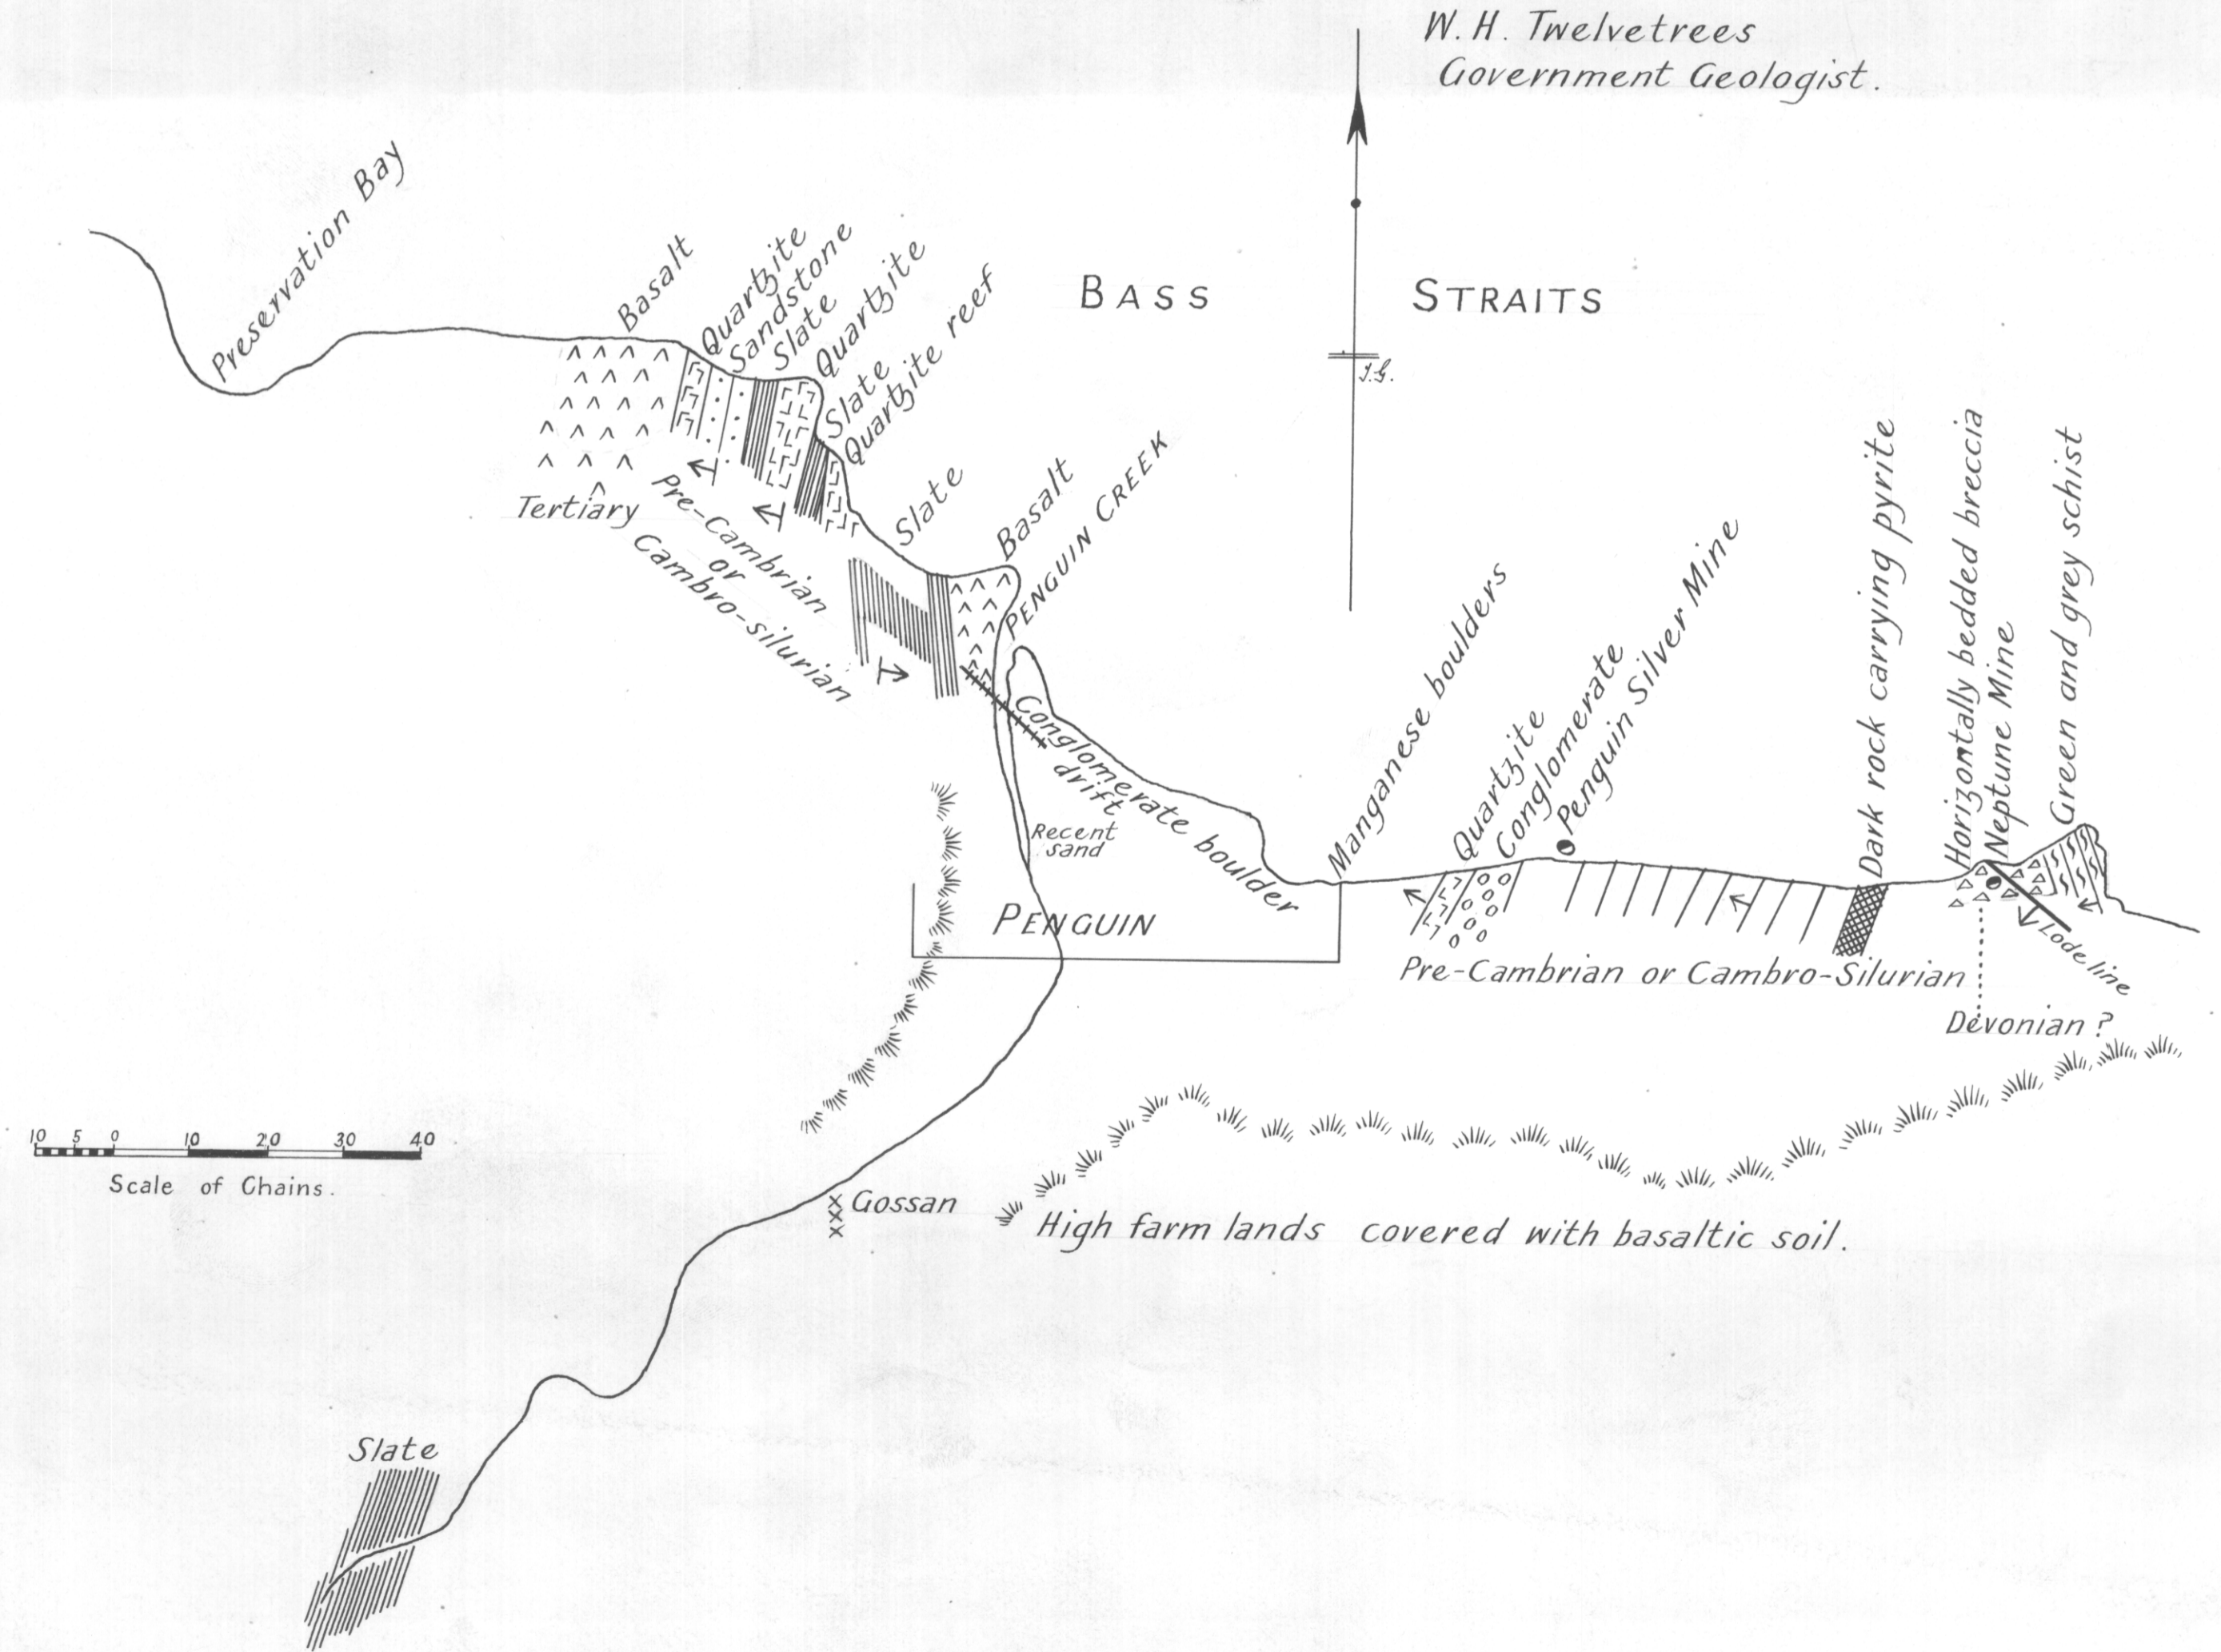

5 cm

Geological sketch Map of Coast Line at PENGUIN

W. H. Twelvetrees
Government Geologist.

10 5 0 10 20 30 40
Scale of Chains.

52^A/29