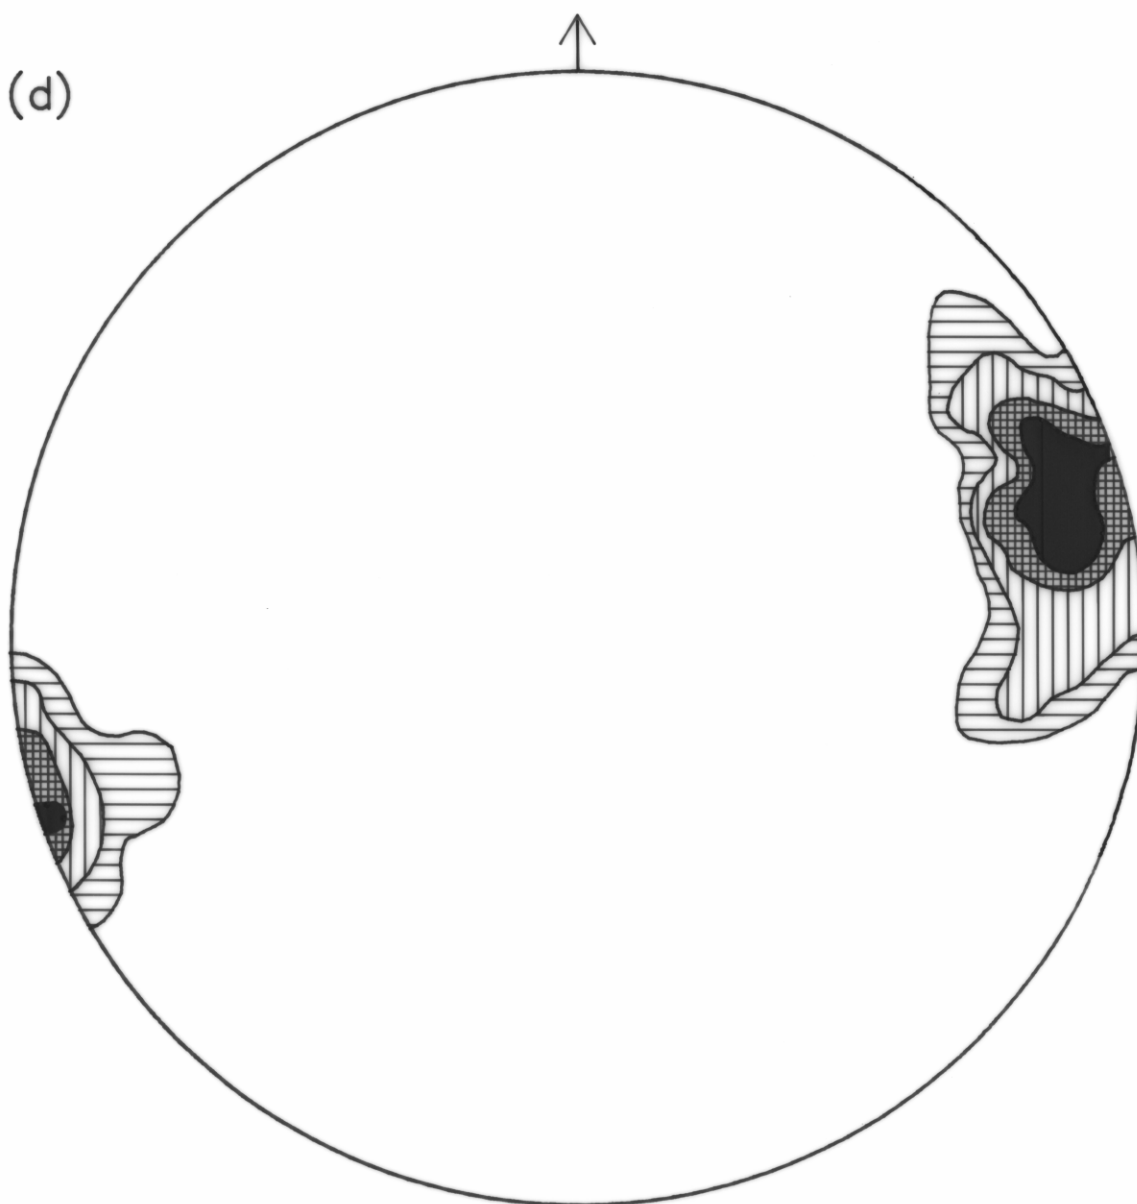

FIG 4d.

STEREOPLOT OF CENTRAL VOLCANIC COMPLEX CLEAVAGE

5

5 cm

(A. McNiell - MRV) (1 D)

C:\JLAD\BEAR\1D 04/11/87 - 10:14 AM

36 points

5302 D