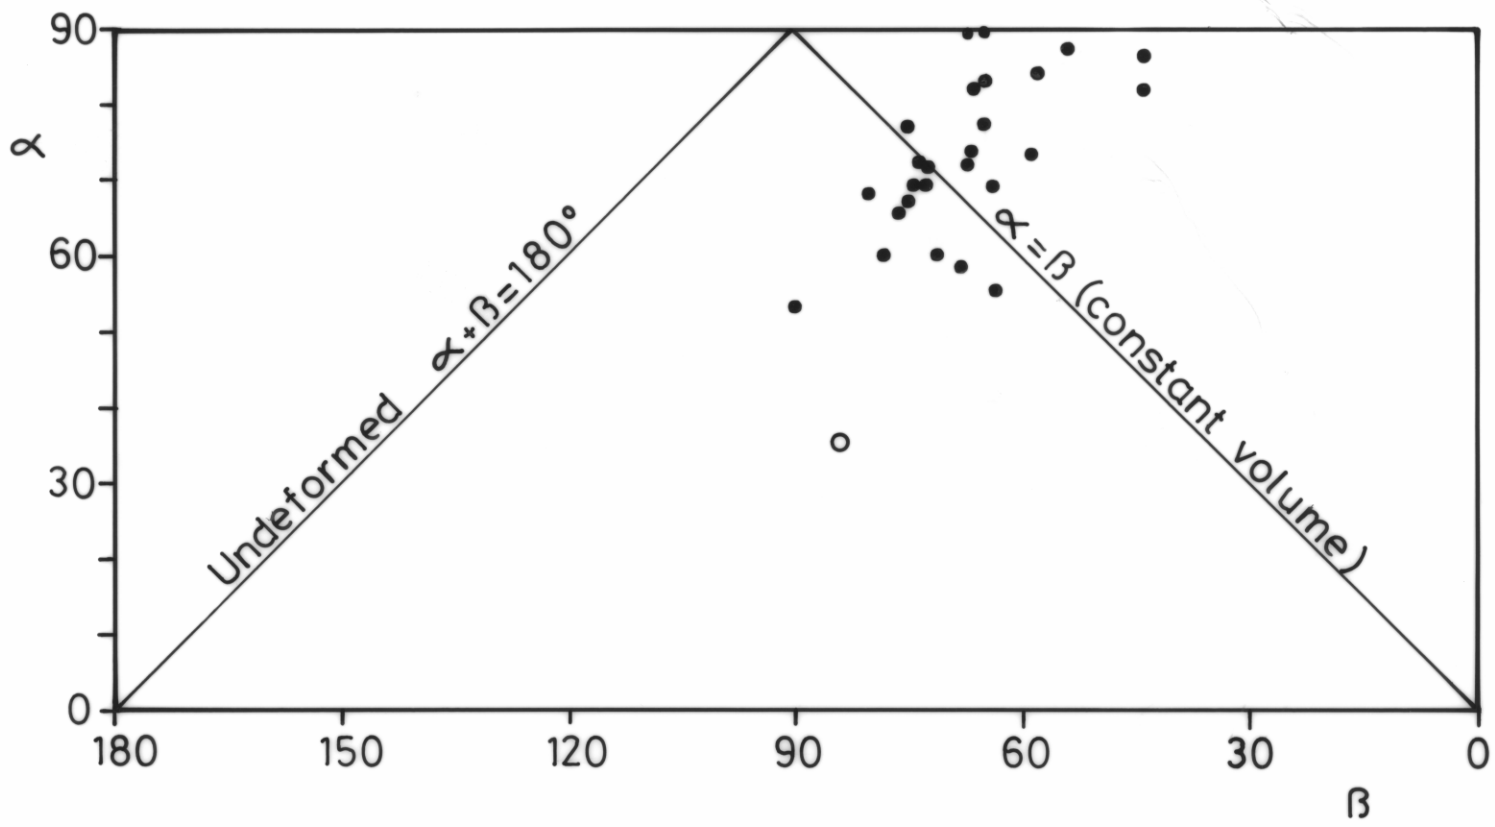

+

+

5 cm

+

+

MATHINNA BEDS-KINK BAND GEOMETRY

B. Goscombe

1989

5314L

RPT 1989/42

Figure 10