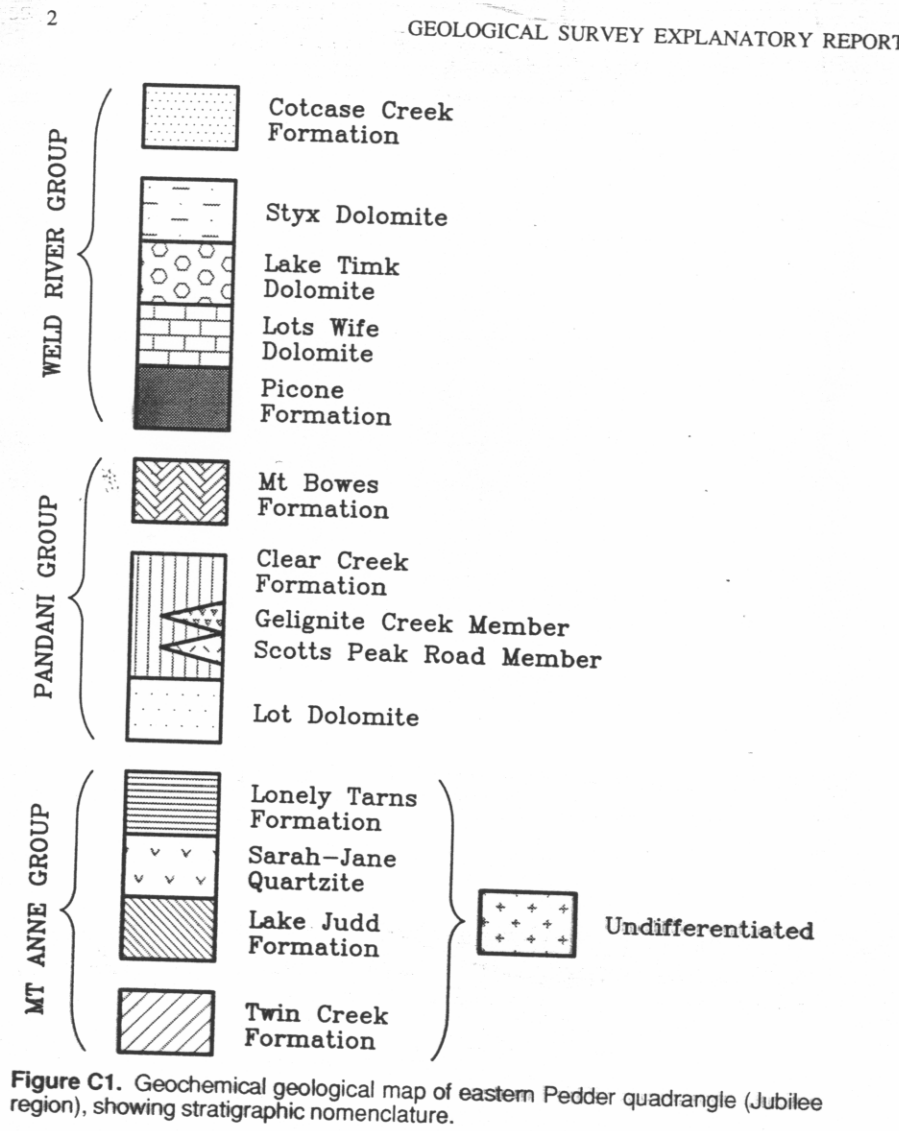

**GEOCHEMICAL GEOLOGICAL MAP OF EASTERN
 PEDDER QUADRANGLE (JUBILEE REGION)**
 AUTHOR: M. MC CLENAGHAN
5315H
 PEDDER EXPL. REPORT
 DRAFTSPERSON: ASM 15/12/89
 TASMANIA DEPARTMENT OF MINES,

Figure C1. Geochemical geological map of eastern Pedder quadrangle (Jubilee region), showing stratigraphic nomenclature.