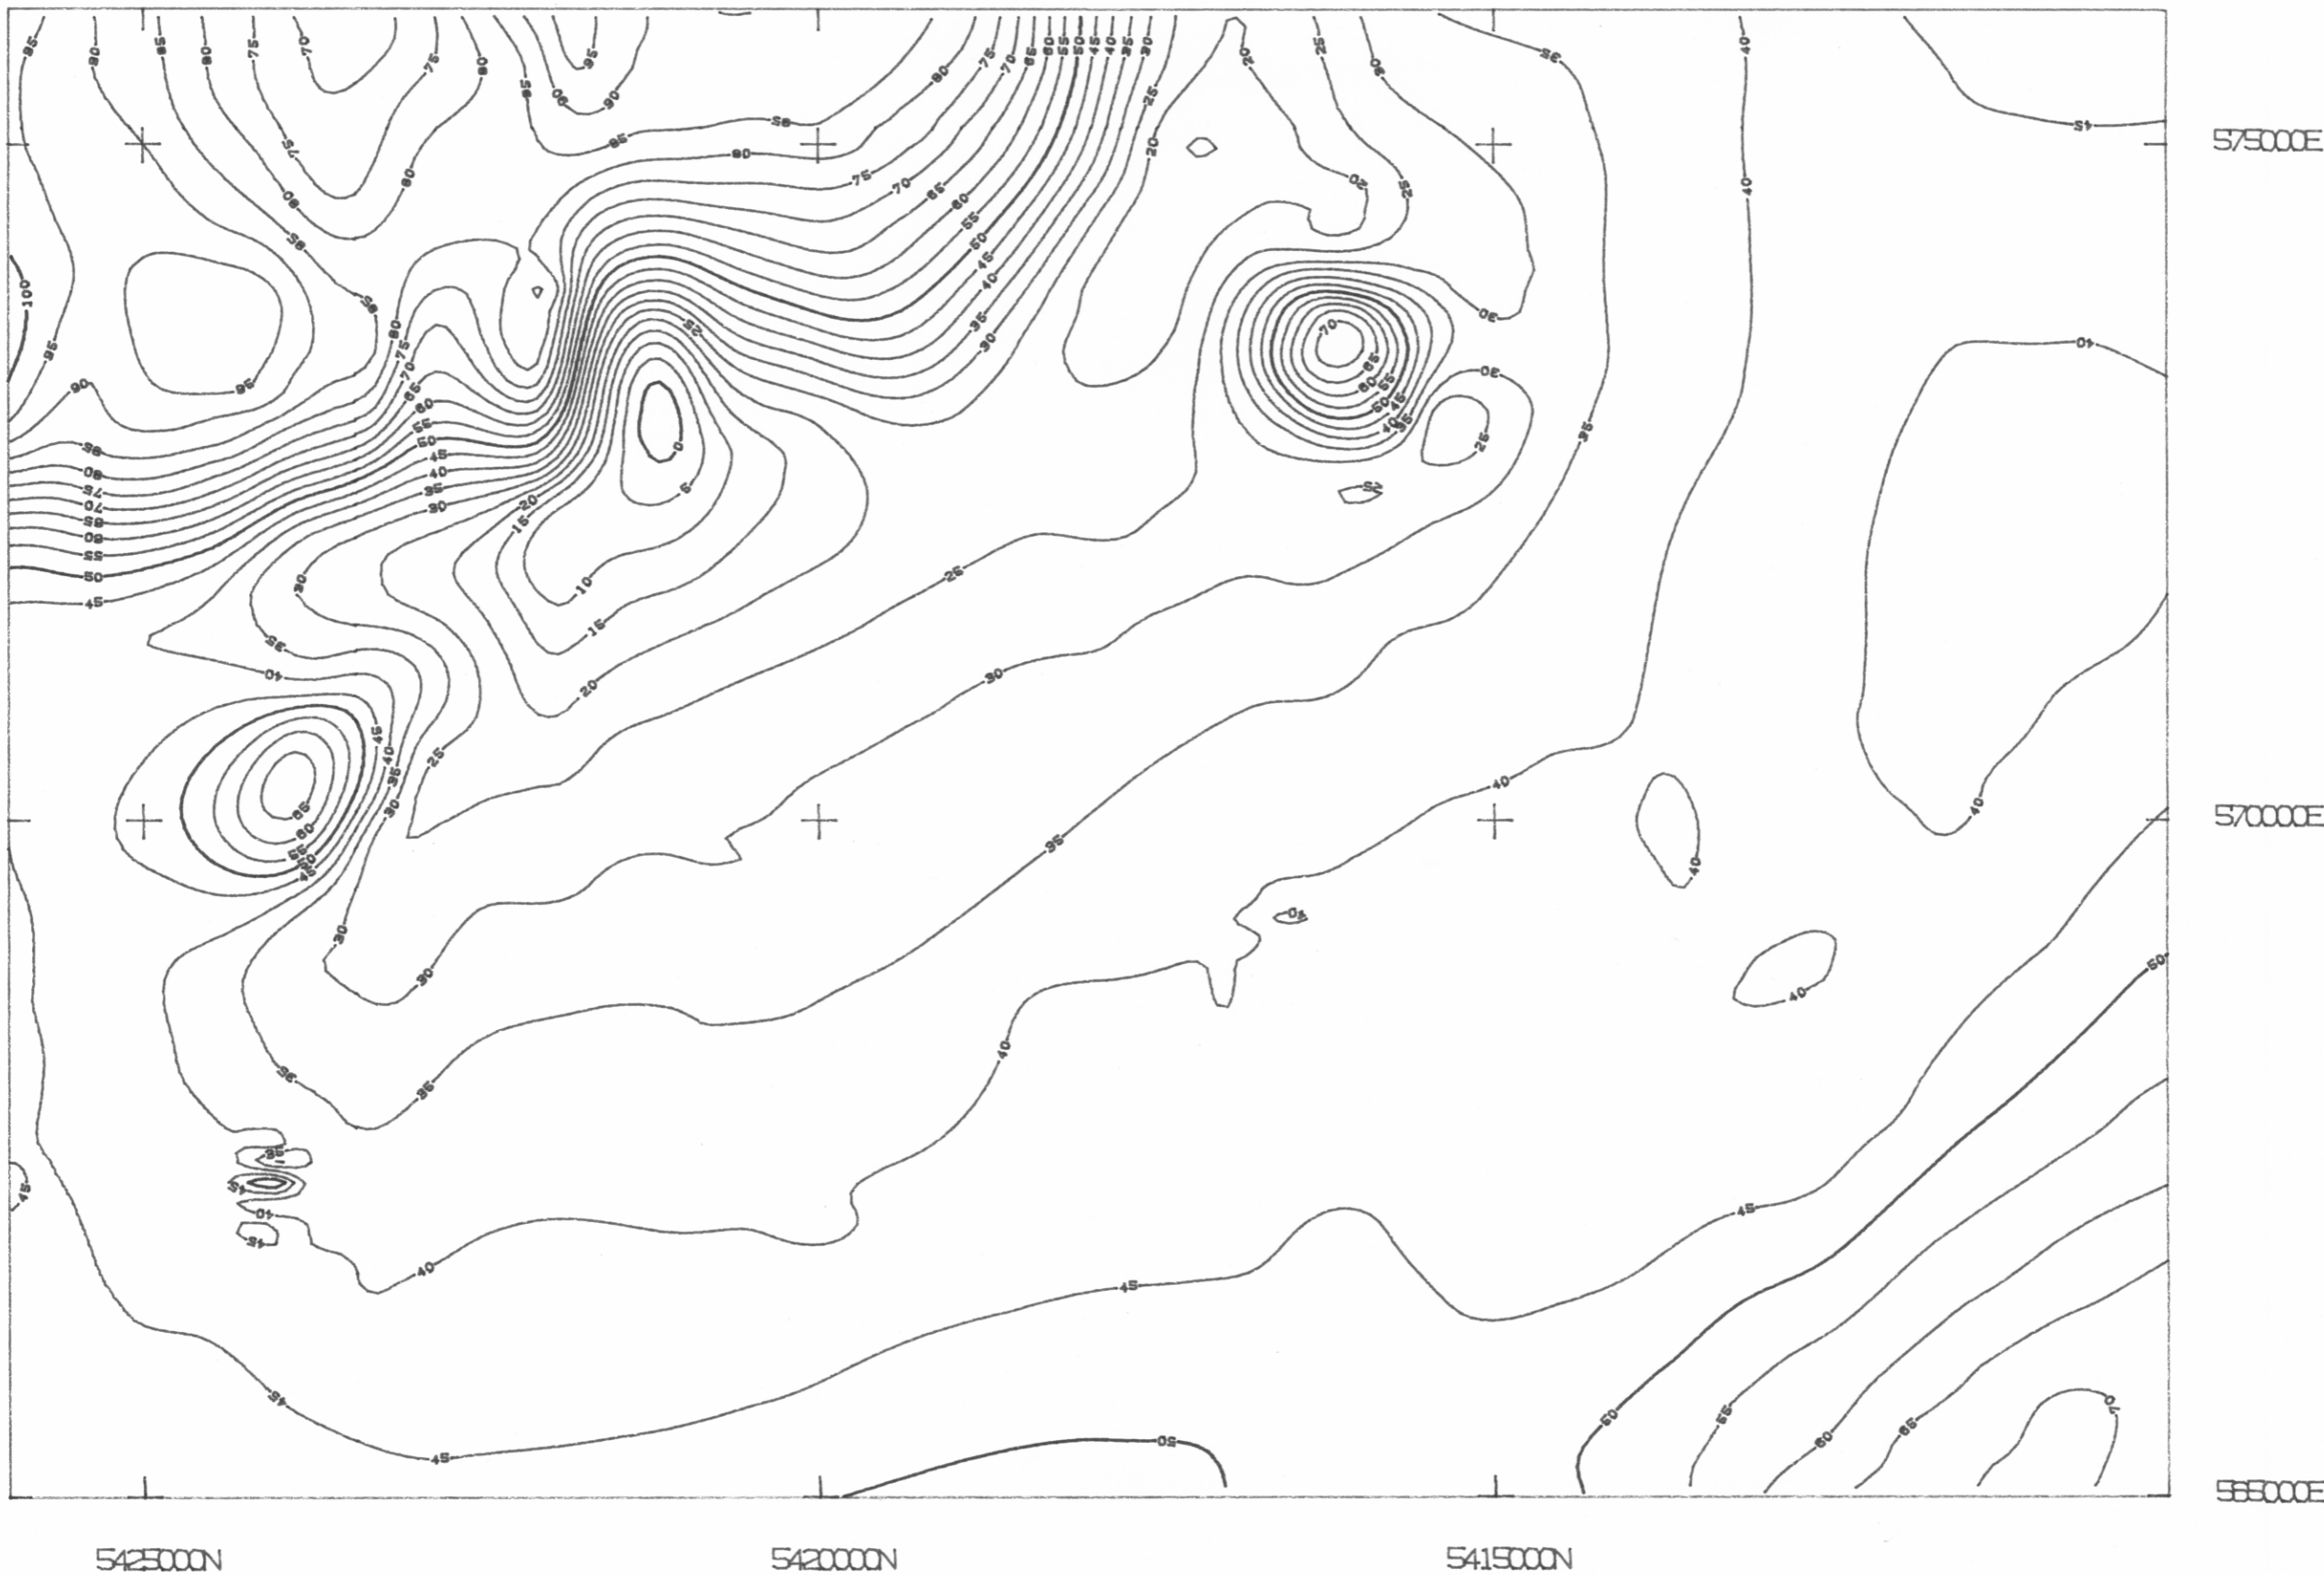

5 cm

650m (no filter)

R1989/37 Fig 6 Magnetic data- 650m terrain clearance (No filter)