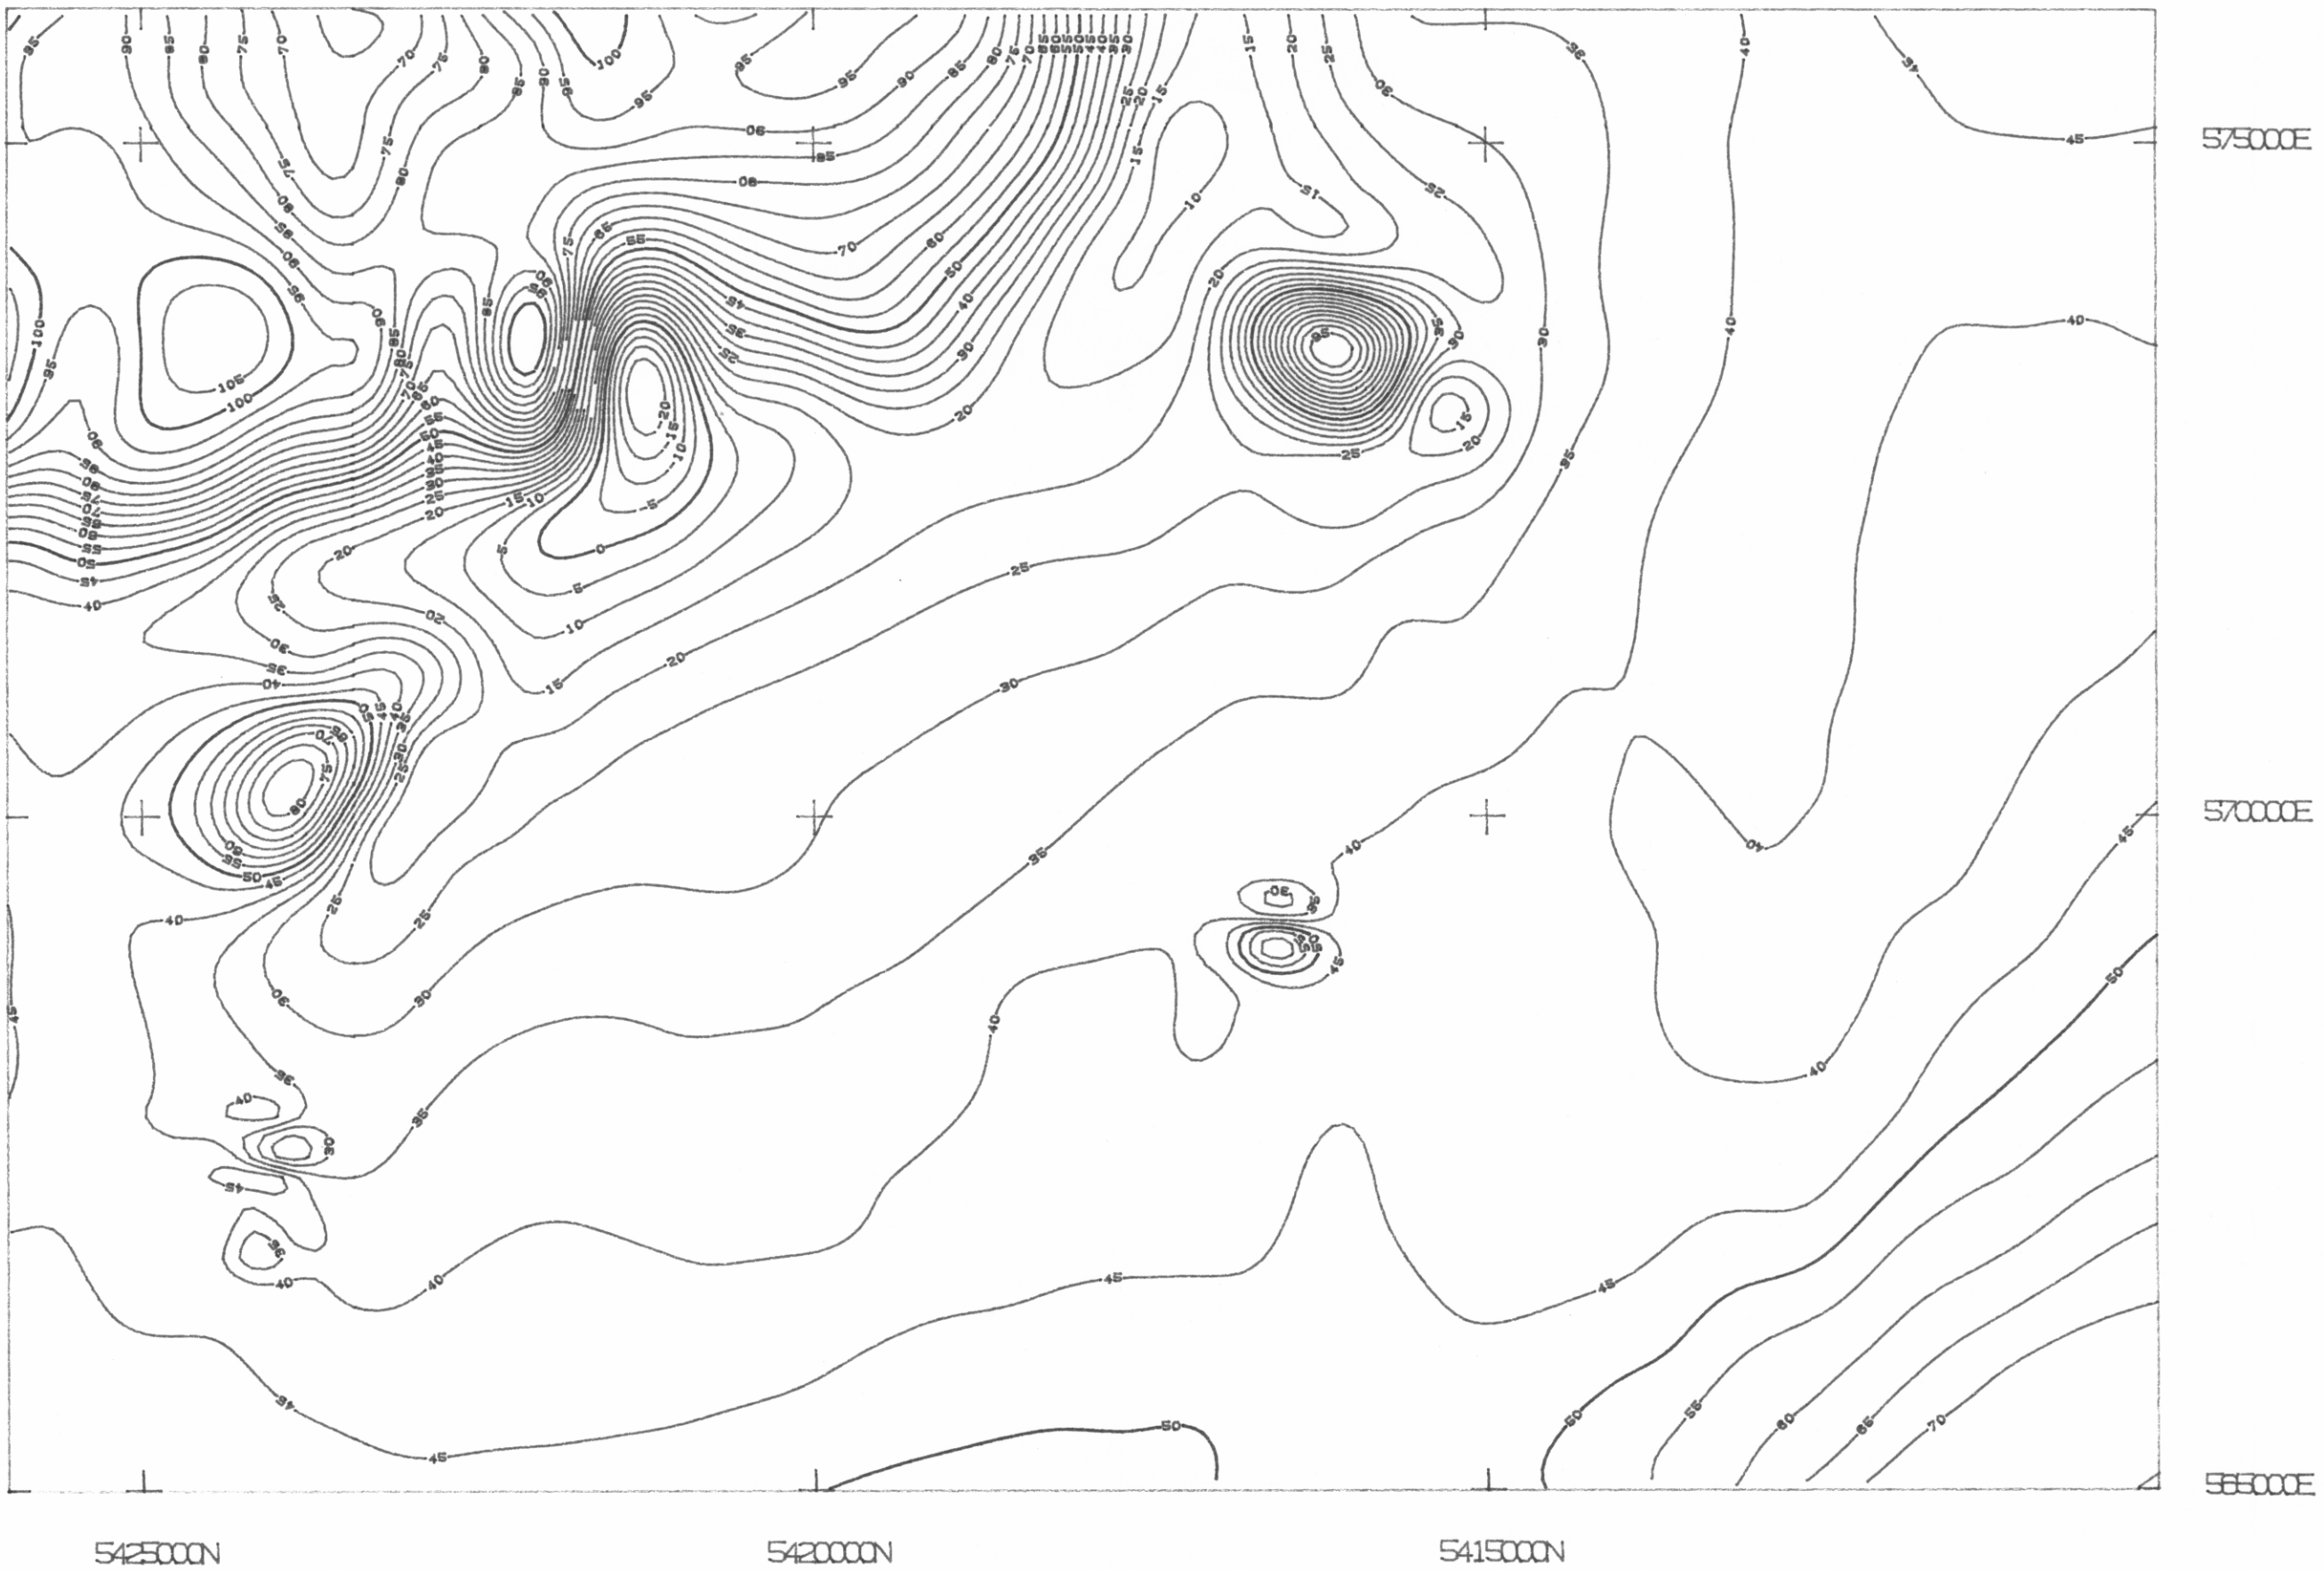

5 cm

480m 900m Filtered

R1989/37 Fig 7 Magnetic data-450m terrain clearance(900m filter)