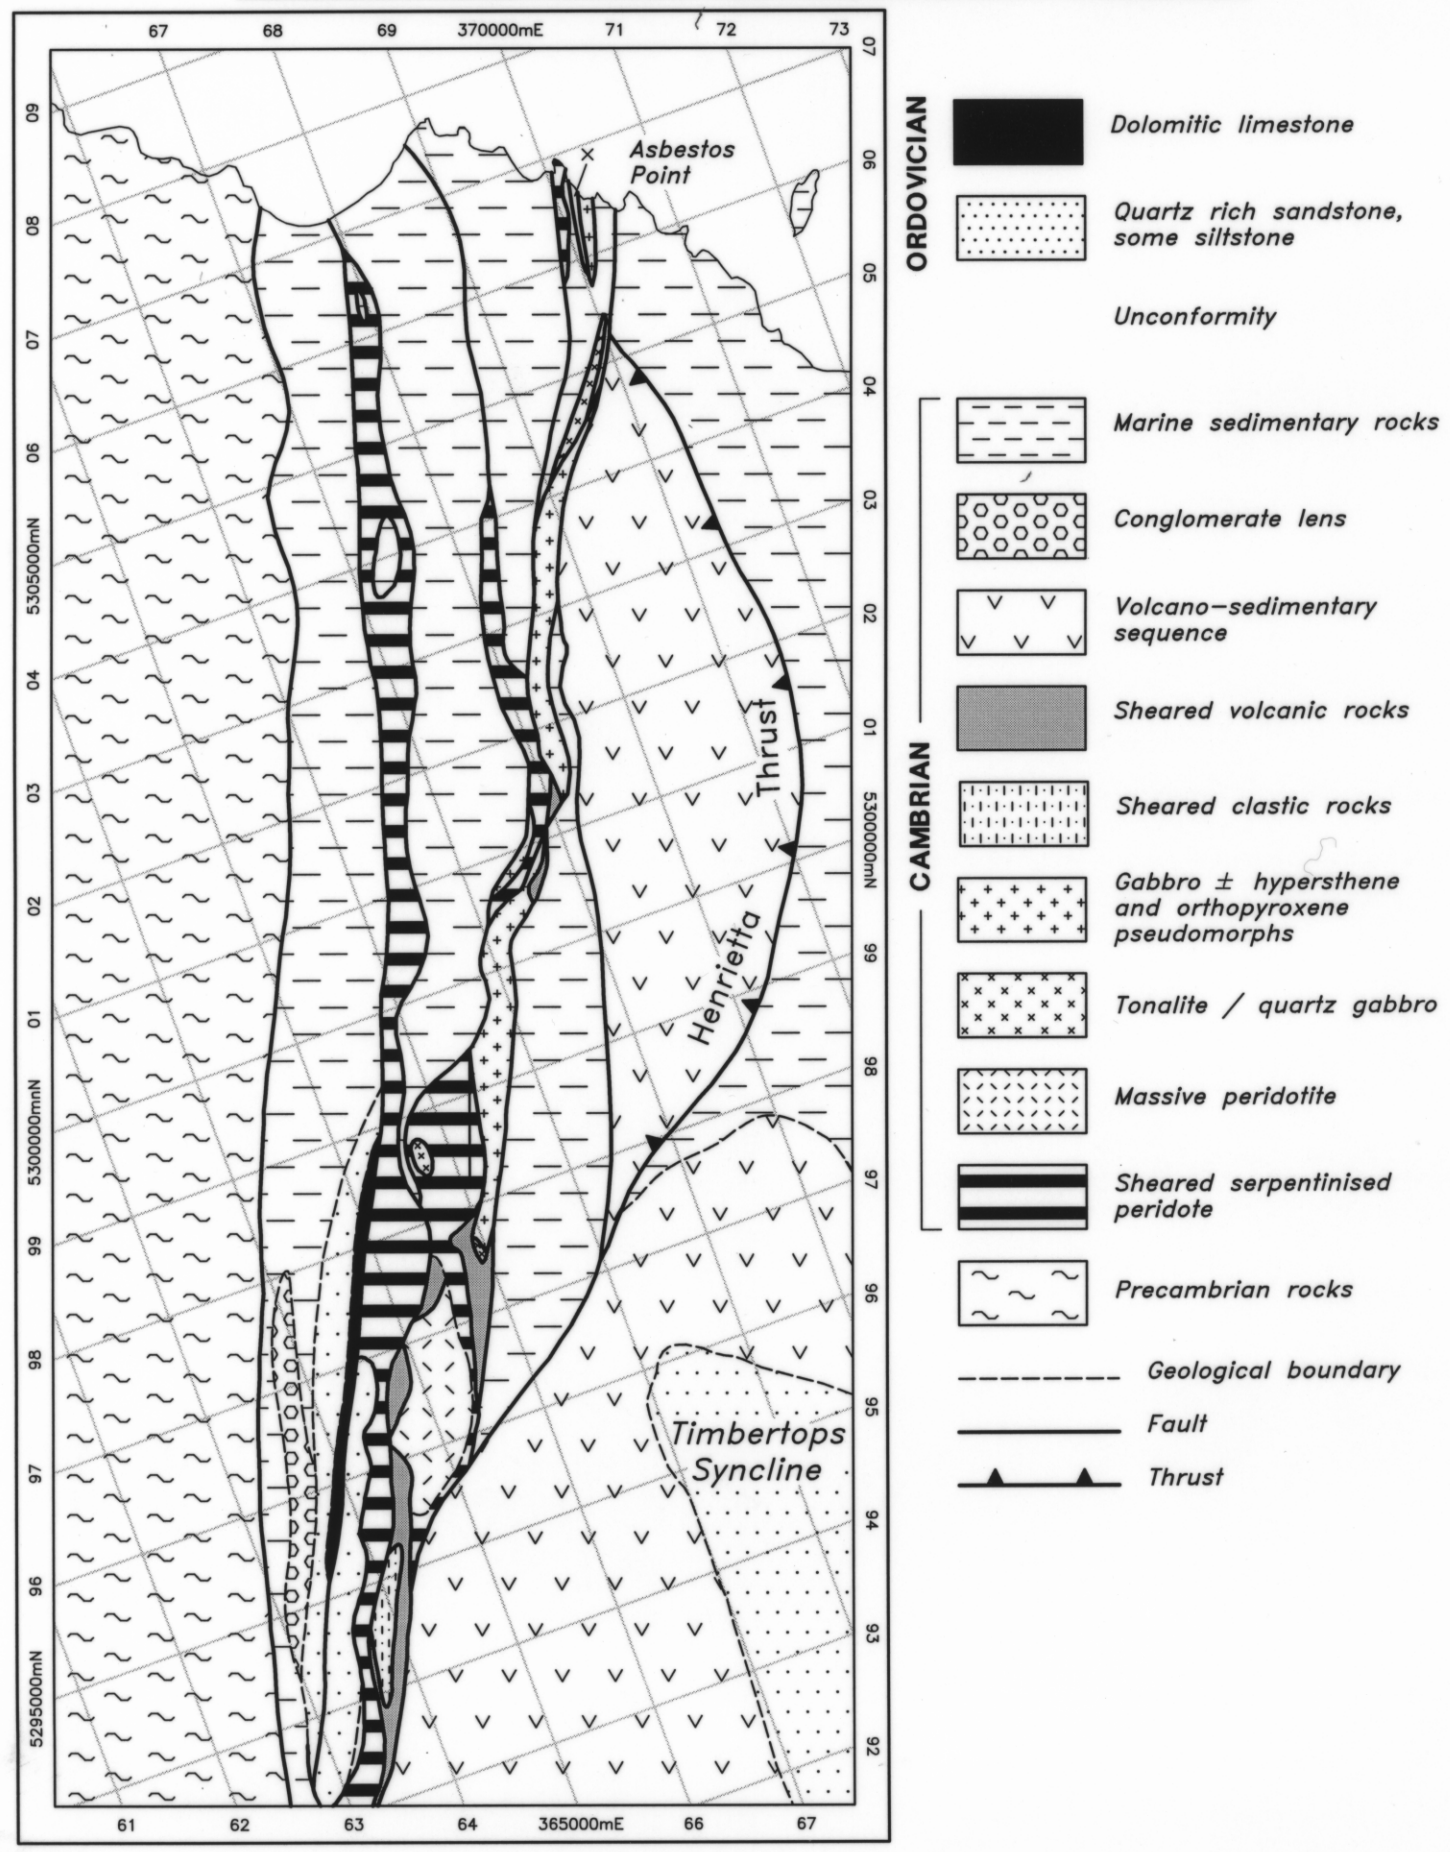

### MACQUARIE HARBOUR, GEOL SKETCH MAP, PT HIBBS MELANGE BELT

FIGURE 97 MACQUARIE HARBOUR EXPLANATORY NOTES AUTHOR: R.H. FINDLAY  
TASMANIA DIVISION OF MINES DRAFTSPERSON: ASM 05/04/91 ,JSL 6/5/93 **5361A**

600Dpi