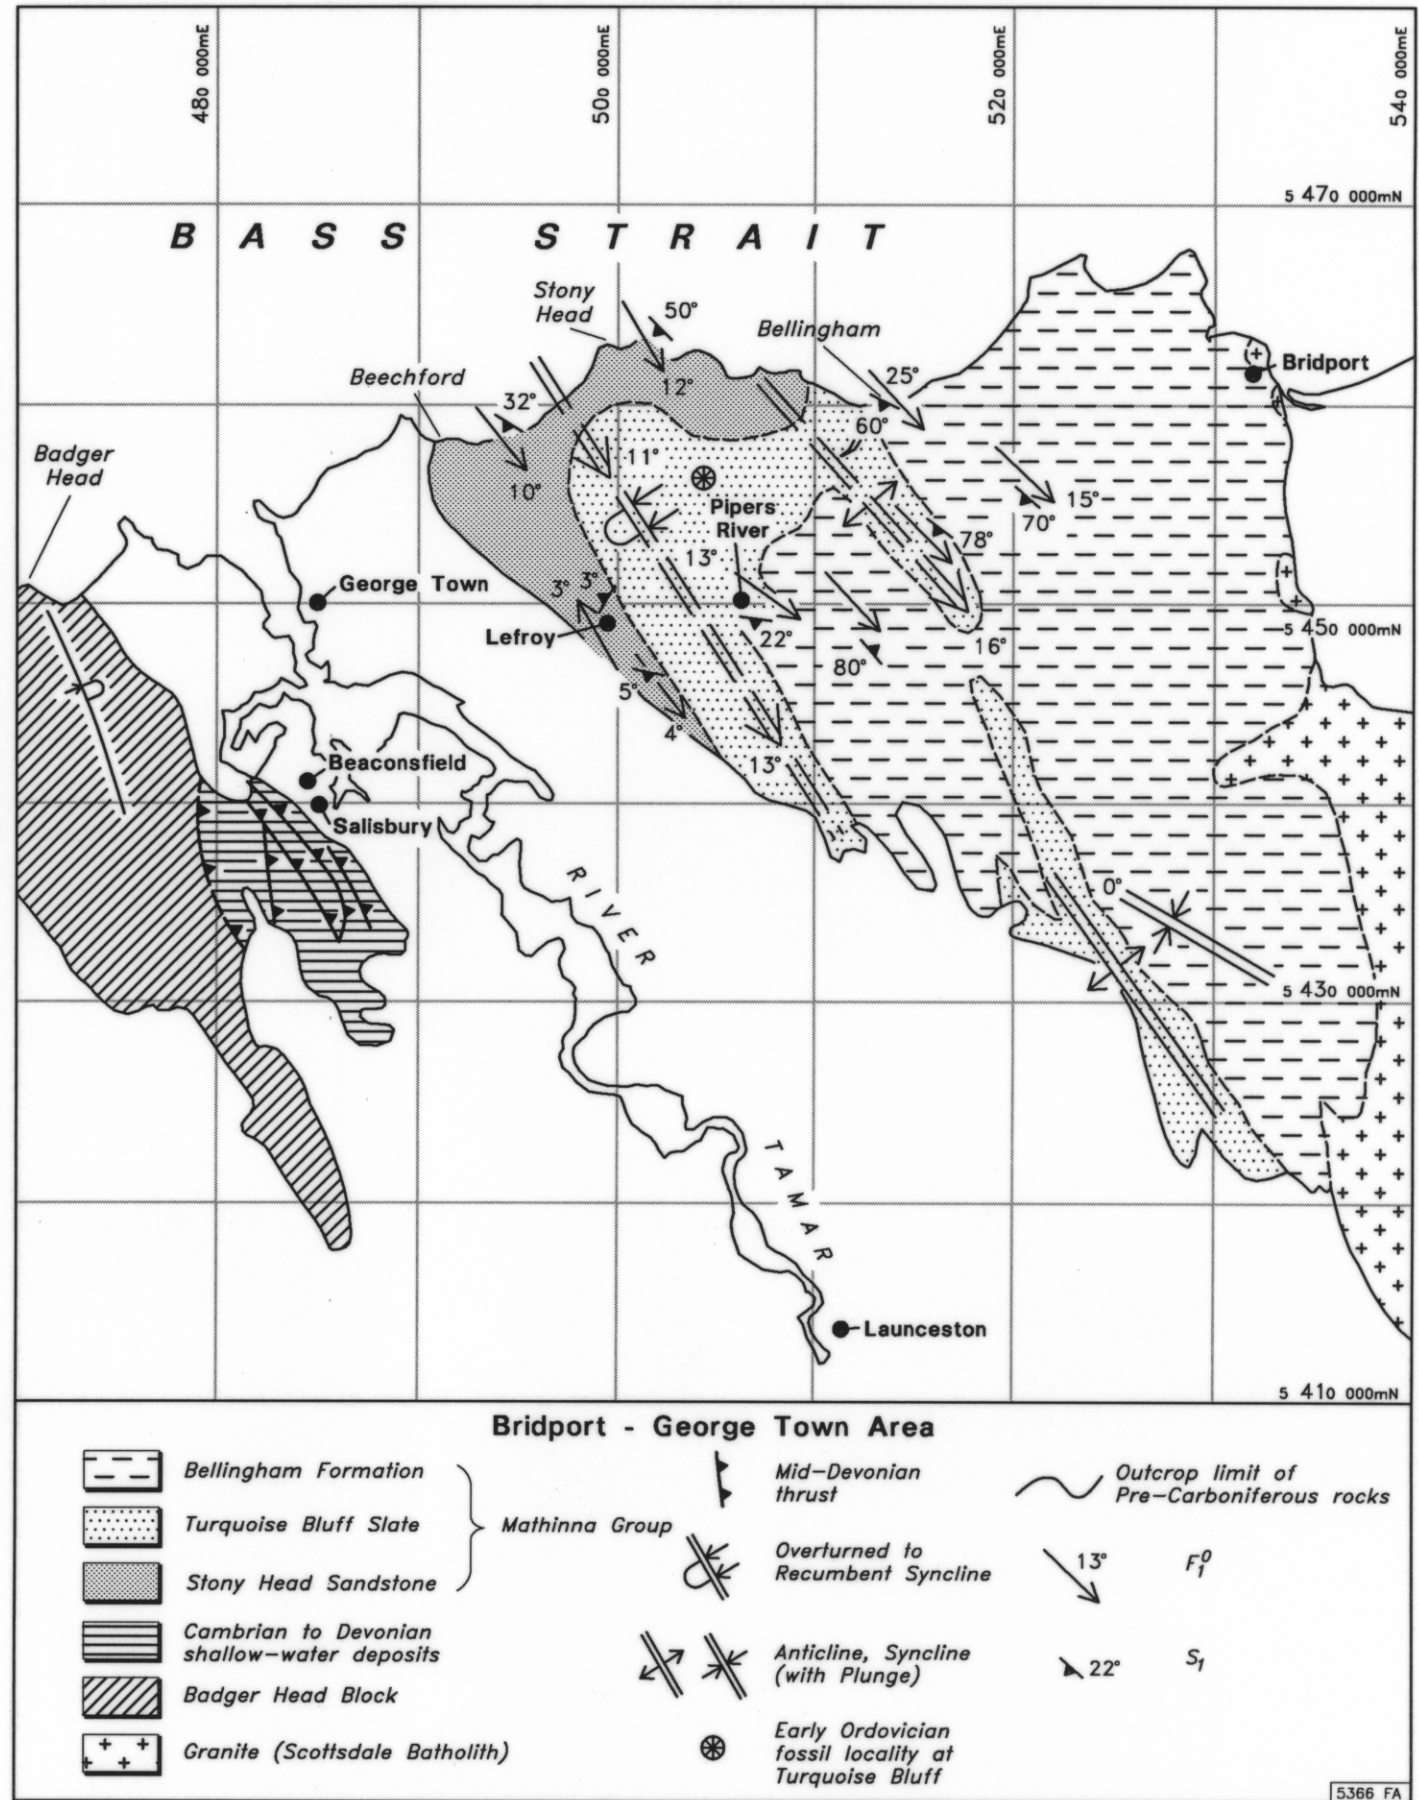

MATHINNA STRUCTURE LOCALITY MAP

INCLUDING LEFROY, SALISBURY, BEACONSFIELD, BRIDPORT, PIPERS RIV

SYMPOSIUM - 'TASMANIA, AN ISLAND OF POTENTIAL' AUTHORS: P.W.BAILLIE, C.M.POWELL (PWB4)

TASMANIA DEPARTMENT OF MINES

DRAFTSPERSON: ASM 05/08/91 JSL,21/9/92

5366 FA

H

1/9/92 at 09:47 Scale: Automatic

5366 FA

5366 H

314