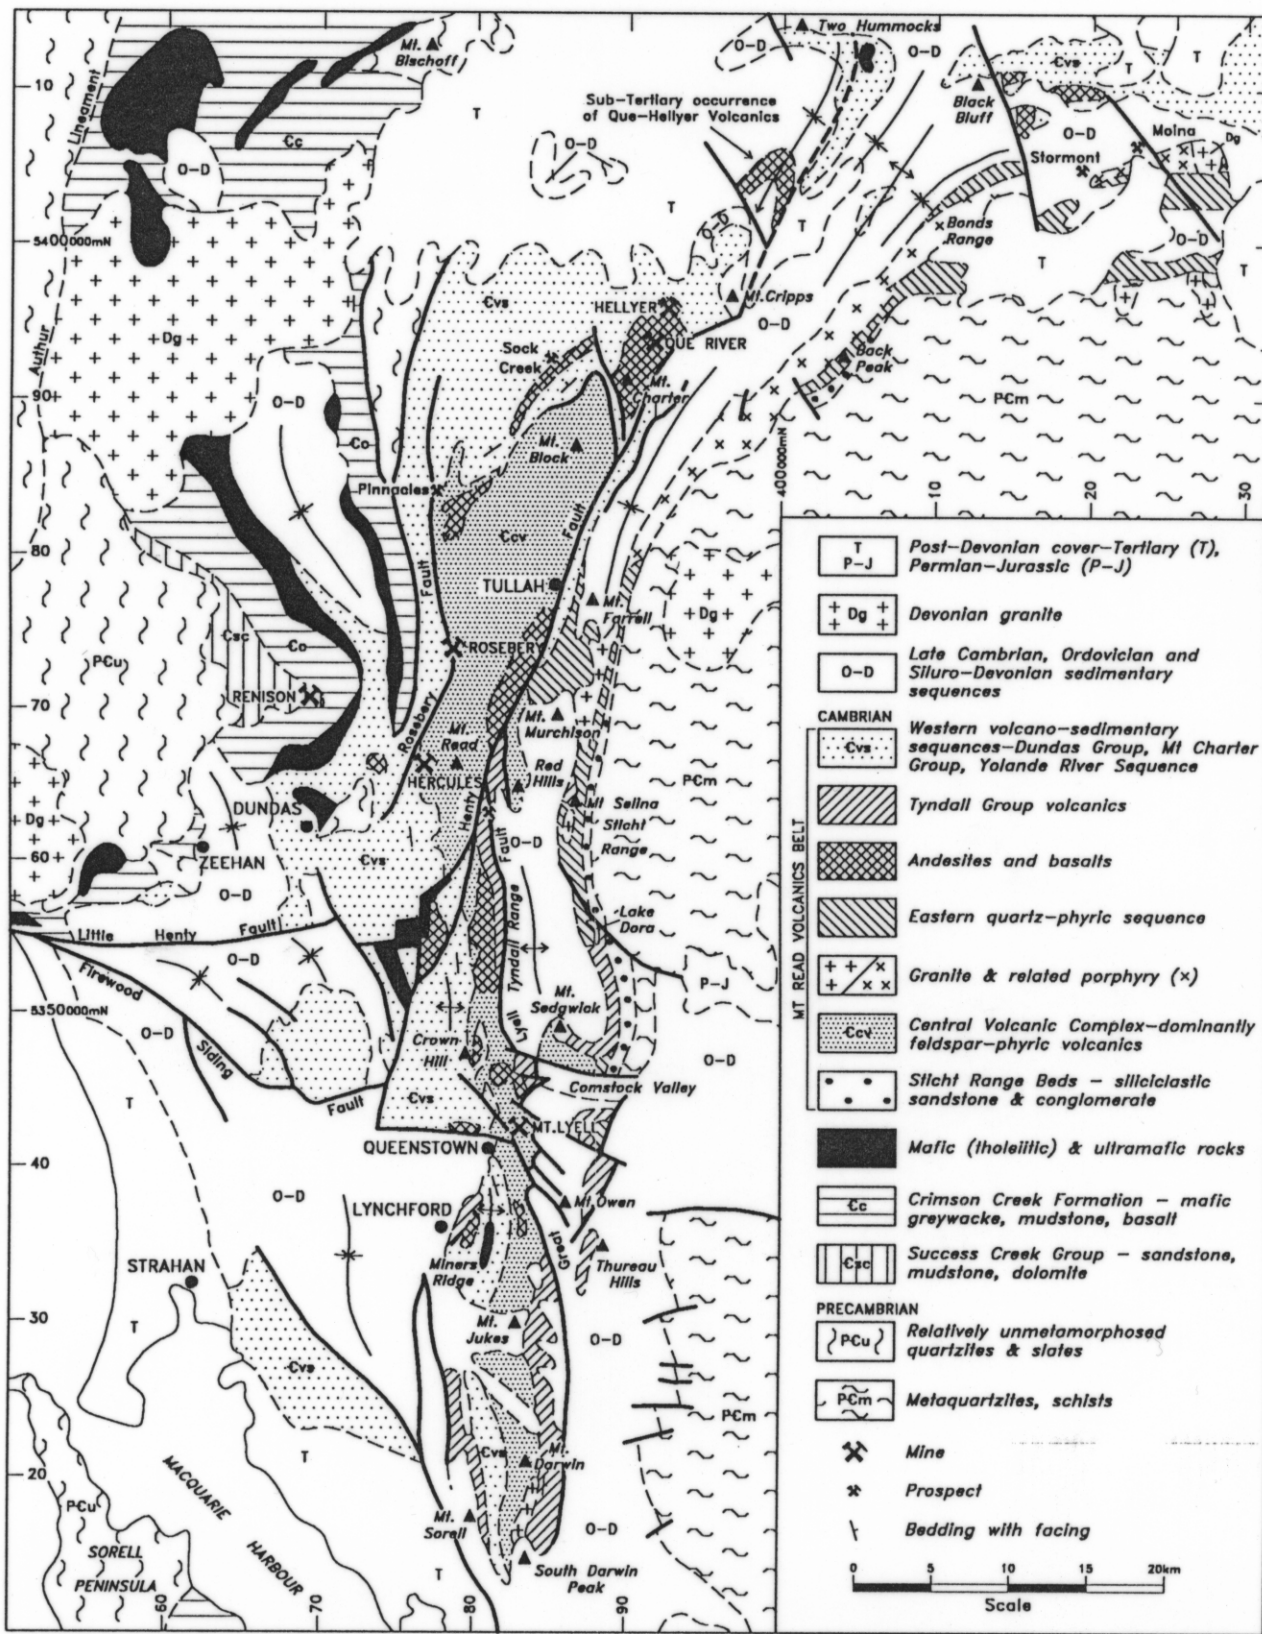

5 cm

WESTERN TASMANIA, MT READ VOLCANICS DARWIN TO MOINA - GEOLOGY
 FIGURE No. ECONOMIC GEOLOGY AUTHOR: K.D. CORBETT
 DIVISION OF MINES & MINERAL RESOURCES DRAFTSPERSON: ASM ,31/05/91 **5368A**

see also 5293