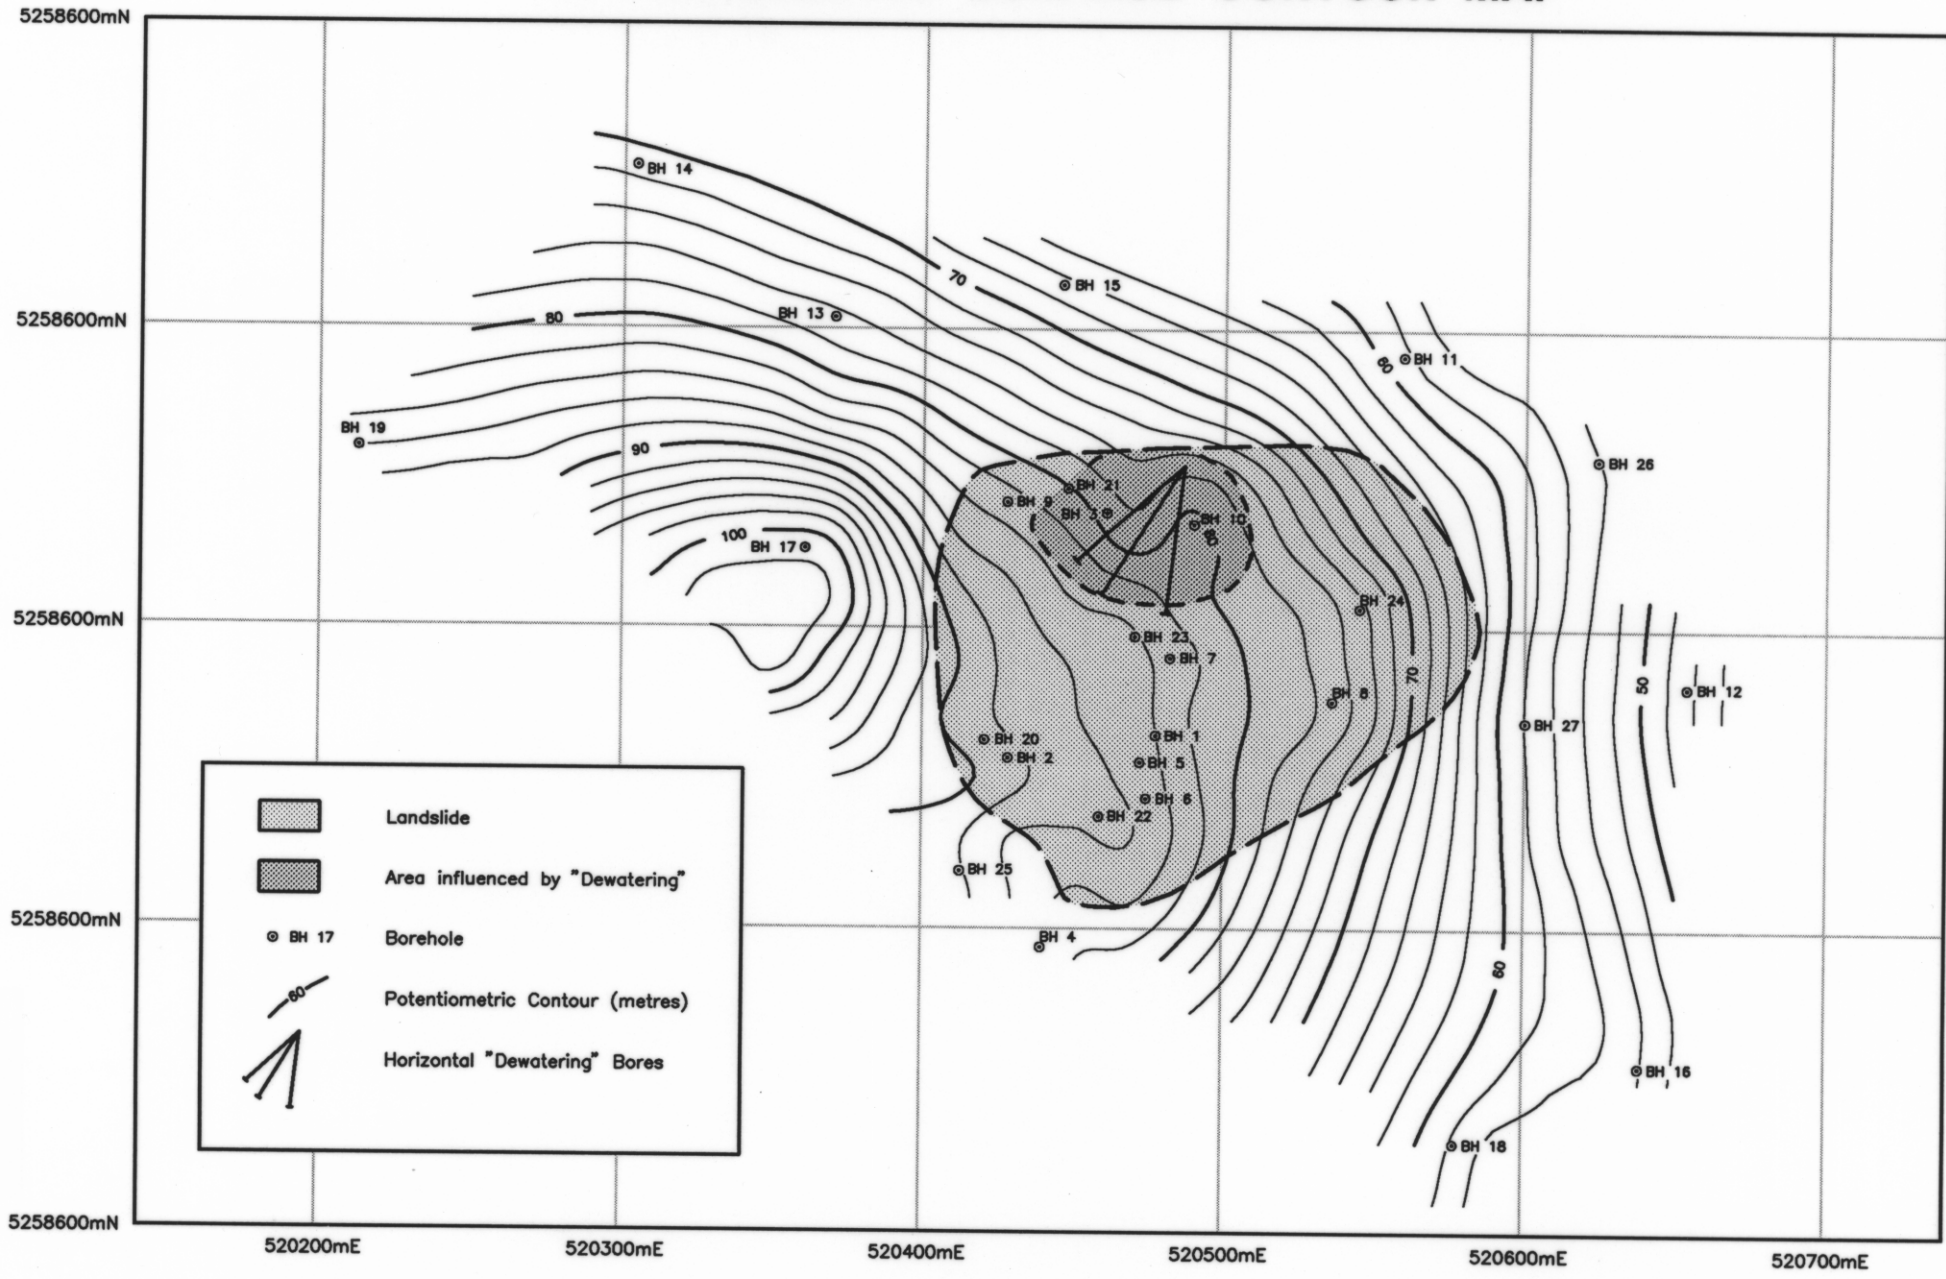

5 cm

POTENTIOMETRIC SURFACE CONTOUR MAP

5374J