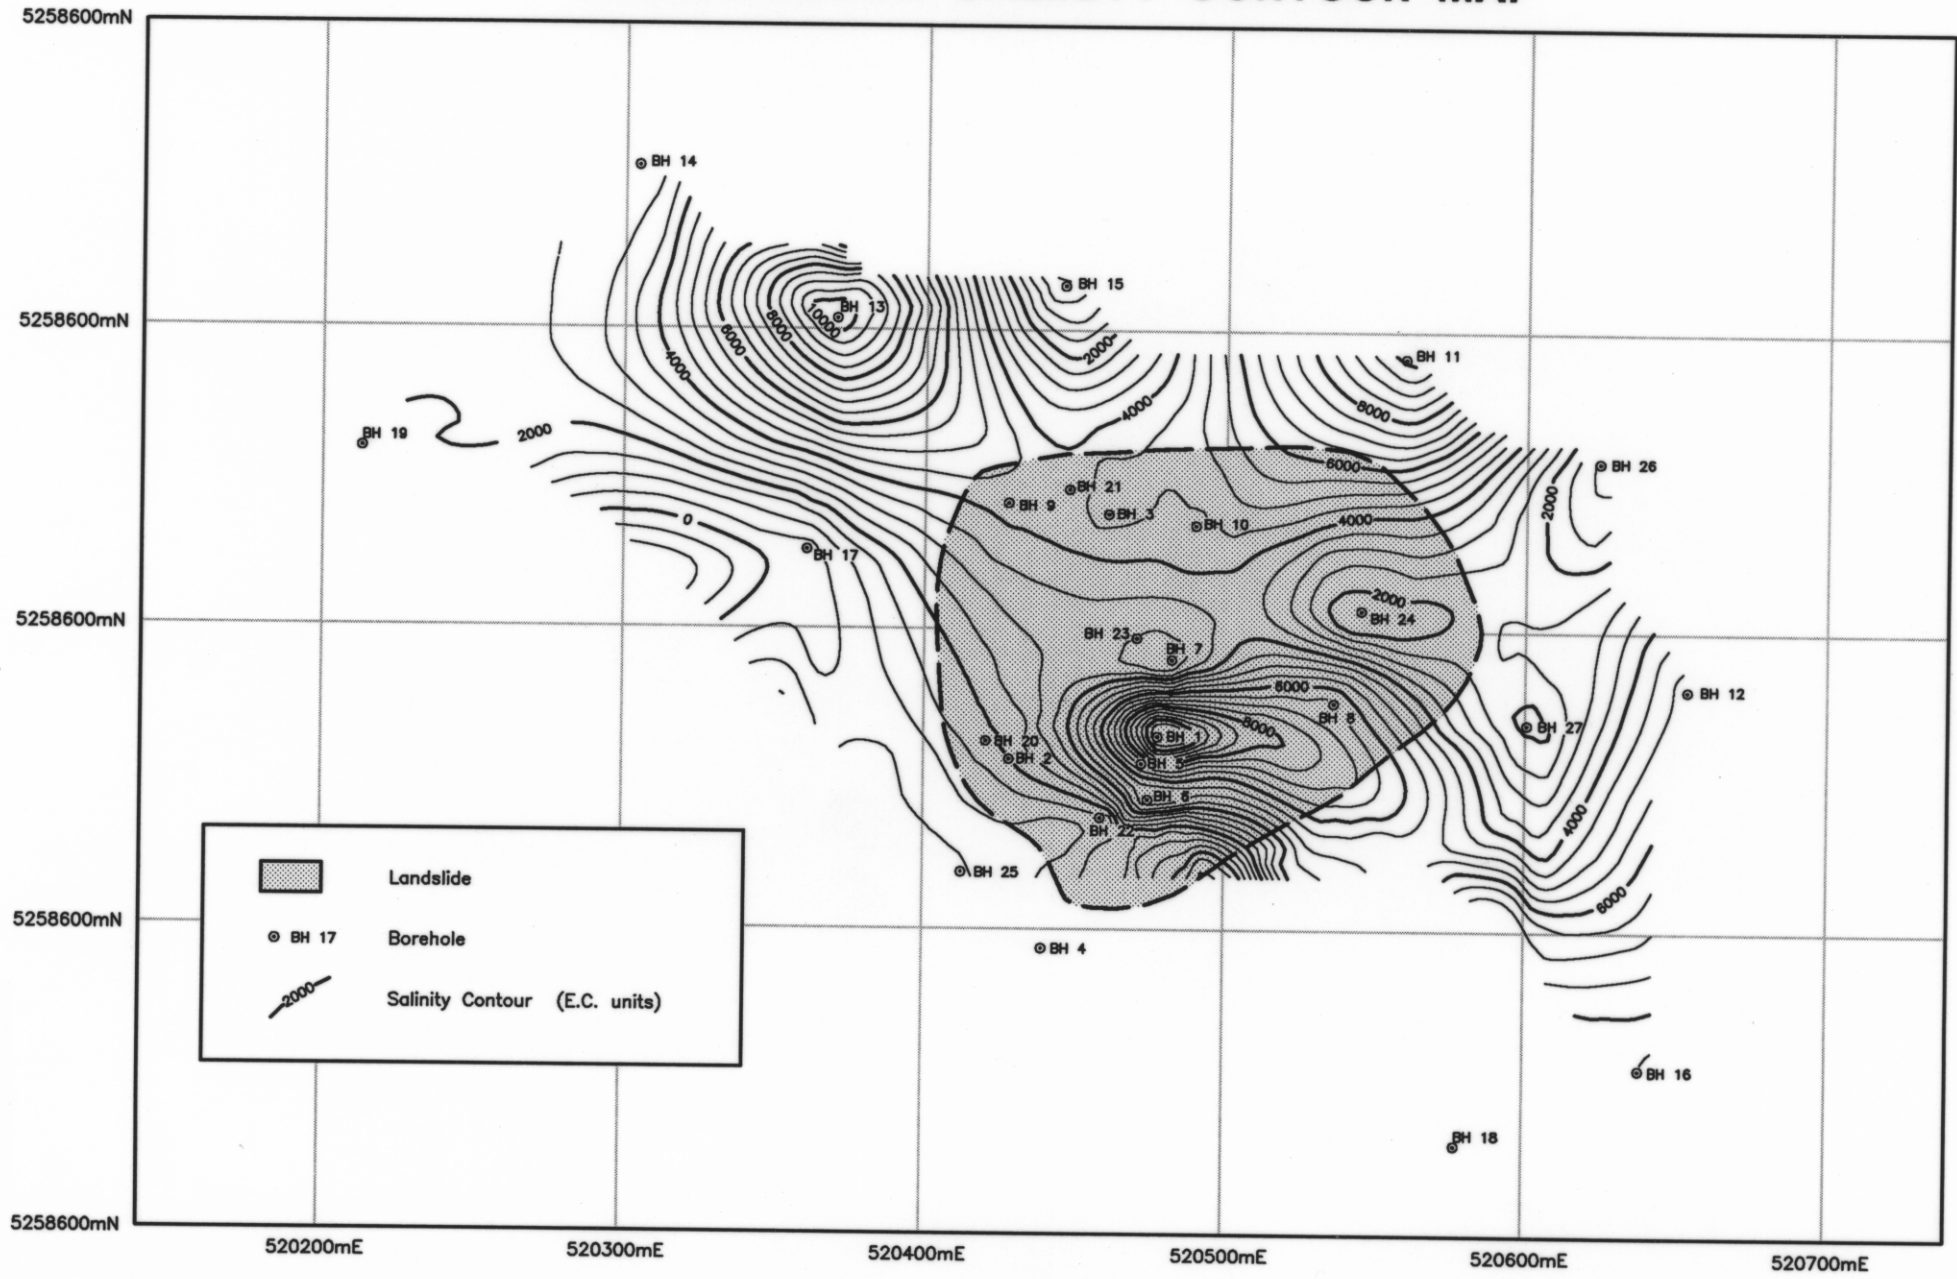

5 cm

GROUNDWATER SALINITY CONTOUR MAP

5374K