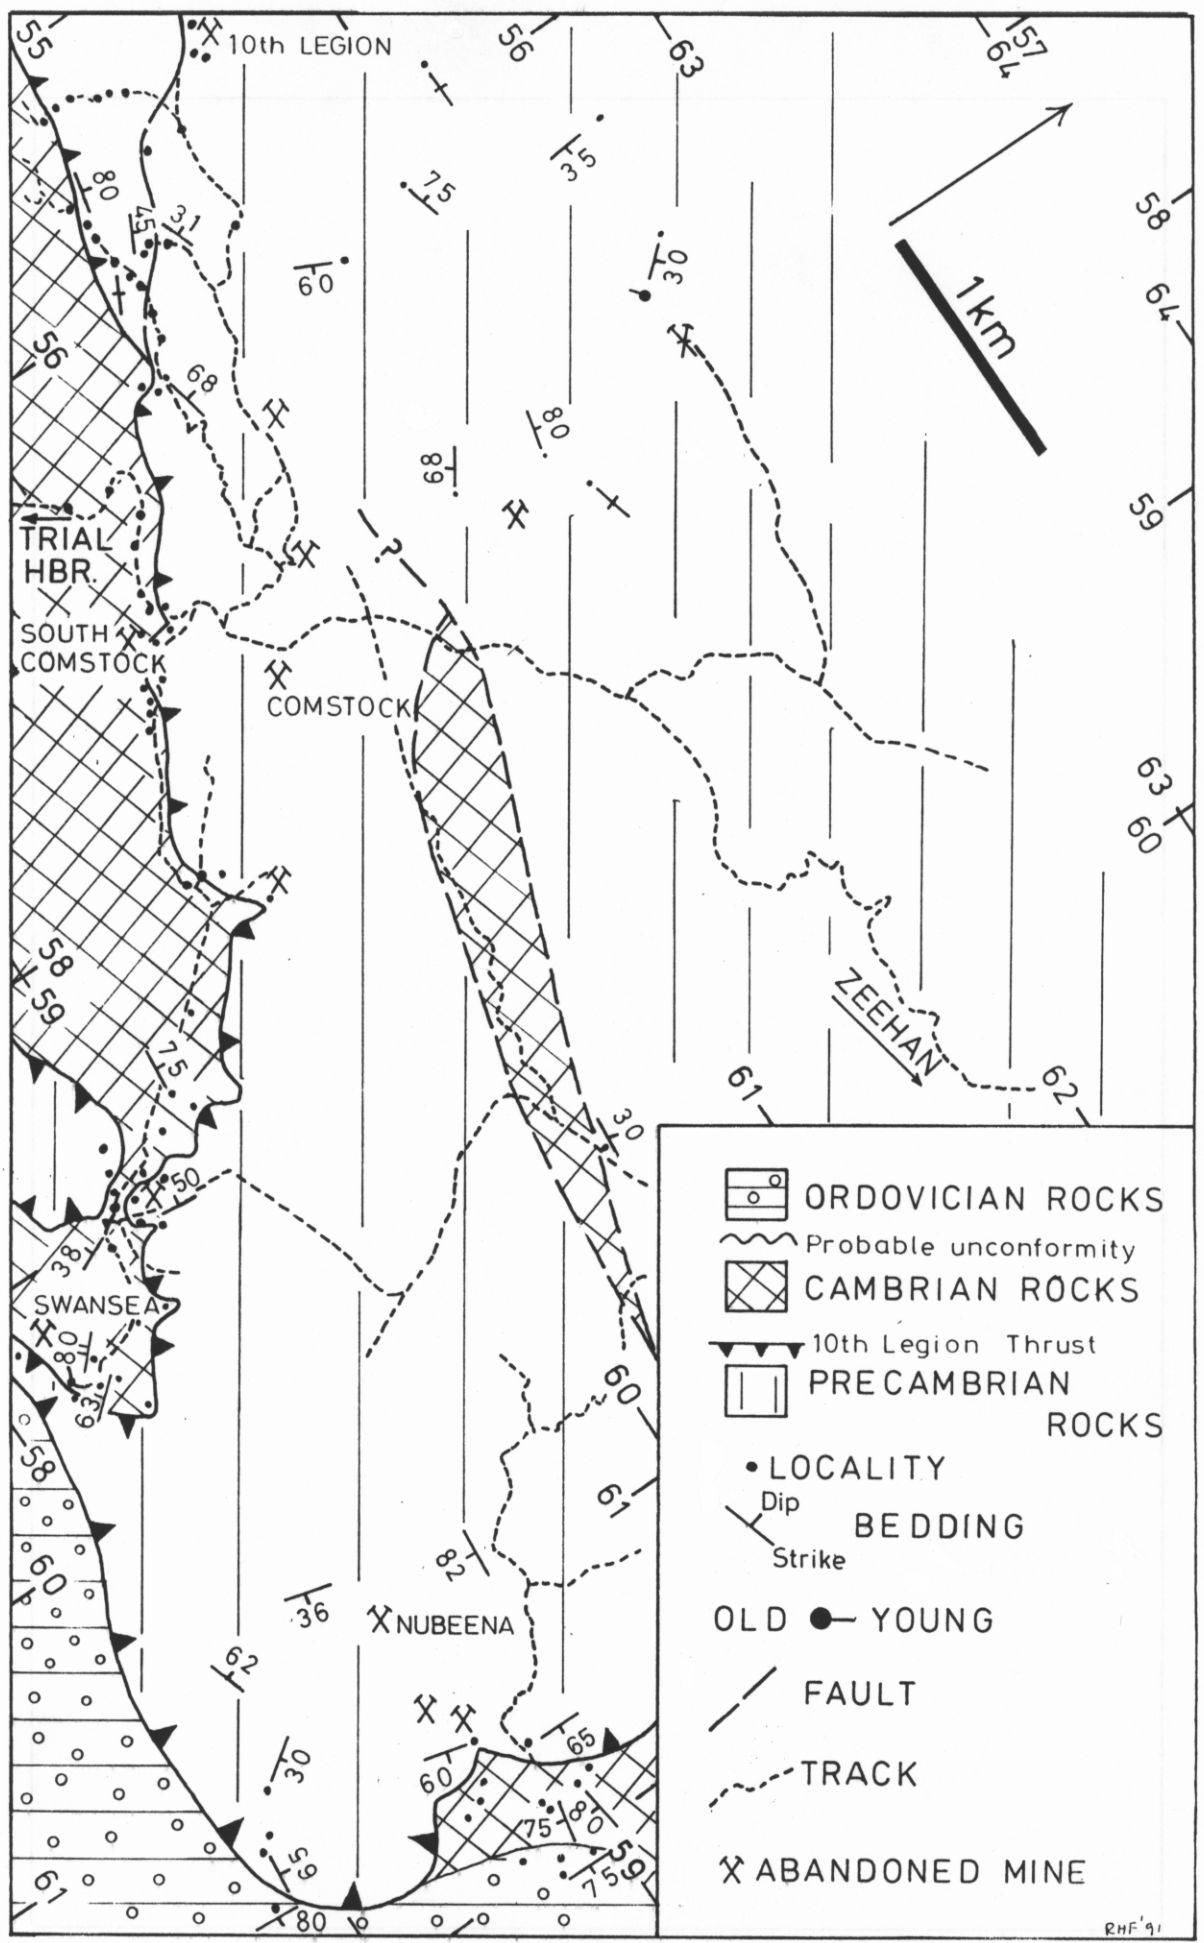

5 cm

Figure 2.

Geological map summarising geological information along outcrop of 10th Legion Thrust between the 10th Legion Mine and Zeehan.