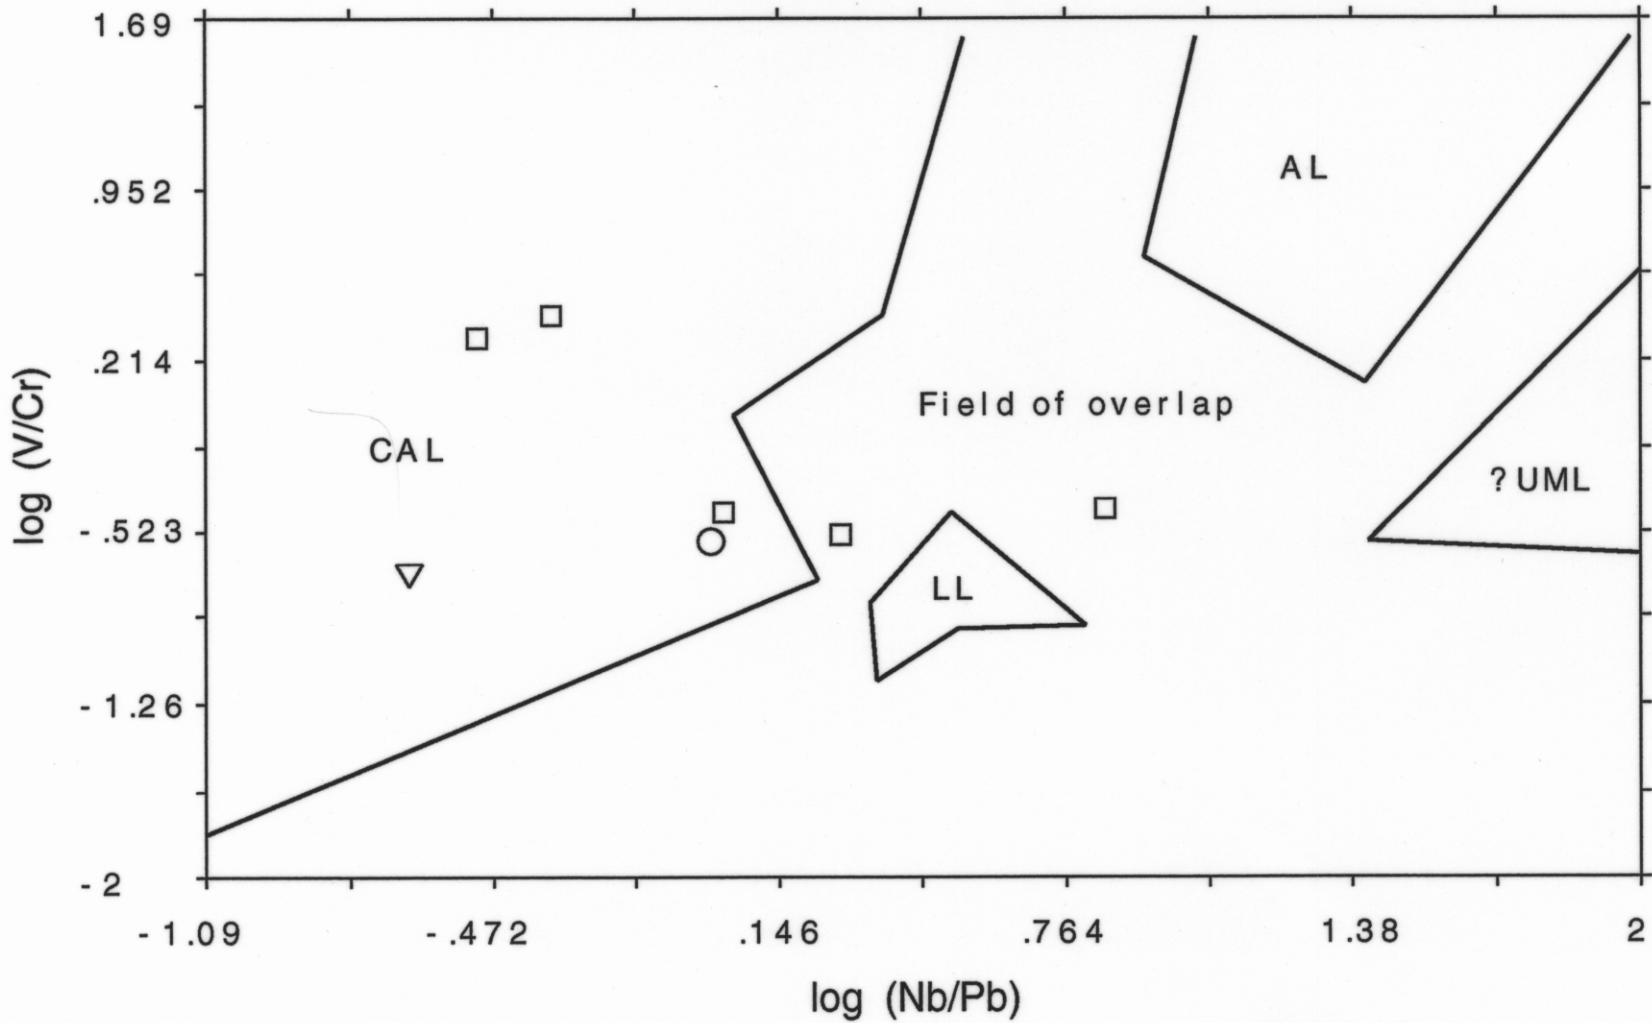

MT LYELL AREA - TRACE ELEMENT DISCRIM PLOT, DIFFERENT BRANCHES OF LAMPHROPHYRE CLAN
FIG 6 AUST. JOURNAL OF EARTH SCIENCES AUTHOR: M.P. McCLENAGHAN
TASMANIA DEPARTMENT OF MINES DRAFTSPERSON: J. LADANIWSKYJ ,2/6/92 5415 F

FILE: 5415F.CDR COLOR: Composite SCREEN: Device's default TIME: Tue Jun 02 16:29:45 1992